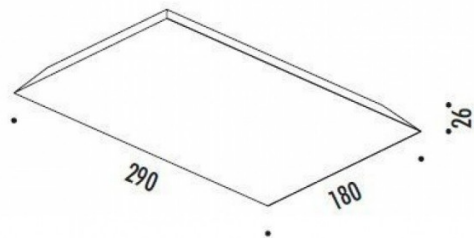

PRODUCT SPECIFICATION

Light Source: 26W, 3000K, 2400 Lumens

IP Code: 20

Dimming: Non-Dimmable.

Dimensions: Length: 29cm
Depth: 18cm
Width: 2.6cm

For all sales and technical enquiries, please contact:

+44 (0)114 263 4266