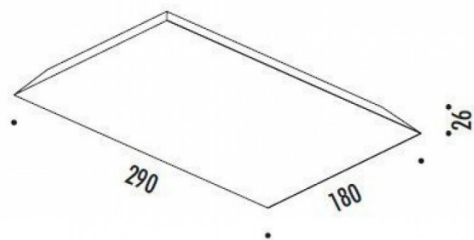

## PRODUCT SPECIFICATION

**Light Source:** 26W, 3000K, 2400 Lumens

**IP Code:** 20

**Dimming:** Non-Dimmable.

**Dimensions:** Length: 29cm  
Depth: 18cm  
Width: 2.6cm

**For all sales and technical enquiries, please contact:**