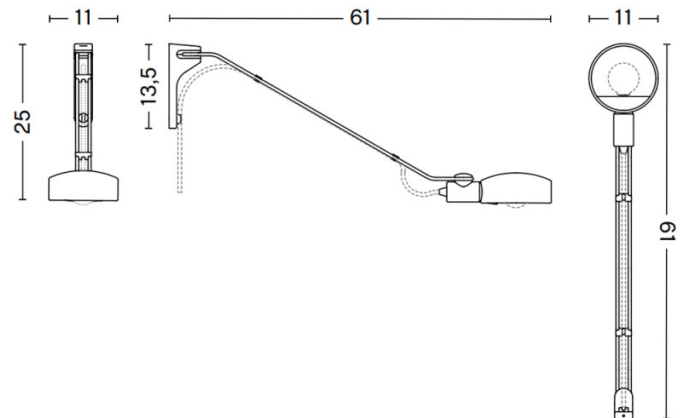

HAY

HAY Cupola Wall Light

LA11062/W

SOURCE: <https://www.davidvillagelighting.co.uk/product/HAY-Cupola-Wall-Light/10001932>

PRODUCT DESCRIPTION

Designer: John Tree

HAY Cupola Wall Light

The Cupola Wall was designed by John Tree for Hay in 2024, providing functional directional light without having to compromise on style. This wall light is equipped with a 360° rotating head and pivoting mount to provide localised, directional light to suit a wide range of interiors, and the natural anodised finish, combines a contemporary and industrial expression. Cupola allows you to take control of the illumination so you can direct the light where you need it and the in-line on/off switch means the light source can be easily controlled.

Crafted from durable aluminium, the HAY Cupola Wall Light is highly functional and can be used in many interiors as a task light or reading light, such as in bedrooms, lounges and offices. Perfect as a directional light, with the possibility to also provide ambience, this wall lamp utilises superior design. Display it alone or pair it with other designs in the collection for a more cohesive space.

PRODUCT SPECIFICATION

Light Source: 1 x Max 8W E14 LED (excluded)

IP Code: 20

Dimming: In-line on/off switch on the cable.

Dimensions: Head: Ø11cm
 Height: 25cm
 Depth: 61cm
 Wall Mount Height: 13.5cm

For all sales and technical enquiries, please contact: