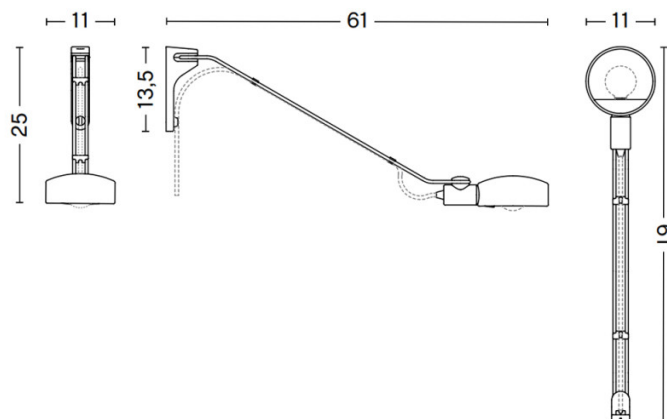

HAY

HAY Cupola Wall Light

LA11062/W

SOURCE: <https://www.davidvillagelighting.co.uk/product/HAY-Cupola-Wall-Light/10001932>

PRODUCT DESCRIPTION

Designer: John Tree

HAY Cupola Wall Light

The Cupola Wall was designed by John Tree for Hay in 2024, providing functional directional light without having to compromise on style. This wall light is equipped with a 360° rotating head and pivoting mount to provide localised, directional light to suit a wide range of interiors, and the natural anodised finish, combines a contemporary and industrial expression. Cupola allows you to take control of the illumination so you can direct the light where you need it and the in-line on/off switch means the light source can be easily controlled.

Crafted from durable aluminium, the HAY Cupola Wall Light is highly functional and can be used in many interiors as a task light or reading light, such as in bedrooms, lounges and offices. Perfect as a directional light, with the possibility to also provide ambience, this wall lamp utilises superior design. Display it alone or pair it with other designs in the collection for a more cohesive space.

PRODUCT SPECIFICATION

Light Source: 1 x Max 8W E14 LED (excluded)

IP Code: 20

Dimming: In-line on/off switch on the cable.

Dimensions: Head: Ø11cm
Height: 25cm
Depth: 61cm
Wall Mount Height: 13.5cm

For all sales and technical enquiries, please contact: