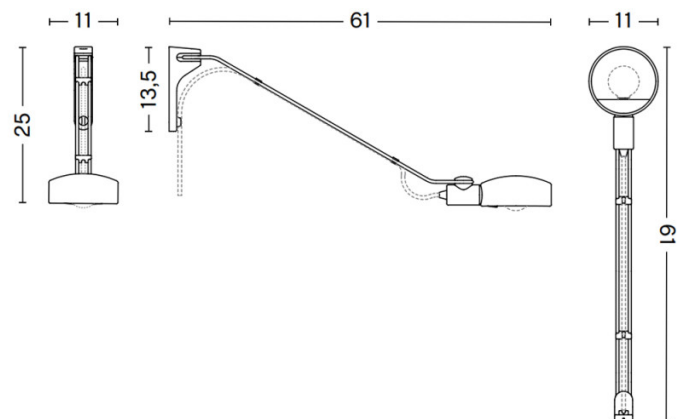

## HAY Cupola Wall Light

The Cupola Wall was designed by John Tree for Hay in 2024, providing functional directional light without having to compromise on style. This wall light is equipped with a 360° rotating head and pivoting mount to provide localised, directional light to suit a wide range of interiors, and the natural anodised finish, combines a contemporary and industrial expression. Cupola allows you to take control of the illumination so you can direct the light where you need it and the in-line on/off switch means the light source can be easily controlled.

Crafted from durable aluminium, the HAY Cupola Wall Light is highly functional and can be used in many interiors as a task light or reading light, such as in bedrooms, lounges and offices. Perfect as a directional light, with the possibility to also provide ambience, this wall lamp utilises superior design. Display it alone or pair it with other designs in the collection for a more cohesive space.

## PRODUCT SPECIFICATION

**Light Source:** 1 x Max 8W E14 LED (excluded)

**IP Code:** 20

**Dimming:** In-line on/off switch on the cable.

**Dimensions:** Head: Ø11cm  
Height: 25cm  
Depth: 61cm  
Wall Mount Height: 13.5cm