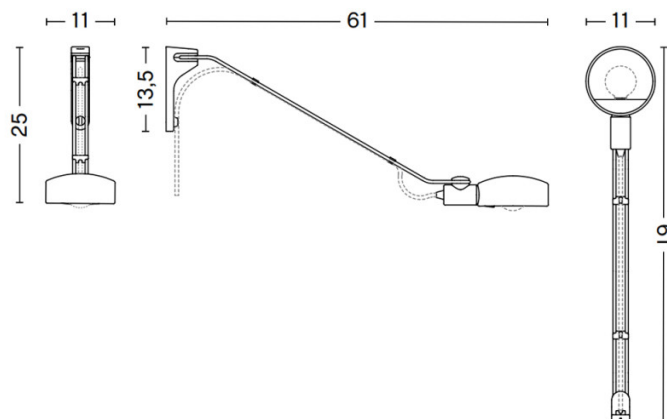

HAY

HAY Cupola Wall Light

LA11062/W

SOURCE: <https://www.davidvillagelighting.co.uk/product/HAY-Cupola-Wall-Light/10001932>

PRODUCT DESCRIPTION

Designer: John Tree

HAY Cupola Wall Light

The Cupola Wall was designed by John Tree for Hay in 2024, providing functional directional light without having to compromise on style. This wall light is equipped with a 360° rotating head and pivoting mount to provide localised, directional light to suit a wide range of interiors, and the natural anodised finish, combines a contemporary and industrial expression. Cupola allows you to take control of the illumination so you can direct the light where you need it and the in-line on/off switch means the light source can be easily controlled.

Crafted from durable aluminium, the HAY Cupola Wall Light is highly functional and can be used in many interiors as a task light or reading light, such as in bedrooms, lounges and offices. Perfect as a directional light, with the possibility to also provide ambience, this wall lamp utilises superior design. Display it alone or pair it with other designs in the collection for a more cohesive space.

PRODUCT SPECIFICATION

Light Source: 1 x Max 8W E14 LED (excluded)

IP Code: 20

Dimming: In-line on/off switch on the cable.

Dimensions: Head: Ø11cm
Height: 25cm
Depth: 61cm
Wall Mount Height: 13.5cm