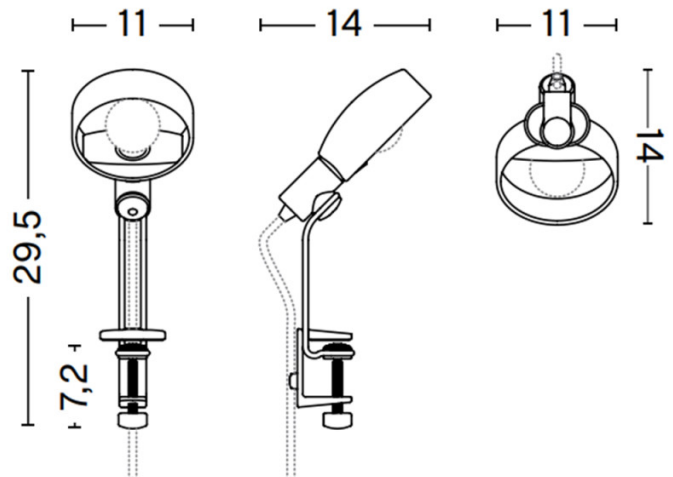

**HAY**

**HAY Cupola Clip Lamp**

LA11062/CLIP

SOURCE: <https://www.davidvillagelighting.co.uk/product/HAY-Cupola-Clip-Lamp/10001931>

**PRODUCT DESCRIPTION**

Designer: John Tree

**HAY Cupola Clip Lamp**

A sleek and minimalistic design by John Tree, the HAY Cupola Clip Lamp provides focused directional lighting, whilst taking up little space. The slender frame houses a rounded lamp head that can be rotated 360° and a clamp base that allows you to save space on your desktop without having to sacrifice on functionality. Cupola is crafted from durable aluminium with a natural anodised finish, adding an industrial touch to your space whilst exploring the possibilities of providing optimal movement using minimal mechanisms.

The Cupola Clip Lamp is an excellent addition to your office or other workspaces, it can also be utilised as a reading light in living rooms and bedrooms or attached to shelves and bookcases for unique accent lighting. The in-line on/off switch means the light source can be easily controlled and the rotatable head means you can choose between direct or indirect illumination.

**PRODUCT SPECIFICATION**

**Light Source:** 1 x Max 8W E14 LED (excluded)

**IP Code:** 20

**Dimming:** In-line on/off switch on the cable.

**Dimensions:** Head: Ø11cm  
Height: 29.5cm  
Depth: 14cm

**For all sales and technical enquiries, please contact:**