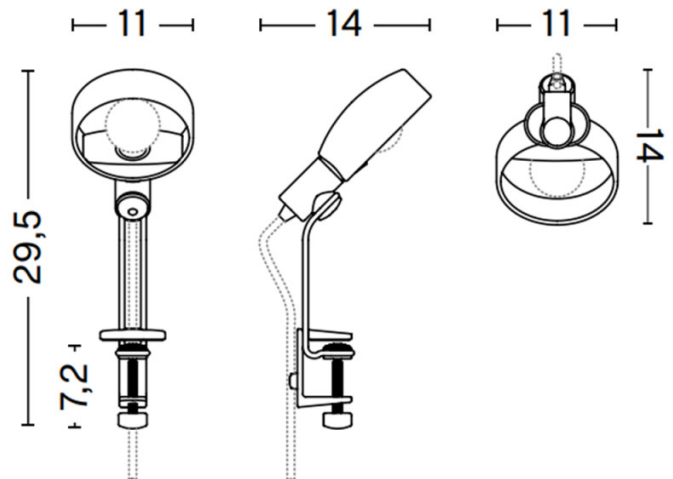

HAY

HAY Cupola Clip Lamp

LA11062/CLIP

SOURCE: <https://www.davidvillagelighting.co.uk/product/HAY-Cupola-Clip-Lamp/10001931>

PRODUCT DESCRIPTION

Designer: John Tree

HAY Cupola Clip Lamp

A sleek and minimalistic design by John Tree, the HAY Cupola Clip Lamp provides focused directional lighting, whilst taking up little space. The slender frame houses a rounded lamp head that can be rotated 360° and a clamp base that allows you to save space on your desktop without having to sacrifice on functionality. Cupola is crafted from durable aluminium with a natural anodised finish, adding an industrial touch to your space whilst exploring the possibilities of providing optimal movement using minimal mechanisms.

The Cupola Clip Lamp is an excellent addition to your office or other workspaces, it can also be utilised as a reading light in living rooms and bedrooms or attached to shelves and bookcases for unique accent lighting. The in-line on/off switch means the light source can be easily controlled and the rotatable head means you can choose between direct or indirect illumination.

PRODUCT SPECIFICATION

Light Source: 1 x Max 8W E14 LED (excluded)

IP Code: 20

Dimming: In-line on/off switch on the cable.

Dimensions: Head: Ø11cm
Height: 29.5cm
Depth: 14cm

For all sales and technical enquiries, please contact: