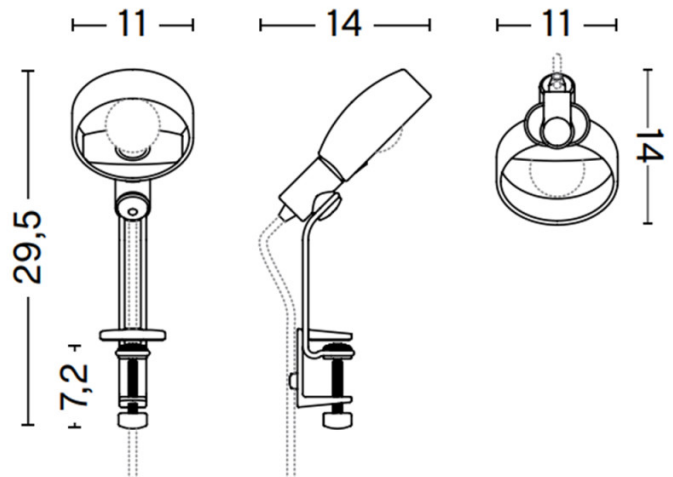

HAY

HAY Cupola Clip Lamp

LA11062/CLIP

SOURCE: <https://www.davidvillagelighting.co.uk/product/HAY-Cupola-Clip-Lamp/10001931>

PRODUCT DESCRIPTION

Designer: John Tree

HAY Cupola Clip Lamp

A sleek and minimalistic design by John Tree, the HAY Cupola Clip Lamp provides focused directional lighting, whilst taking up little space. The slender frame houses a rounded lamp head that can be rotated 360° and a clamp base that allows you to save space on your desktop without having to sacrifice on functionality. Cupola is crafted from durable aluminium with a natural anodised finish, adding an industrial touch to your space whilst exploring the possibilities of providing optimal movement using minimal mechanisms.

The Cupola Clip Lamp is an excellent addition to your office or other workspaces, it can also be utilised as a reading light in living rooms and bedrooms or attached to shelves and bookcases for unique accent lighting. The in-line on/off switch means the light source can be easily controlled and the rotatable head means you can choose between direct or indirect illumination.

PRODUCT SPECIFICATION

Light Source: 1 x Max 8W E14 LED (excluded)

IP Code: 20

Dimming: In-line on/off switch on the cable.

Dimensions: Head: Ø11cm
Height: 29.5cm
Depth: 14cm

For all sales and technical enquiries, please contact: