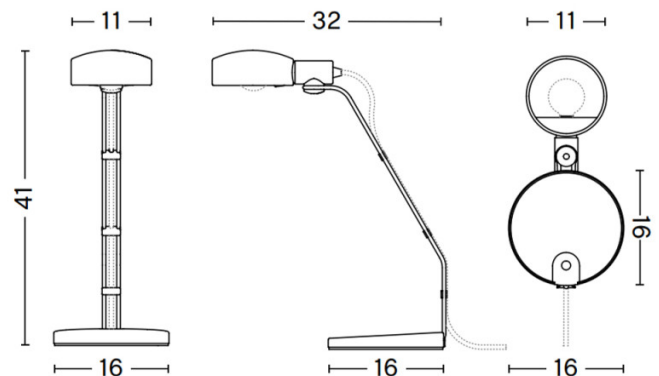

HAY

HAY Cupola Desk Lamp

LA11062

SOURCE: <https://www.davidvillagelighting.co.uk/product/HAY-Cupola-Desk-Lamp/10001930>

PRODUCT DESCRIPTION

Designer: John Tree

HAY Cupola Desk Lamp

The HAY Cupola Desk Lamp explores the possibilities of providing optimal movement using minimal mechanisms. This tabletop lighting solution was designed by John Tree and offers an adjustable lamp head that rotates 360°, allowing you to direct the illumination as needed - for this reason, it is a perfect addition to desks and other workspaces where focused light is required. The circular base of the Cupola ensures the desk lamp remains sturdy whilst remaining true to its geometric form.

The minimalistic silhouette takes up little space and the sleek finish allows Cupola to adapt to a range of classic and contemporary spaces, crafted in durable aluminium, the Cupola Desk Lamp balances a raw, industrial expression with rounded forms. For environments that require a further space-saving technique, HAY also offers the Cupola light as a [Clip Lamp](#) or as a [Wall Light](#).

PRODUCT SPECIFICATION

Light Source: 1 x Max 8W E14 LED (excluded)

IP Code: 20

Dimming: In-line on/off switch on the cable.

Dimensions: Head: Ø11cm
Height: 41cm
Depth: 32cm
Base: Ø16cm
Cable Length: 200cm

For all sales and technical enquiries, please contact: