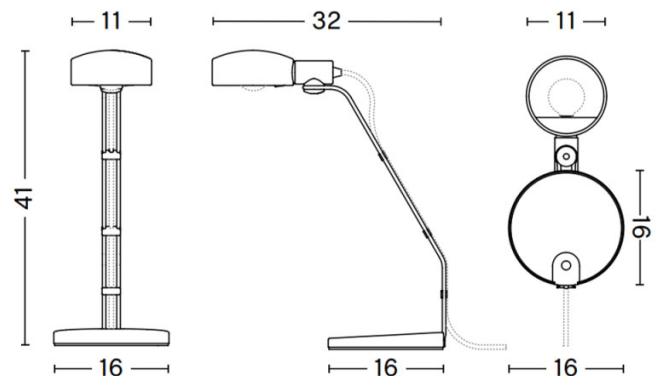

HAY

HAY Cupola Desk Lamp

LA11062

SOURCE: <https://www.davidvillagelighting.co.uk/product/HAY-Cupola-Desk-Lamp/10001930>

PRODUCT DESCRIPTION

Designer: John Tree

HAY Cupola Desk Lamp

The HAY Cupola Desk Lamp explores the possibilities of providing optimal movement using minimal mechanisms. This tabletop lighting solution was designed by John Tree and offers an adjustable lamp head that rotates 360°, allowing you to direct the illumination as needed - for this reason, it is a perfect addition to desks and other workspaces where focused light is required. The circular base of the Cupola ensures the desk lamp remains sturdy whilst remaining true to its geometric form.

The minimalistic silhouette takes up little space and the sleek finish allows Cupola to adapt to a range of classic and contemporary spaces, crafted in durable aluminium, the Cupola Desk Lamp balances a raw, industrial expression with rounded forms. For environments that require a further space-saving technique, HAY also offers the Cupola light as a [Clip Lamp](#) or as a [Wall Light](#).

PRODUCT SPECIFICATION

Light Source: 1 x Max 8W E14 LED (excluded)

IP Code: 20

Dimming: In-line on/off switch on the cable.

Dimensions: Head: Ø11cm  
Height: 41cm  
Depth: 32cm  
Base: Ø16cm  
Cable Length: 200cm