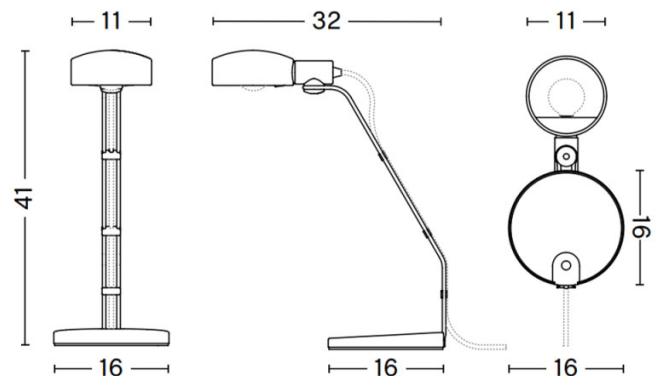

### HAY Cupola Desk Lamp

The HAY Cupola Desk Lamp explores the possibilities of providing optimal movement using minimal mechanisms. This tabletop lighting solution was designed by John Tree and offers an adjustable lamp head that rotates 360°, allowing you to direct the illumination as needed - for this reason, it is a perfect addition to desks and other workspaces where focused light is required. The circular base of the Cupola ensures the desk lamp remains sturdy whilst remaining true to its geometric form.

The minimalistic silhouette takes up little space and the sleek finish allows Cupola to adapt to a range of classic and contemporary spaces, crafted in durable aluminium, the Cupola Desk Lamp balances a raw, industrial expression with rounded forms. For environments that require a further space-saving technique, HAY also offers the Cupola light as a [Clip Lamp](#) or as a [Wall Light](#).

## PRODUCT SPECIFICATION

**Light Source:** 1 x Max 8W E14 LED (excluded)

**IP Code:** 20

**Dimming:** In-line on/off switch on the cable.

**Dimensions:** Head: Ø11cm  
Height: 41cm  
Depth: 32cm  
Base: Ø16cm  
Cable Length: 200cm