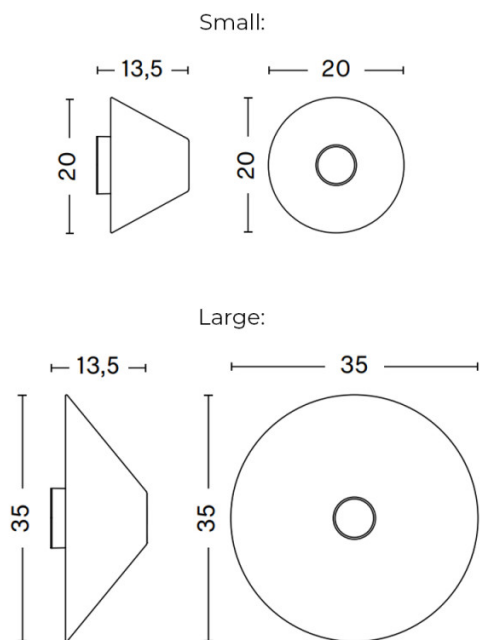

PRODUCT SPECIFICATION

Light Source: 1 x Max 8W E14 LED Dimmable (excluded)

IP Code: 44

Dimming: Dimmable via mains phase dimming.

Dimensions: **Small:**
Ø20cm
Depth: 13.5cm

Large:
Ø35cm
Depth: 13.5cm

For all sales and technical enquiries, please contact: