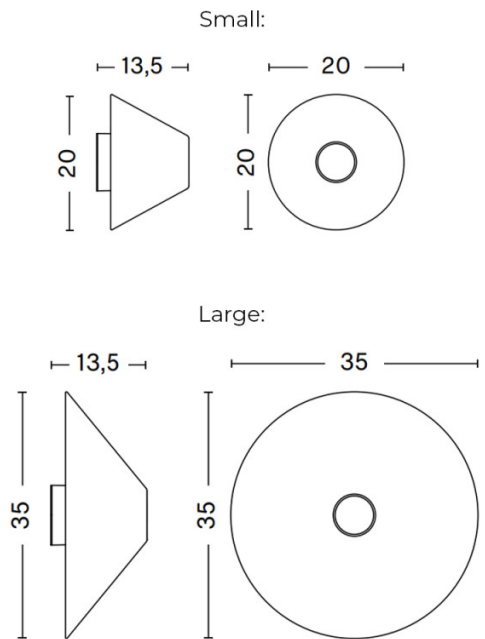

PRODUCT SPECIFICATION

Light Source: 1 x Max 8W E14 LED Dimmable (excluded)

IP Code: 44

Dimming: Dimmable via mains phase dimming.

Dimensions: **Small:**
Ø20cm
Depth: 13.5cm

Large:
Ø35cm
Depth: 13.5cm

For all sales and technical enquiries, please contact: