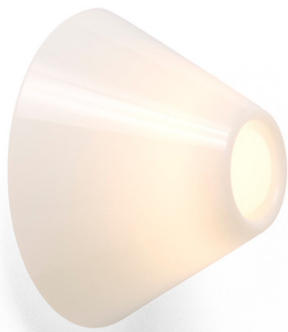

HAY

HAY Ono Flush Mount Light

LA11061

SOURCE: <https://www.davidvillagelighting.co.uk/product/HAY-Ono-Flush-Mount-Light/10001928>

PRODUCT DESCRIPTION

Designer: Aspekt Office

HAY Ono Flush Mount Light

The Ono Flush Mount Light by HAY is a functional and minimalistic design which provides ample illumination. Designed by Aspekt Office, this modern lighting solution boasts clean, symmetrical lines to create a graphic expression that makes a statement. The designers take an intuitive approach to design. They combine aesthetic simplicity and high functionality to create enduring products people can relate to. The light source of the Ono Flush Mount is fitted in the centre of the silhouette, surrounded by the conical shade and creating a halo effect that results in a welcoming glow.

Available in either a small or large size, the HAY Ono Flush Mount can be fitted on either walls or ceilings and thanks to its IP44 rating this includes bathrooms and other partially covered outdoor spaces. Thanks to the unobtrusive nature of the design, this lighting solution can adapt to a wide range of contemporary interiors - either individually or in clusters for larger spaces.