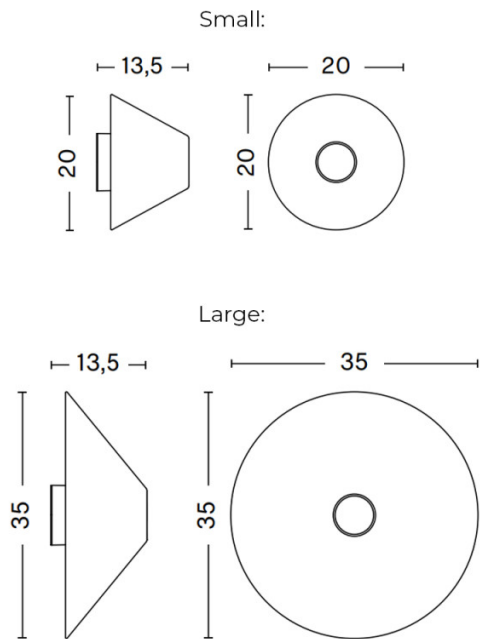

Available in either a small or large size, the HAY Ono Flush Mount can be fitted on either walls or ceilings and thanks to its IP44 rating this includes bathrooms and other partially covered outdoor spaces. Thanks to the unobtrusive nature of the design, this lighting solution can adapt to a wide range of contemporary interiors - either individually or in clusters for larger spaces.

PRODUCT SPECIFICATION

- Light Source:** 1 x Max 8W E14 LED (Excluded)
- IP Code:** 44
- Dimming:** Dimmable via mains phase dimming.
- Dimensions:**
  - Small:**
    - Ø20cm
    - Depth: 13.5cm
  - Large:**
    - Ø35cm
    - Depth: 13.5cm