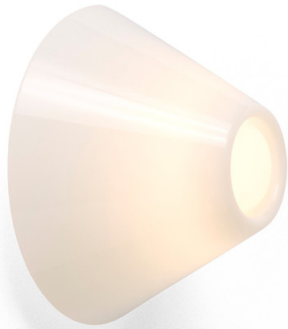

HAY

HAY Ono Flush Mount Light

LA11061

SOURCE: <https://www.davidvillagelighting.co.uk/product/HAY-Ono-Flush-Mount-Light/10001928>

PRODUCT DESCRIPTION

Designer: Aspekt Office

HAY Ono Flush Mount Light

The Ono Flush Mount Light by HAY is a functional and minimalistic design which provides ample illumination. Designed by Aspekt Office, this modern lighting solution boasts clean, symmetrical lines to create a graphic expression that makes a statement. The designers take an intuitive approach to design. They combine aesthetic simplicity and high functionality to create enduring products people can relate to. The light source of the Ono Flush Mount is fitted in the centre of the silhouette, surrounded by the conical shade and creating a halo effect that results in a welcoming glow.

Available in either a small or large size, the HAY Ono Flush Mount can be fitted on either walls or ceilings and thanks to its IP44 rating this includes bathrooms and other partially covered outdoor spaces. Thanks to the unobtrusive nature of the design, this lighting solution can adapt to a wide range of contemporary interiors - either individually or in clusters for larger spaces.