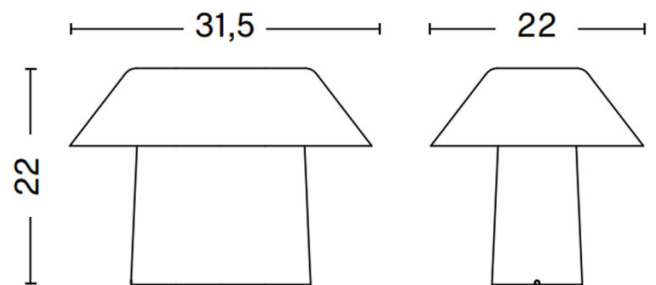

**PRODUCT SPECIFICATION**

**Light Source:** 8W, 2700K, 380 Lumens

**IP Code:** 20

**Dimming:** In-line dimmer on the cable.

**Dimensions:** Height: 22cm  
Width: 31.5cm  
Depth: 22cm  
Cable Length: 200cm