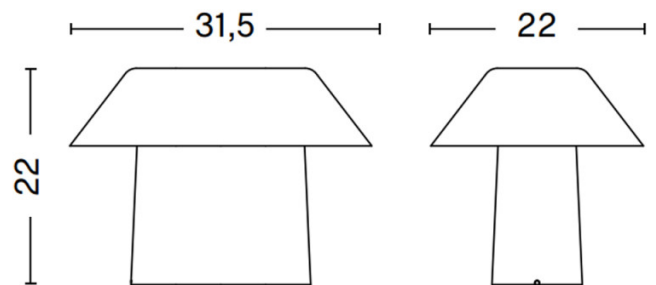

PRODUCT SPECIFICATION

Light Source: 8W, 2700K, 380 Lumens

IP Code: 20

Dimming: In-line dimmer on the cable.

Dimensions: Height: 22cm
 Width: 31.5cm
 Depth: 22cm
 Cable Length: 200cm

For all sales and technical enquiries, please contact: