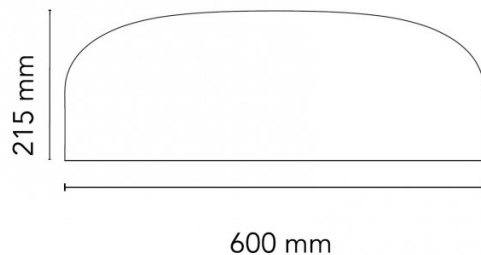

PRODUCT SPECIFICATION

Light Source: 4 x Max 70W E27 (excluded)

IP Code: 20

Dimming: Dimmable via mains phase dimming.

Dimensions: Ø60cm
21.5cm depth

For all sales and technical enquiries, please contact:

+44 (0)114 263 4266