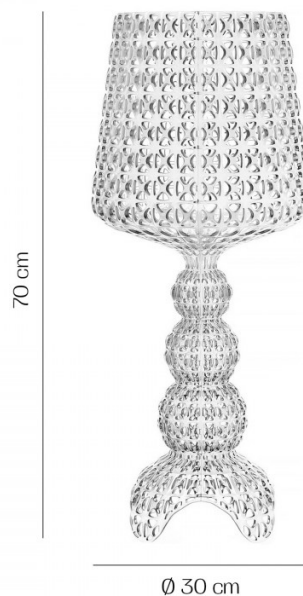

### Mini Kabuki LED Table Lamp by Kartell

**BRAND NEW, OVERSTOCKED, ORIGINAL PACKAGING.  
1 x Black Available.**

Designed by Kartell art director Ferruccio Laviani, Mini Kabuki is a table-top addition to the [Kabuki Family](#). Mini Kabuki maintains the unique woven structure of the Kabuki range, with its lace-like, embroidered appearance the result of a highly sophisticated injection moulding process. It is also made of polycarbonate 2.0 from mass-dyed or transparent renewable raw material as part of Kartell's sustainability initiative Kartell Loves the Planet.

Mini Kabuki is available in 5 transparent or opaque colour options, and is the perfect complement to your [Kabuki Floor Lamp](#), [Outdoor Floor Lamp](#), or [Pendant Light](#).

## PRODUCT SPECIFICATION

**Light Source:** 8.4W, 2700K, 1200 Lumens

**IP Code:** 20

**Dimming:** In-line dimmer included on cable.

**Dimensions:** Height: 70cm  
Width: 30cm

**For all sales and technical enquiries, please contact:**