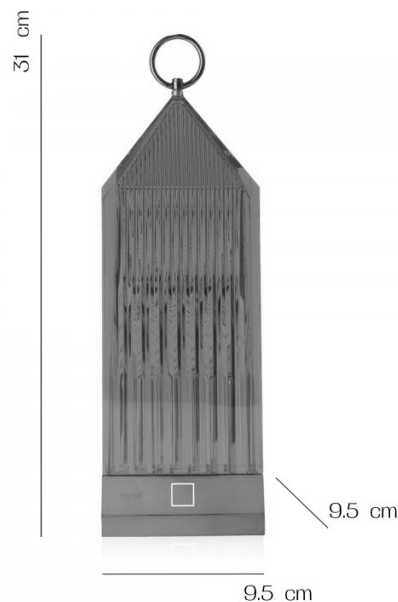

The wireless battery charger supplied with the product is specifically designed to charge the Lantern product. Not for outdoor use (IP20). Battery life is up to 5 hours.

PRODUCT SPECIFICATION

Light Source: 1.2W, 2700K, 154 Lumens

IP Code: 54

Dimensions: Width: 9.5cm
Height: 31cm
Depth: 9.5cm

David
Village
Lighting

For all sales and technical enquiries, please contact:

+44 (0)114 263 4266

info@davidvillagelighting.co.uk

www.davidvillagelighting.co.uk