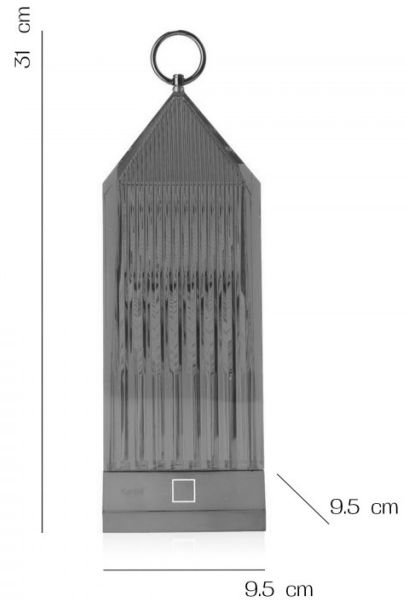

The wireless battery charger supplied with the product is specifically designed to charge the Lantern product. Not for outdoor use (IP20). Battery life is up to 5 hours.

PRODUCT SPECIFICATION

Light Source: 1.2W, 2700K, 154 Lumens

IP Code: 54

Dimensions: Width: 9.5cm
Height: 31cm
Depth: 9.5cm

For all sales and technical enquiries, please contact:

+44 (0)114 263 4266

info@davidvillagelighting.co.uk

www.davidvillagelighting.co.uk