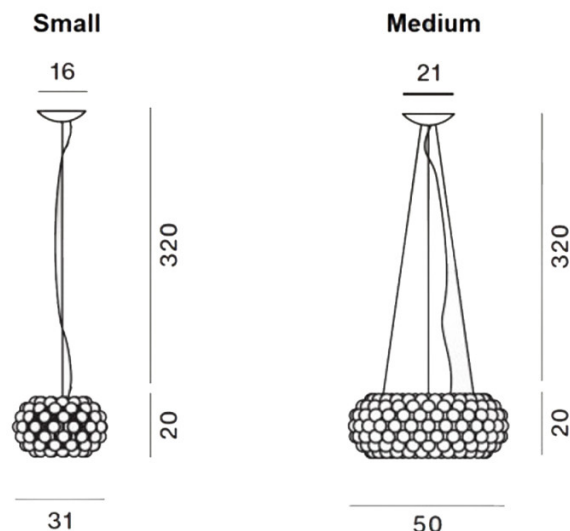

Available in a grey or transparent finish and in 3 sizes, the Caboche Plus LED pendant lamp can be used in many interiors and is suitable for many applications. The choice of sizes means you can use this pendant in small and large settings, whether used alone or in multiple. You can also choose between a dimmable or non-dimmable option so you can have the right functionality for your space. A beautiful and stunning design that will draw attention in any room!

Dimensions: Small
 Ø31cm
 Shade Height: 20cm
 Ceiling Canopy: Ø16cm

Medium
 Ø50cm
 Shade Height: 20cm
 Ceiling Canopy: Ø21cm

Cable Length: 320cm

For all sales and technical enquiries, please contact:

+44 (0)114 263 4266