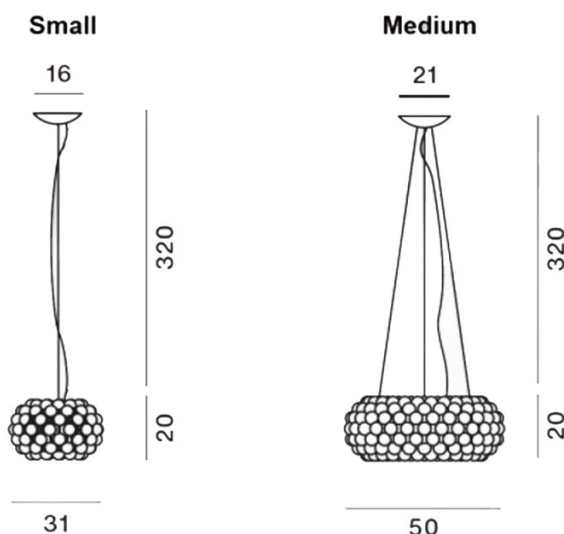

PRODUCT SPECIFICATION

Light Source: Small - 7W, 2700K, 1000 lumens
Medium - 23W, 2700K, 3200 lumens

IP Code: 20

Dimming: Non-dimmable
or
Dimmable via Push to Make or Dali dimming systems only. Please consult your electrician, additional wiring may be required.

Dimensions: Small
Ø31cm
Shade Height: 20cm
Ceiling Canopy: Ø16cm

Medium
Ø50cm
Shade Height: 20cm
Ceiling Canopy: Ø21cm

Cable Length: 320cm

For all sales and technical enquiries, please contact:

+44 (0)114 263 4266