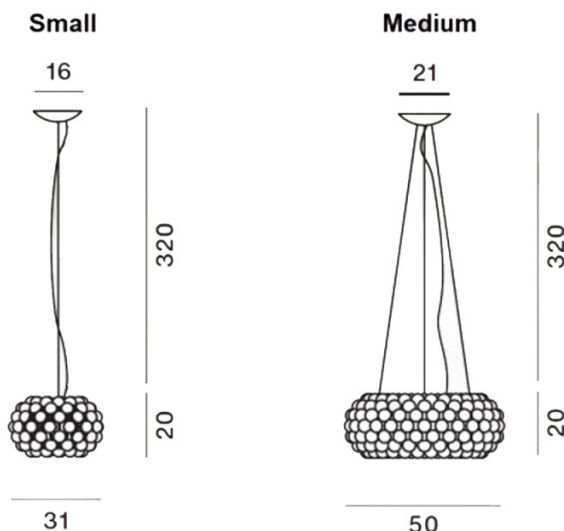

PRODUCT SPECIFICATION

Light Source: **Small** - 7W, 2700K, 1000 lumens
Medium - 23W, 2700K, 3200 lumens

IP Code: 20

Dimming: Non-dimmable or Dimmable via Push to Make or Dali dimming systems only. Please consult your electrician, additional wiring may be required.

Dimensions: Small
Ø31cm
Shade Height: 20cm
Ceiling Canopy: Ø16cm

Medium
Ø50cm
Shade Height: 20cm
Ceiling Canopy: Ø21cm

Cable Length: 320cm

For all sales and technical enquiries, please contact:

+44 (0)114 263 4266