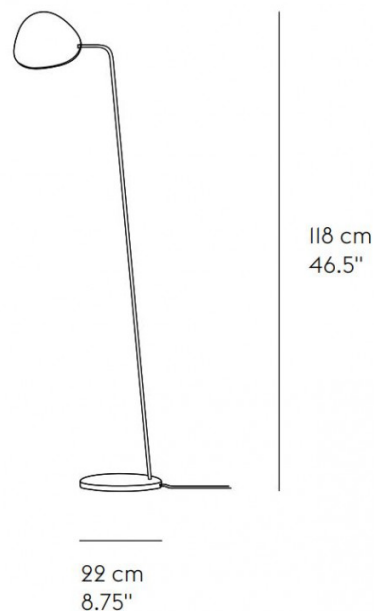

The Leaf floor lamp's dimming function, located discretely under the head of the lamp, makes it possible to control the light and the ambience of the room. Due to the adjustable nature of the LED lamp head, the Leaf Floor Lamp can provide either direct task lighting or indirect ambient lighting depending on what your space requires. Available in 5 subtle finishes, this modern floor lamp can easily adapt to a range of contemporary interiors.

PRODUCT SPECIFICATION

Light Source: 8W, 2700K, 370 Lumens

IP Code: 20

Dimming: Integrated dimmer on the product.

Dimensions: Height: 118cm
Width: 22cm
Cable Length: 180cm

For all sales and technical enquiries, please contact: