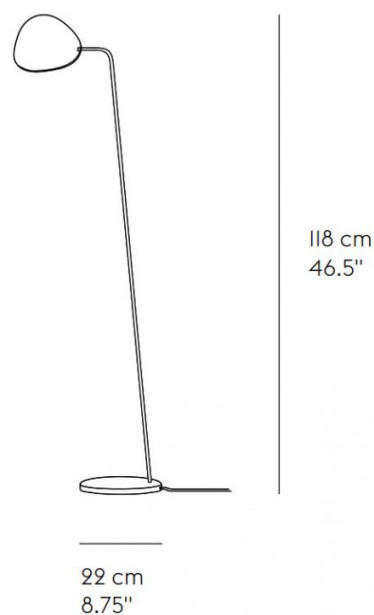

The Leaf floor lamp's dimming function, located discretely under the head of the lamp, makes it possible to control the light and the ambience of the room. Due to the adjustable nature of the LED lamp head, the Leaf Floor Lamp can provide either direct task lighting or indirect ambient lighting depending on what your space requires. Available in 5 subtle finishes, this modern floor lamp can easily adapt to a range of contemporary interiors.

PRODUCT SPECIFICATION

Light Source: 8W, 2700K, 370 Lumens

IP Code: 20

Dimming: Integrated dimmer on the product.

Dimensions: Height: 118cm
Width: 22cm
Cable Length: 180cm

For all sales and technical enquiries, please contact: