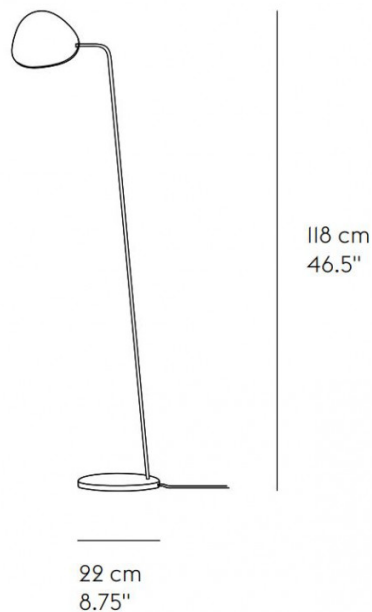

Muuto Leaf LED Floor Lamp

BRAND NEW, OVERSTOCKED, ORIGINAL PACKAGING.
1 x Grey Available.
2 x Dark Green Available.

Designed by Broberg & Ridderstråle, the Muuto Leaf Floor Lamp harbours a slender and unobtrusive stem holding an adjustable lamp head. The design duo found inspiration in the form of the leaves of a tree, wanting to create an organic and functional lighting solution. Leaf Floor Lamp uses integrated LED technology and is equally suited for your private home, as an office lamp or for a commercial interior.

The Leaf floor lamp's dimming function, located discretely under the head of the lamp, makes it possible to control the light and the ambience of the room. Due to the adjustable nature of the LED lamp head, the Leaf Floor Lamp can provide either direct task lighting or indirect ambient lighting depending on what your space requires. Available in 5 subtle finishes, this modern floor lamp can easily adapt to a range of contemporary interiors.

PRODUCT SPECIFICATION

- Light Source:** 8W, 2700K, 370 Lumens
- IP Code:** 20
- Dimming:** Integrated dimmer on the product.
- Dimensions:** Height: 118cm
 Width: 22cm
 Cable Length: 180cm

For all sales and technical enquiries, please contact: