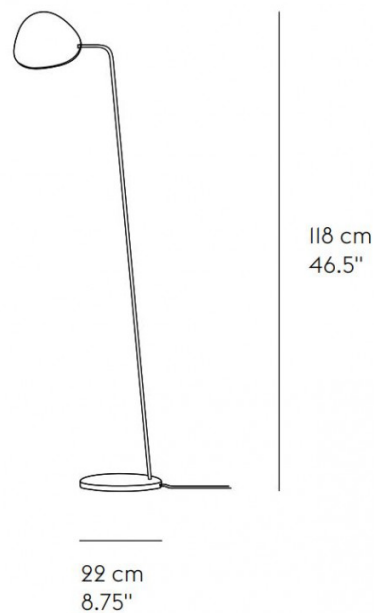

The Leaf floor lamp's dimming function, located discretely under the head of the lamp, makes it possible to control the light and the ambience of the room. Due to the adjustable nature of the LED lamp head, the Leaf Floor Lamp can provide either direct task lighting or indirect ambient lighting depending on what your space requires. Available in 5 subtle finishes, this modern floor lamp can easily adapt to a range of contemporary interiors.

## PRODUCT SPECIFICATION

**Light Source:** 8W, 2700K, 370 Lumens

**IP Code:** 20

**Dimming:** Integrated dimmer on the product.

**Dimensions:** Height: 118cm  
Width: 22cm  
Cable Length: 180cm

**For all sales and technical enquiries, please contact:**