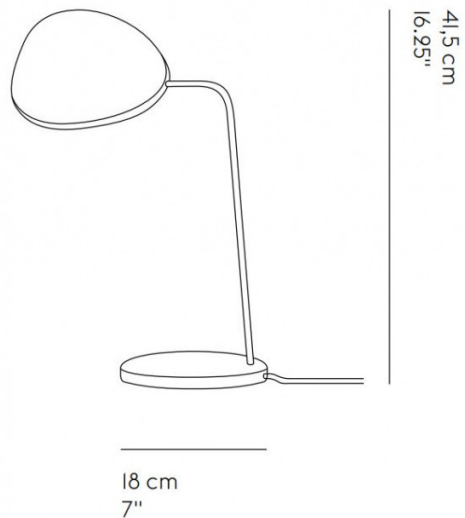

PRODUCT SPECIFICATION

Light Source: 8W, 2700K, 370 Lumens

IP Code: 20

Dimming: Integrated dimmer on the product.

Dimensions: Shade: 15.5cm x 18.5cm
Height: 41.5cm
Base Width: 18cm
Cable Length: 180cm

15,5 x 18,5 cm
6"x7.25"