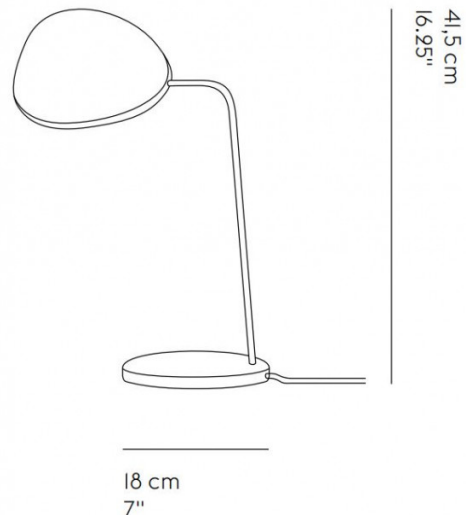

Muuto Leaf LED Table Lamp

BRAND NEW, OVERSTOCKED, ORIGINAL PACKAGING.

1 x Black Available.

1 x Grey Available.

1 x White Available.

1 x Copper Brown Available.

2 x Dark Green Available.

Designed by Broberg & Ridderstråle in 2012, the Muuto Leaf Table Lamp offers a unique silhouette, taking its inspiration and name-sake from the leaves of a tree. Featuring integrated LED technology, the head of the Leaf Table Lamp is easily adjustable allowing you to direct the illumination. For this reason, this lamp offers both directional task lighting and indirect ambient lighting and thanks to the integrated dimmer on the head you can further personalise the light intensity and therefore the ambience it creates.

PRODUCT SPECIFICATION

Light Source: 8W, 2700K, 370 Lumens

IP Code: 20

Dimming: Integrated dimmer on the product.

Dimensions: Shade: 15.5cm x 18.5cm
Height: 41.5cm
Base Width: 18cm
Cable Length: 180cm

15,5 x 18,5 cm
6"x7.25"