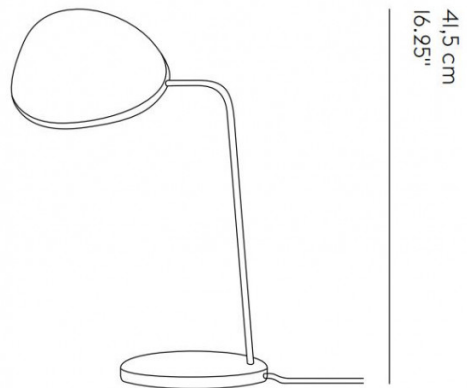

Muuto Leaf LED Table Lamp

BRAND NEW, OVERSTOCKED, ORIGINAL PACKAGING.

1 x Black Available.

1 x Grey Available.

1 x White Available.

1 x Copper Brown Available.

2 x Dark Green Available.

Designed by Broberg & Ridderstråle in 2012, the Muuto Leaf Table Lamp offers a unique silhouette, taking its inspiration and name-sake from the leaves of a tree. Featuring integrated LED technology, the head of the Leaf Table Lamp is easily adjustable allowing you to direct the illumination. For this reason, this lamp offers both directional task lighting and indirect ambient lighting and thanks to the integrated dimmer on the head you can further personalise the light intensity and therefore the ambience it creates.

The Muuto Leaf Table Lamp is not only stylish but also functional, it is a beautiful addition to your workspace, bedroom, hallway or even dining space. It also makes an excellent reading light in cosy corners of your home and can be utilised in larger commercial interiors such as hotels, bars, restaurants and cafes.

PRODUCT SPECIFICATION

Light Source: 8W, 2700K, 370 Lumens

IP Code: 20

Dimming: Integrated dimmer on the product.

Dimensions: Shade: 15.5cm x 18.5cm
Height: 41.5cm
Base Width: 18cm
Cable Length: 180cm

15,5 x 18,5 cm
6"x7.25"