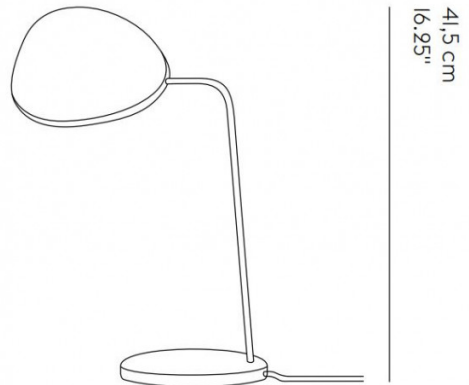

Muuto Leaf LED Table Lamp

BRAND NEW, OVERSTOCKED, ORIGINAL PACKAGING.

1 x Black Available.

1 x Grey Available.

Designed by Broberg & Ridderstråle in 2012, the Muuto Leaf Table Lamp offers a unique silhouette, taking its inspiration and name-sake from the leaves of a tree. Featuring integrated LED technology, the head of the Leaf Table Lamp is easily adjustable allowing you to direct the illumination. For this reason, this lamp offers both directional task lighting and indirect ambient lighting and thanks to the integrated dimmer on the head you can further personalise the light intensity and therefore the ambience it creates.

The Muuto Leaf Table Lamp is not only stylish but also functional, it is a beautiful addition to your workspace, bedroom, hallway or even dining space. It also makes an excellent reading light in cosy corners of your home and can be utilised in larger commercial interiors such as hotels, bars, restaurants and cafes.

PRODUCT SPECIFICATION

Light Source: 8W, 2700K, 370 Lumens

IP Code: 20

Dimming: Integrated dimmer on the product.

Dimensions: Shade: 15.5cm x 18.5cm
Height: 41.5cm
Base Width: 18cm
Cable Length: 180cm

15,5 x 18,5 cm
6"x7.25"