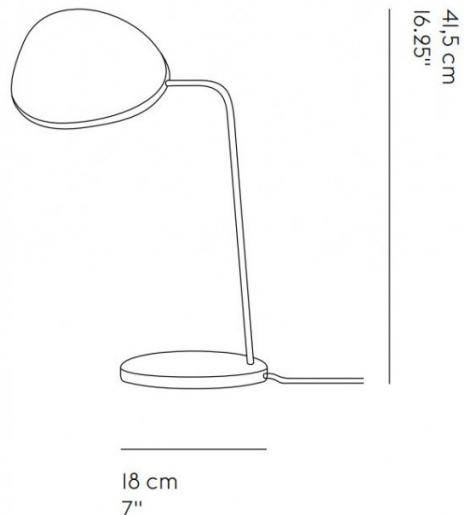

BRAND NEW, OVERSTOCKED, ORIGINAL PACKAGING.

1 x Black Available.

1 x Grey Available.

1 x White Available.

1 x Copper Brown Available.

2 x Dark Green Available.

Designed by Broberg & Ridderstråle in 2012, the Muuto Leaf Table Lamp offers a unique silhouette, taking its inspiration and name-sake from the leaves of a tree. Featuring integrated LED technology, the head of the Leaf Table Lamp is easily adjustable allowing you to direct the illumination. For this reason, this lamp offers both directional task lighting and indirect ambient lighting and thanks to the integrated dimmer on the head you can further personalise the light intensity and therefore the ambience it creates.

PRODUCT SPECIFICATION

Light Source: 8W, 2700K, 370 Lumens

IP Code: 20

Dimming: Integrated dimmer on the product.

Dimensions: Shade: 15.5cm x 18.5cm
Height: 41.5cm
Base Width: 18cm
Cable Length: 180cm

15,5 x 18,5 cm
6"x7.25"