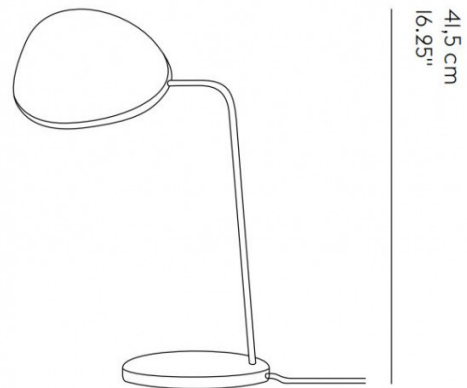

Muuto Leaf LED Table Lamp

BRAND NEW, OVERSTOCKED, ORIGINAL PACKAGING.

1 x Black Available.

1 x Grey Available.

1 x White Available.

1 x Copper Brown Available.

2 x Dark Green Available.

Designed by Broberg & Ridderstråle in 2012, the Muuto Leaf Table Lamp offers a unique silhouette, taking its inspiration and name-sake from the leaves of a tree. Featuring integrated LED technology, the head of the Leaf Table Lamp is easily adjustable allowing you to direct the illumination. For this reason, this lamp offers both directional task lighting and indirect ambient lighting and thanks to the integrated dimmer on the head you can further personalise the light intensity and therefore the ambience it creates.

The Muuto Leaf Table Lamp is not only stylish but also functional, it is a beautiful addition to your workspace, bedroom, hallway or even dining space. It also makes an excellent reading light in cosy corners of your home and can be utilised in larger commercial interiors such as hotels, bars, restaurants and cafes.

PRODUCT SPECIFICATION

Light Source: 8W, 2700K, 370 Lumens

IP Code: 20

Dimming: Integrated dimmer on the product.

Dimensions: Shade: 15.5cm x 18.5cm
Height: 41.5cm
Base Width: 18cm
Cable Length: 180cm

15,5 x 18,5 cm
6"x7.25"