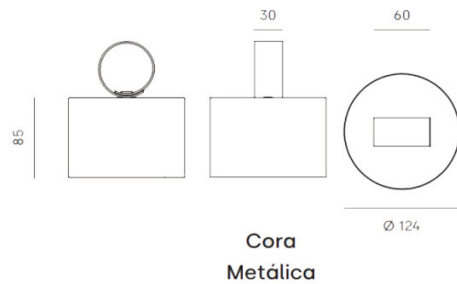

PRODUCT SPECIFICATION

- Light Source:** 3W, 3000K, 700 Lumens
- IP Code:** 65
- Dimming:** Integrated dimmer on the product.
- Dimensions:** Shade: Ø13.4cm
Shade Height: 8.5cm
Charging Cable: 300cm

For all sales and technical enquiries, please contact: