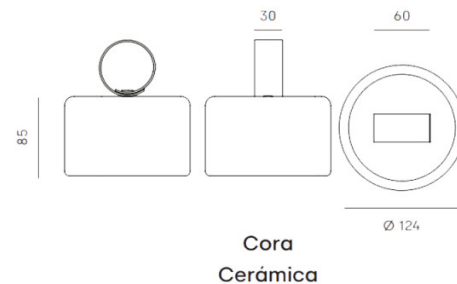

PRODUCT SPECIFICATION

- Light Source:** 3W, 3000K, 700 Lumens
- IP Code:** 65
- Dimming:** Integrated dimmer on the product.
- Dimensions:** Shade: Ø13.4cm
Shade Height: 8.5cm
Charging Cable: 300cm

For all sales and technical enquiries, please contact: