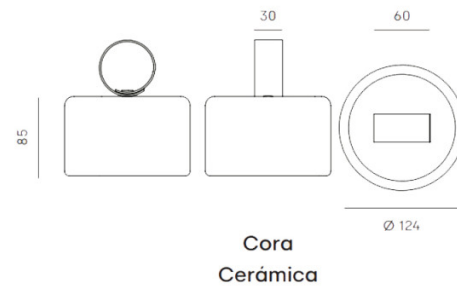

## PRODUCT SPECIFICATION

- Light Source:** 3W, 3000K, 700 Lumens
- IP Code:** 65
- Dimming:** Integrated dimmer on the product.
- Dimensions:** Shade: Ø13.4cm  
Shade Height: 8.5cm  
Charging Cable: 300cm