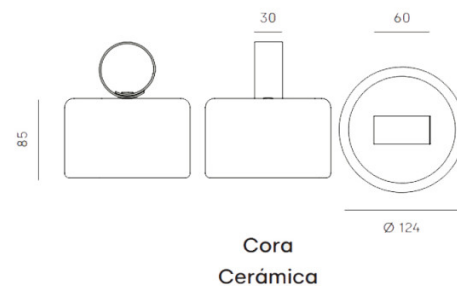

PRODUCT SPECIFICATION

- **Light Source:** 3W, 3000K, 700 Lumens
- **IP Code:** 65
- **Dimming:** Integrated dimmer on the product.
- **Dimensions:** Shade: Ø13.4cm
  Shade Height: 8.5cm
  Charging Cable: 300cm