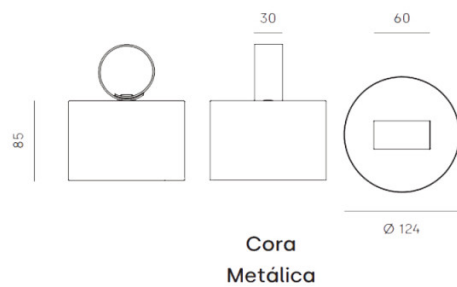

## PRODUCT SPECIFICATION

- Light Source:** 3W, 3000K, 700 Lumens
- IP Code:** 65
- Dimming:** Integrated dimmer on the product.
- Dimensions:** Shade: Ø13.4cm  
Shade Height: 8.5cm  
Charging Cable: 300cm