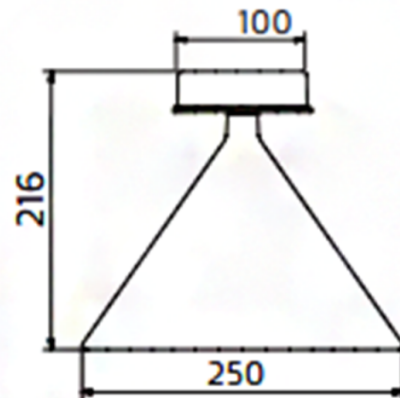

PRODUCT SPECIFICATION

Light Source: 10w, 3000K, 660 Lumens

IP Code: 65

Dimming: Non Dimmable

Dimensions: Shade Diameter: 25cm
Height: 21.6cm

For all sales and technical enquiries, please contact:

+44 (0)114 263 4266