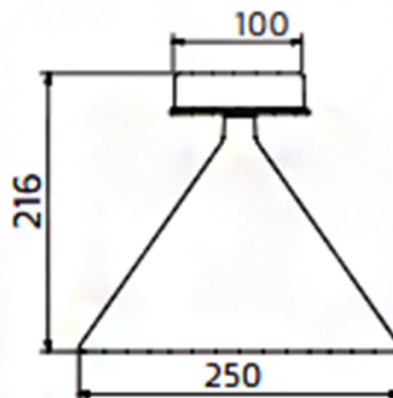

PRODUCT SPECIFICATION

Light Source: 10w, 3000K, 660 Lumens

IP Code: 65

Dimming: Non Dimmable

Dimensions: Canopy Diameter: 10cm
Shade Diameter: 25cm
Height: 21.6cm

For all sales and technical enquiries, please contact: