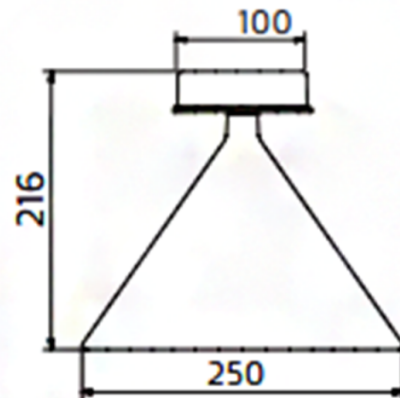

PRODUCT SPECIFICATION

Light Source: 10w, 3000K, 660 Lumens

IP Code: 65

Dimming: Non Dimmable

Dimensions: Canopy Diameter: 10cm
Shade Diameter: 25cm
Height: 21.6cm

For all sales and technical enquiries, please contact: