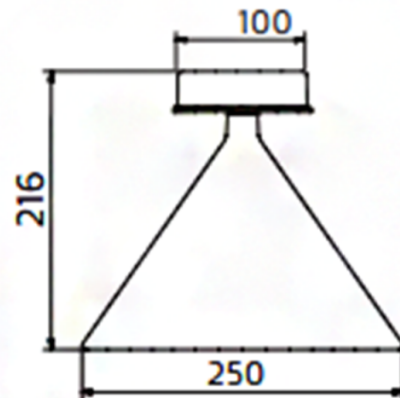

PRODUCT SPECIFICATION

Light Source: 10w, 3000K, 660 Lumens

IP Code: 65

Dimming: Non-Dimmable.

Dimensions: Canopy Diameter: 10cm
Shade Diameter: 25cm
Height: 21.6cm

For all sales and technical enquiries, please contact: