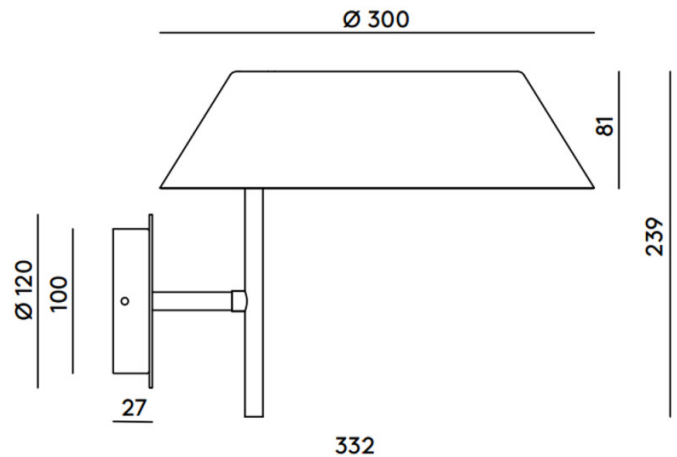

PRODUCT SPECIFICATION

Light Source: 1 x Max 9W E27 LED Dimmable (included)

IP Code: 20

Dimming: Dimmable via mains phase dimming.

Dimensions: Shade: Ø30cm
Shade Height: 8.1cm
Full Height: 23cm
Depth: 33.2cm
Wall Mount: Ø12cm