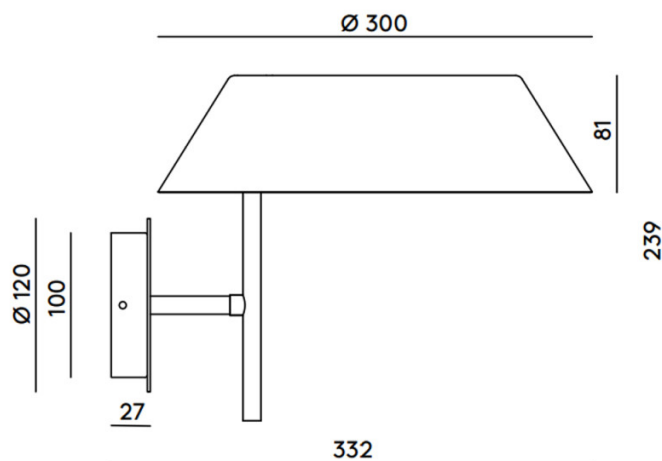

## PRODUCT SPECIFICATION

**Light Source:** 1 x Max 9W E27 LED Dimmable (included)

**IP Code:** 20

**Dimming:** Dimmable via mains phase dimming.

**Dimensions:** Shade: Ø30cm  
Shade Height: 8.1cm  
Full Height: 23cm  
Depth: 33.2cm  
Wall Mount: Ø12cm