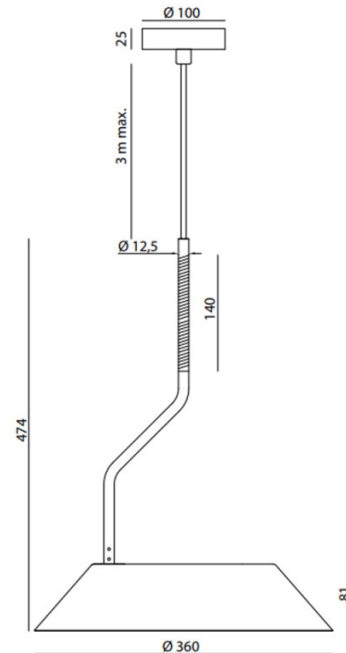

aromas

Aromas Del Campo Aider Pendant

LA11051

SOURCE: <https://www.davidvillagelighting.co.uk/product/Aromas-Del-Campo-Aider-Pendant/10001880>

PRODUCT DESCRIPTION

Designer: Arnold Salido

Aromas Del Campo Aider Pendant

The Aider Pendant Light was designed by Arnold Salido for Aromas Del Campo and boasts an elegant modern style. Suspended from an abstract angled stem, this luminaire provides subtle glare-free downlighting, suitable for a range of spaces. The structure is available in two finishes, satin nickel or matt brass, and includes rattan detailing with a sleek gloss black shade. Due to the neutral tones, this pendant suits a wide range of fashions.

The Aider Pendant has a lampshade that encases the light source, creating a glow that is direct and precise. A beautiful way to display Aider is to suspend the luminaire over tables and surfaces, best utilised in kitchen and dining areas, adding an elegant touch to breakfast bars or kitchen islands. The Aromas Del Campo Aider Pendant can be installed individually or in multiples for larger spaces, similarly, you can pair it with other light sources in the collection to generate a more cohesive interior.

PRODUCT SPECIFICATION

Light Source: 1 x Max 9W E27 LED Dimmable (included)

IP Code: 20

Dimming: Dimmable via mains phase dimming.

Dimensions: Shade: Ø36cm
Shade Height: 8.1cm
Full Structure Height: 47.4cm
Maximum Drop Height: 300cm
Ceiling Canopy: Ø10cm