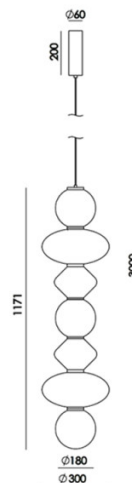

Designed by Pepe Fornas, Mapi is available as either a vertical or linear suspension, allowing it to adapt to a range of interiors and suit various needs. This also means the luminaire can be fitted independently or in a larger installation combining the two fixtures. Display this decorative lighting solution in living rooms, dining areas, kitchens or in more spacious environments such as offices, hotel lobbies, restaurants, libraries and professional foyers.

PRODUCT SPECIFICATION

Light Source: 10W, 2700K, 2200 Lumens

IP Code: 20

Dimming: Dimmable via Triac dimming.

Dimensions: Vertical:
 Structure Height: 117cm
 Structure Width: 30cm
 Maximum Drop Height: 300cm
 Ceiling Canopy: Ø6cm

Linear:
 Full Width: 117cm
 Depth: 30cm
 Maximum Drop Height: 300cm

Vertical:

Linear:

For all sales and technical enquiries, please contact:

+44 (0)114 263 4266

info@davidvillagelighting.co.uk

www.davidvillagelighting.co.uk