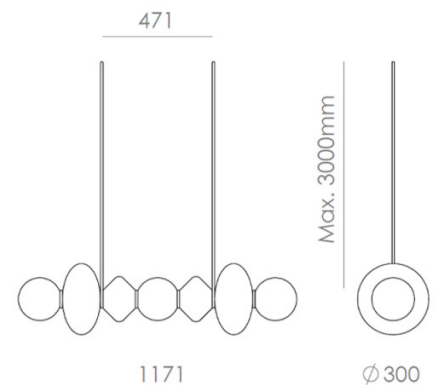

PRODUCT SPECIFICATION

Light Source: 10W, 2700K, 2200 Lumens

IP Code: 20

Dimming: Dimmable via Triac dimming.

Dimensions: Vertical:
Structure Height: 117cm
Structure Width: 30cm
Maximum Drop Height: 300cm
Ceiling Canopy: Ø6cm

Linear:
Full Width: 117cm
Depth: 30cm
Maximum Drop Height: 300cm

Vertical:

Linear:

For all sales and technical enquiries, please contact:

+44 (0)114 263 4266

info@davidvillagelighting.co.uk

www.davidvillagelighting.co.uk