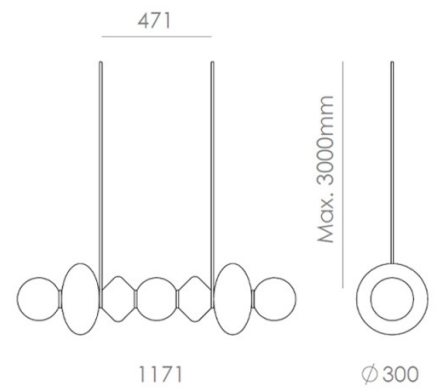

PRODUCT SPECIFICATION

Light Source: 10W, 2700K, 2200 Lumens

IP Code: 20

Dimming: Dimmable via Triac dimming.

Dimensions: Vertical:
 Structure Height: 117cm
 Structure Width: 30cm
 Maximum Drop Height: 300cm
 Ceiling Canopy: Ø6cm

Linear:
 Full Width: 117cm
 Depth: 30cm
 Maximum Drop Height: 300cm

Vertical:

Linear:

For all sales and technical enquiries, please contact:

+44 (0)114 263 4266

info@davidvillagelighting.co.uk

www.davidvillagelighting.co.uk