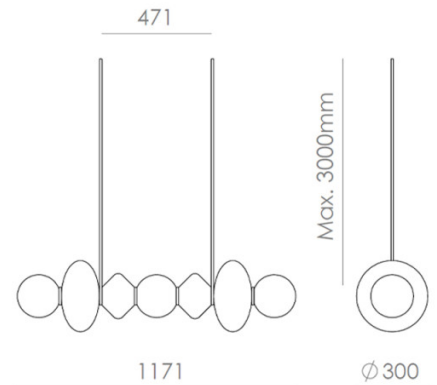

## PRODUCT SPECIFICATION

**Light Source:** 10W, 2700K, 2200 Lumens

**IP Code:** 20

**Dimming:** Dimmable via Triac dimming.

**Dimensions: Vertical:**  
 Structure Height: 117cm  
 Structure Width: 30cm  
 Maximum Drop Height: 300cm  
 Ceiling Canopy: Ø6cm

**Linear:**  
 Full Width: 117cm  
 Depth: 30cm  
 Maximum Drop Height: 300cm

Vertical:

Linear:

**For all sales and technical enquiries, please contact:**

+44 (0)114 263 4266

info@davidvillagelighting.co.uk