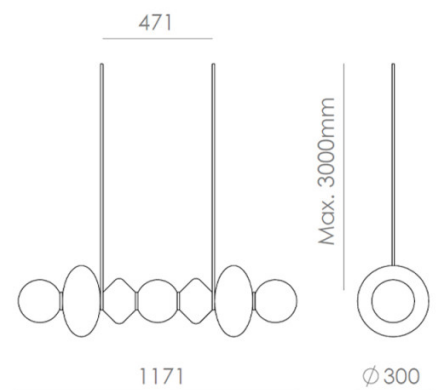

PRODUCT SPECIFICATION

Light Source: 10W, 2700K, 2200 Lumens

IP Code: 20

Dimming: Dimmable via Triac dimming.

Dimensions: Vertical:
 Structure Height: 117cm
 Structure Width: 30cm
 Maximum Drop Height: 300cm
 Ceiling Canopy: Ø6cm

Linear:
 Full Width: 117cm
 Depth: 30cm
 Maximum Drop Height: 300cm

Vertical:

Linear:

For all sales and technical enquiries, please contact:

+44 (0)114 263 4266

info@davidvillagelighting.co.uk

www.davidvillagelighting.co.uk