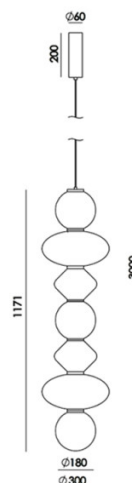

Designed by Pepe Fornas, Mapi is available as either a vertical or linear suspension, allowing it to adapt to a range of interiors and suit various needs. This also means the luminaire can be fitted independently or in a larger installation combining the two fixtures. Display this decorative lighting solution in living rooms, dining areas, kitchens or in more spacious environments such as offices, hotel lobbies, restaurants, libraries and professional foyers.

PRODUCT SPECIFICATION

Light Source: 10W, 2700K, 2200 Lumens

IP Code: 20

Dimming: Dimmable via Triac dimming.

Dimensions: Vertical:
 Structure Height: 117cm
 Structure Width: 30cm
 Maximum Drop Height: 300cm
 Ceiling Canopy: Ø6cm

Linear:
 Full Width: 117cm
 Depth: 30cm
 Maximum Drop Height: 300cm

Vertical:

Linear:

For all sales and technical enquiries, please contact:

+44 (0)114 263 4266

info@davidvillagelighting.co.uk

www.davidvillagelighting.co.uk