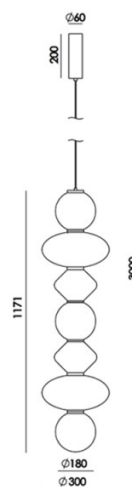

Designed by Pepe Fornas, Mapi is available as either a vertical or linear suspension, allowing it to adapt to a range of interiors and suit various needs. This also means the luminaire can be fitted independently or in a larger installation combining the two fixtures. Display this decorative lighting solution in living rooms, dining areas, kitchens or in more spacious environments such as offices, hotel lobbies, restaurants, libraries, and professional foyers. With a wide range of glass finishes to choose from, you have the freedom to create a display that will beautifully fit into your décor.

PRODUCT SPECIFICATION

Light Source: 10W, 2700K, 2200 Lumens

IP Code: 20

Dimming: Dimmable via Triac dimming.

Dimensions: Vertical:
Structure Height: 117cm
Structure Width: 30cm
Maximum Drop Height: 300cm
Ceiling Canopy: Ø6cm

Linear:
Full Width: 117cm
Depth: 30cm
Maximum Drop Height: 300cm

Vertical:

Linear:

For all sales and technical enquiries, please contact:

+44 (0)114 263 4266

info@davidvillagelighting.co.uk

www.davidvillagelighting.co.uk