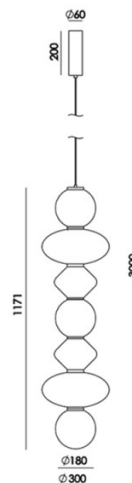

Designed by Pepe Fornas, Mapi is available as either a vertical or linear suspension, allowing it to adapt to a range of interiors and suit various needs. This also means the luminaire can be fitted independently or in a larger installation combining the two fixtures. Display this decorative lighting solution in living rooms, dining areas, kitchens or in more spacious environments such as offices, hotel lobbies, restaurants, libraries and professional foyers.

## PRODUCT SPECIFICATION

**Light Source:** 10W, 2700K, 2200 Lumens

**IP Code:** 20

**Dimming:** Dimmable via Triac dimming.

**Dimensions: Vertical:**  
 Structure Height: 117cm  
 Structure Width: 30cm  
 Maximum Drop Height: 300cm  
 Ceiling Canopy: Ø6cm

**Linear:**  
 Full Width: 117cm  
 Depth: 30cm  
 Maximum Drop Height: 300cm

Vertical:

Linear:

**For all sales and technical enquiries, please contact:**

+44 (0)114 263 4266

info@davidvillagelighting.co.uk