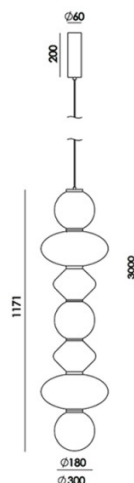

Designed by Pepe Fornas, Mapi is available as either a vertical or linear suspension, allowing it to adapt to a range of interiors and suit various needs. This also means the luminaire can be fitted independently or in a larger installation combining the two fixtures. Display this decorative lighting solution in living rooms, dining areas, kitchens or in more spacious environments such as offices, hotel lobbies, restaurants, libraries and professional foyers.

PRODUCT SPECIFICATION

Light Source: 10W, 2700K, 2200 Lumens

IP Code: 20

Dimming: Dimmable via Triac dimming.

Dimensions: **Vertical:**

Structure Height: 117cm

Structure Width: 30cm

Maximum Drop Height: 300cm

Ceiling Canopy: Ø6cm

Linear:

Full Width: 117cm

Depth: 30cm

Maximum Drop Height: 300cm

Vertical:

Linear:

For all sales and technical enquiries, please contact: