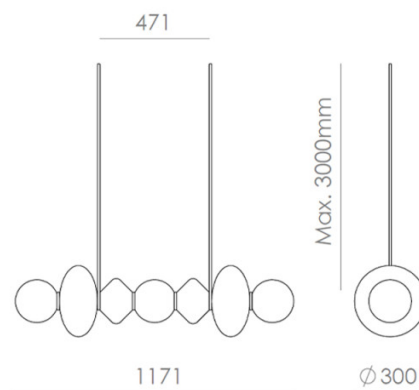

PRODUCT SPECIFICATION

Light Source: 10W, 2700K, 2200 Lumens

IP Code: 20

Dimming: Dimmable via Triac dimming.

Dimensions: **Vertical:**

Structure Height: 117cm

Structure Width: 30cm

Maximum Drop Height: 300cm

Ceiling Canopy: Ø6cm

Linear:

Full Width: 117cm

Depth: 30cm

Maximum Drop Height: 300cm

Vertical:

Linear:

For all sales and technical enquiries, please contact: