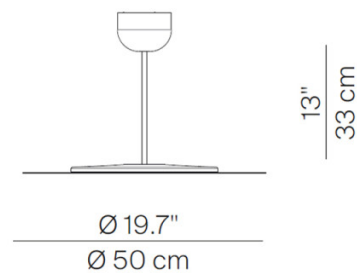

The stem of the Luceplan Millimetro Suspension is available in a variety of lengths, please [contact us](#) for more information and pricing.

PRODUCT SPECIFICATION

Light Source: 37W, 2700K, 3393 Lumens

IP Code: 20

Dimming: Dimmable via mains phase dimming.

Dimensions: Small: Ø50cm

Large: Ø85cm

Drop Height: 33cm

Small:

Large:

For all sales and technical enquiries, please contact:

+44 (0)114 263 4266