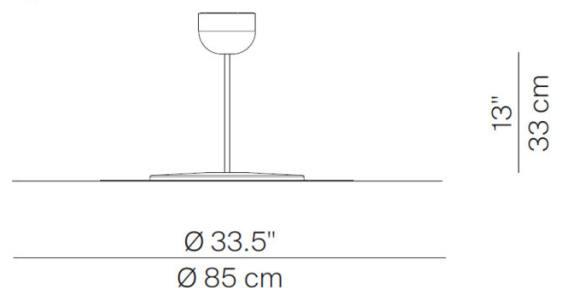

The stem of the Luceplan Millimetro Suspension is available in a variety of lengths, please [contact us](#) for more information and pricing.

PRODUCT SPECIFICATION

Light Source: 37W, 2700K, 3393 Lumens

IP Code: 20

Dimming: Dimmable via mains phase dimming.

Dimensions: **Small:** Ø50cm

Large: Ø85cm

Drop Height: 33cm

Small:

Large:

For all sales and technical enquiries, please contact:

+44 (0)114 263 4266