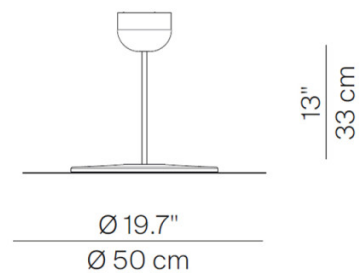

## PRODUCT SPECIFICATION

**Light Source:** 37W, 2700K, 3393 Lumens

**IP Code:** 20

**Dimming:** Dimmable via mains phase dimming.

**Dimensions: Small:** Ø50cm

**Large:** Ø85cm

Drop Height: 33cm

Small: