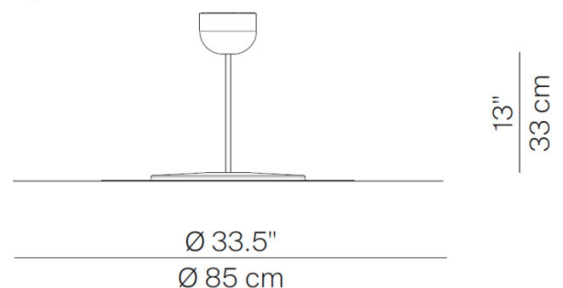

The stem of the Luceplan Millimetro Suspension is available in a variety of lengths, please [contact us](#) for more information and pricing.

PRODUCT SPECIFICATION

Light Source: 37W, 2700K, 3393 Lumens

IP Code: 20

Dimming: Dimmable via mains phase dimming.

Dimensions: Small: Ø50cm

Large: Ø85cm

Drop Height: 33cm

Small:

Large:

For all sales and technical enquiries, please contact:

+44 (0)114 263 4266