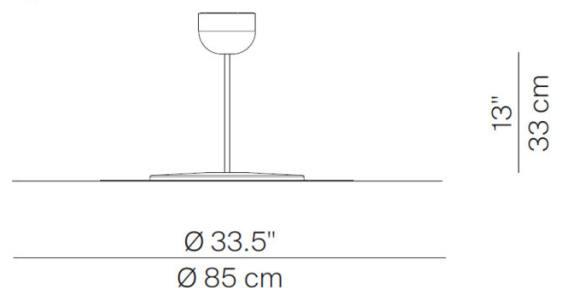

Luceplan Millimetro LED Suspension

LA11048

SOURCE: <https://www.davidvillagelighting.co.uk/product/Luceplan-Millimetro-LED-Suspension/10001877>

PRODUCT DESCRIPTION

Designer: Daniel Rybakken

Luceplan Millimetro LED Suspension

Combining a circular mirror finishes diffuser and a metal suspension rod, the Luceplan Millimetro is a contemporary and abstract luminaire. Designed by Daniel Rybakken this lighting solution boasts a 1mm thick diffuser which is attached to a metal stem and assists in projecting the illumination up towards the ceiling, where it is reflected back to cast an even glow. This indirect projection expertly provides a warm and calming brightness to your space and can be used in a variety of interiors.

A beautiful addition to living rooms, and hallways, kitchens and dining spaces - the Luceplan Millimetro LED Suspension can also be installed in commercial interiors such as hotels, restaurants and bars. The stem and ceiling canopy are available in two finishes - brass for the more minimalist interiors and a brighter blue for bolder areas. Similarly, you can also choose between two diffuser sizes, with varying diameters.

The stem of the Luceplan Millimetro Suspension is available in a variety of lengths, please [contact us](#) for more information and pricing.

PRODUCT SPECIFICATION

Light Source: 37W, 2700K, 3393 Lumens

IP Code: 20

Dimming: Dimmable via mains phase dimming.

Dimensions: Small: Ø50cm

Large: Ø85cm

Drop Height: 33cm

Small:

Large: