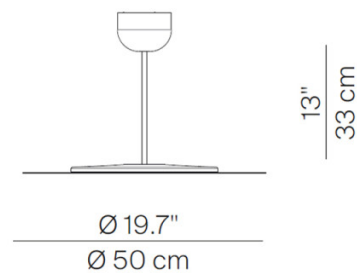

The stem of the Luceplan Millimetro Suspension is available in a variety of lengths, please [contact us](#) for more information and pricing.

PRODUCT SPECIFICATION

Light Source: 37W, 2700K, 3393 Lumens

IP Code: 20

Dimming: Dimmable via mains phase dimming.

Dimensions: **Small:** Ø50cm

Large: Ø85cm

Drop Height: 33cm

Small:

Large:

For all sales and technical enquiries, please contact:

+44 (0)114 263 4266