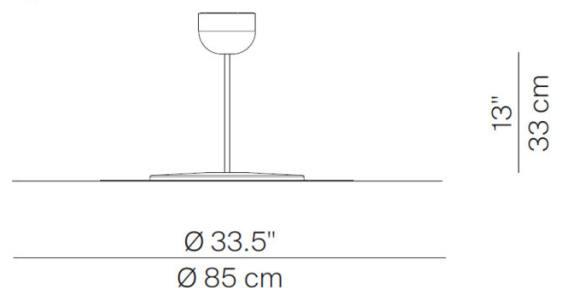

The stem of the Luceplan Millimetro Suspension is available in a variety of lengths, please [contact us](#) for more information and pricing.

PRODUCT SPECIFICATION

Light Source: 37W, 2700K, 3393 Lumens

IP Code: 20

Dimming: Dimmable via mains phase dimming.

Dimensions: Small: Ø50cm

Large: Ø85cm

Drop Height: 33cm

Small:

Large:

For all sales and technical enquiries, please contact:

+44 (0)114 263 4266