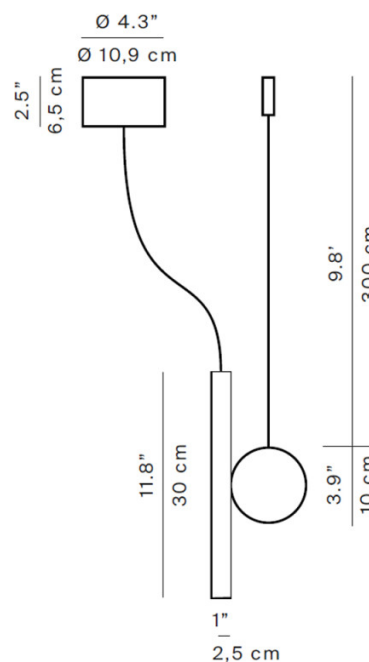

PRODUCT SPECIFICATION

Light Source: 5W, 3000K, 291 Lumens

IP Code: 20

Dimming: Dimmable via mains phase dimming.

Dimensions: Counter Weight: Ø10cm
Body Height: 30cm
Maximum Drop Height: 300cm
Ceiling Canopy: Ø10.9cm