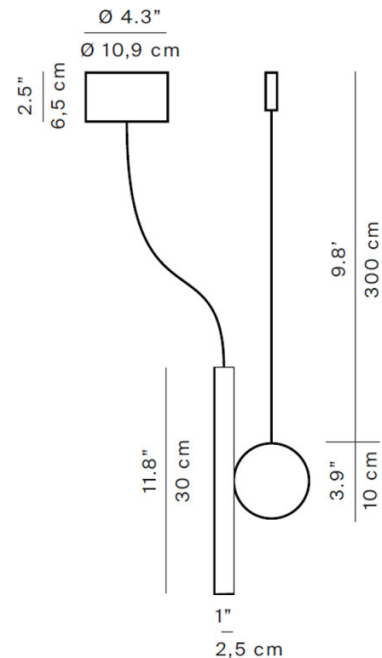

A creative luminaire with a big personality, the Luceplan Doi LED Suspension was designed by Meneghello Paoelli and consists of a thin cylindrical body which houses the light source and an accompanying circular counterweight. The components are easily adjusted - the light source structure is fitted with a magnetic strip, connecting it to the counterweight and allowing the user to define the position.

PRODUCT SPECIFICATION

- Light Source:** 5W, 3000K, 291 Lumens
- IP Code:** 20
- Dimming:** Dimmable via mains phase dimming.
- Dimensions:** Counter Weight: Ø10cm
Body Height: 30cm
Maximum Drop Height: 300cm
Ceiling Canopy: Ø10.9cm