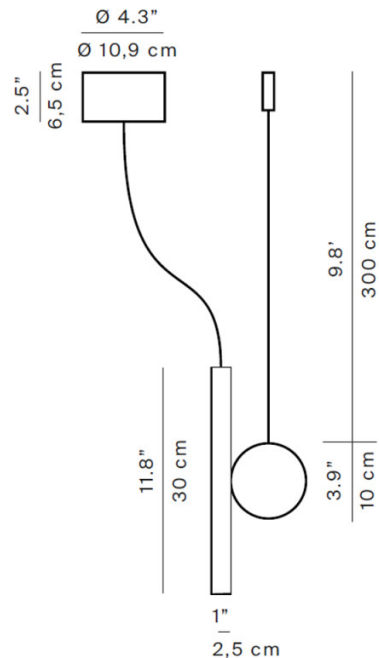

A creative luminaire with a big personality, the Luceplan Doi LED Suspension was designed by Meneghello Paoelli and consists of a thin cylindrical body which houses the light source and an accompanying circular counterweight. The components are easily adjusted - the light source structure is fitted with a magnetic strip, connecting it to the counterweight and allowing the user to define the position.

PRODUCT SPECIFICATION

- Light Source:** 5W, 3000K, 291 Lumens
- IP Code:** 20
- Dimming:** Dimmable via mains phase dimming.
- Dimensions:** Counter Weight: Ø10cm
Body Height: 30cm
Maximum Drop Height: 300cm
Ceiling Canopy: Ø10.9cm