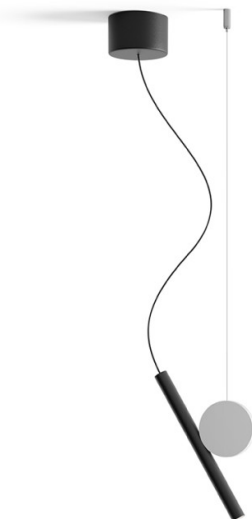

Luceplan Doi LED Suspension

LA11047

SOURCE: <https://www.davidvillagelighting.co.uk/product/Luceplan-Doi-LED-Suspension/10001876>

PRODUCT DESCRIPTION

Designer: Meneghello Paoelli Associati

Luceplan Doi LED Suspension

A creative luminaire with a big personality, the Luceplan Doi LED Suspension was designed by Meneghello Paoelli and consists of a thin cylindrical body which houses the light source and an accompanying circular counterweight. The components are easily adjusted - the light source structure is fitted with a magnetic strip, connecting it to the counterweight and allowing the user to define the position. The directional spotlight is not only adjustable in terms of angle but can also be easily dimmed, allowing you to further personalise the ambience.

Both components of the Luceplan Doi come in three colours (Black, White or Brass), allowing you to create a configuration that suits your interior and personal style. Doi boasts a big personality and can adapt to a range of modern interiors, for both residential and commercial spaces - especially in kitchens, dining areas and bedrooms. A beautiful addition to hotels, restaurants, bars and galleries.

PRODUCT SPECIFICATION

Light Source: 5W, 3000K, 291 Lumens

IP Code: 20

Dimming: Dimmable via mains phase dimming.

Dimensions: Counter Weight: Ø10cm
Body Height: 30cm
Maximum Drop Height: 300cm
Ceiling Canopy: Ø10.9cm