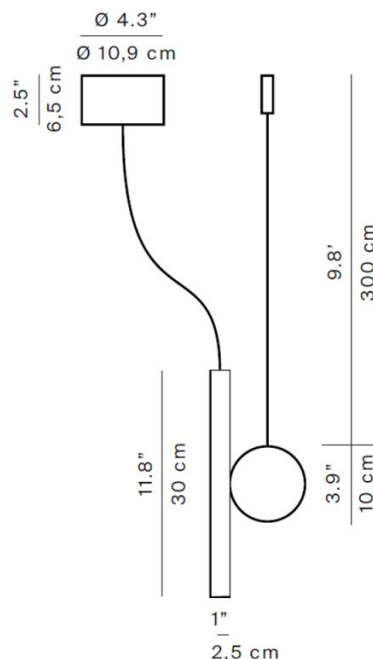

A creative luminaire with a big personality, the Luceplan Doi LED Suspension was designed by Meneghello Paoelli and consists of a thin cylindrical body which houses the light source and an accompanying circular counterweight. The components are easily adjusted - the light source structure is fitted with a magnetic strip, connecting it to the counterweight and allowing the user to define the position.

PRODUCT SPECIFICATION

- Light Source:** 5W, 3000K, 291 Lumens
- IP Code:** 20
- Dimming:** Dimmable via mains phase dimming.
- Dimensions:** Counter Weight: Ø10cm
Body Height: 30cm
Maximum Drop Height: 300cm
Ceiling Canopy: Ø10.9cm