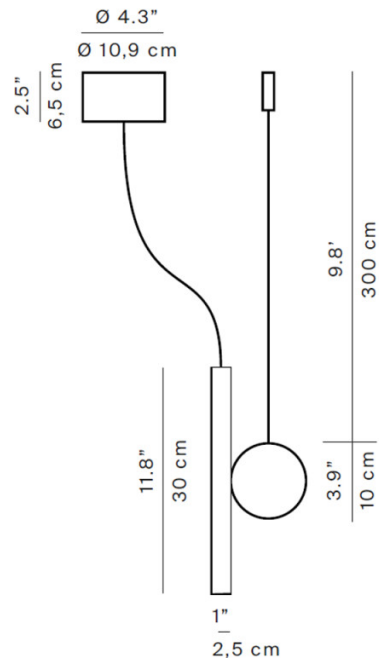

A creative luminaire with a big personality, the Luceplan Doi LED Suspension was designed by Meneghello Paoelli and consists of a thin cylindrical body which houses the light source and an accompanying circular counterweight. The components are easily adjusted - the light source structure is fitted with a magnetic strip, connecting it to the counterweight and allowing the user to define the position.

PRODUCT SPECIFICATION

- Light Source:** 5W, 3000K, 291 Lumens
- IP Code:** 20
- Dimming:** Dimmable via mains phase dimming.
- Dimensions:** Counter Weight: Ø10cm
 Body Height: 30cm
 Maximum Drop Height: 300cm
 Ceiling Canopy: Ø10.9cm