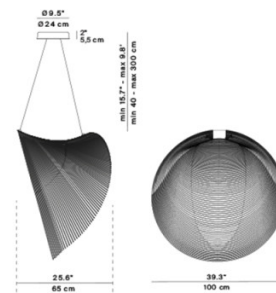

Luceplan Illan LED Suspension

LA11046

SOURCE: <https://www.davidvillagelighting.co.uk/product/Luceplan-Illan-LED-Suspension/10001875>

PRODUCT DESCRIPTION

Designer: Zsuzsanna Horvath

Luceplan Illan LED Suspension

The Luceplan Illan LED Suspension is a sculptural lighting solution which is crafted from flexible plywood, cut by a laser into intricate strips which create a grain pattern. The design is courtesy of Zsuzsanna Horvath and focuses on sustainability combined with modern technology, the result is an ethereal, vibrant design with a strong emotional and theatrical impact.

Illan appears to float in the air and its lightweight silhouette makes a statement whilst remaining unobtrusive, the result is a calming installation and thanks to the integrated LEDs, this luminaire provides a calming illumination which is evenly diffused and easy to dim. Available in three sizes, the Luceplan Illan can be installed independently or in clusters of varying sizes for a dramatic display.

PRODUCT SPECIFICATION

Light Source: **Small:** 25W, 2700K, 1437 Lumens
Medium: 32W, 2700K, 1603 Lumens
Large: 40W, 2700K, 2052 Lumens

IP Code: 20

Dimming: Dimmable via mains phase dimming.

Dimensions: Small:
Ø60cm
Depth: 40cm

Medium:
Ø80cm
Depth: 50cm

Large:
Ø100cm
Depth: 65cm

Minimum Drop Height: 40cm
Maximum Drop Height: 300cm
Ceiling Canopy: Ø24cm

Large: