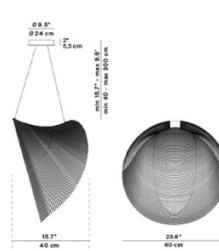

## PRODUCT SPECIFICATION

**Light Source:** **Small:** 25W, 2700K, 1437 Lumens  
**Medium:** 32W, 2700K, 1603 Lumens  
**Large:** 40W, 2700K, 2052 Lumens

**IP Code:** 20

**Dimming:** Dimmable via mains phase dimming.

**Dimensions: Small:**  
 Ø60cm  
 Depth: 40cm

**Medium:**  
 Ø80cm  
 Depth: 50cm

**Large:**  
 Ø100cm  
 Depth: 65cm

Minimum Drop Height: 40cm  
 Maximum Drop Height: 300cm  
 Ceiling Canopy: Ø24cm

Small: