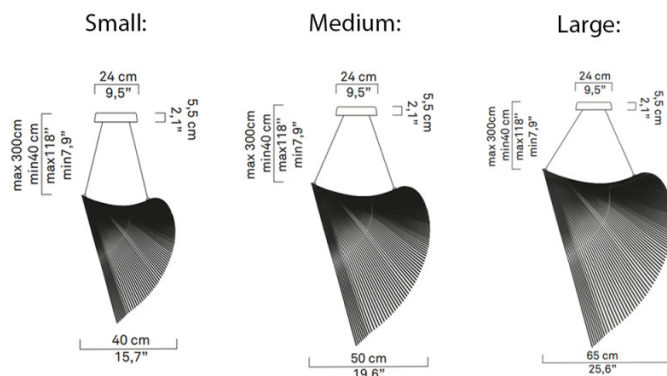

Illan appears to float in the air and its lightweight silhouette makes a statement whilst remaining unobtrusive, the result is a calming installation and thanks to the integrated LEDs, this luminaire provides a calming illumination which is evenly diffused and easy to dim. Available in three sizes, the Luceplan Illan can be installed independently or in clusters of varying sizes for a dramatic display.

## PRODUCT SPECIFICATION

**Light Source:** **Small:** 25W, 2700K, 1437 Lumens  
**Medium:** 32W, 2700K, 1603 Lumens  
**Large:** 40W, 2700K, 2052 Lumens

**IP Code:** 20

**Dimming:** Dimmable via mains phase dimming.

**Dimensions: Small:**  
 Ø60cm  
 Depth: 40cm

**Medium:**  
 Ø80cm  
 Depth: 50cm

**Large:**  
 Ø100cm  
 Depth: 65cm

Minimum Drop Height: 40cm  
 Maximum Drop Height: 300cm  
 Ceiling Canopy: Ø24cm

**For all sales and technical enquiries, please contact:**