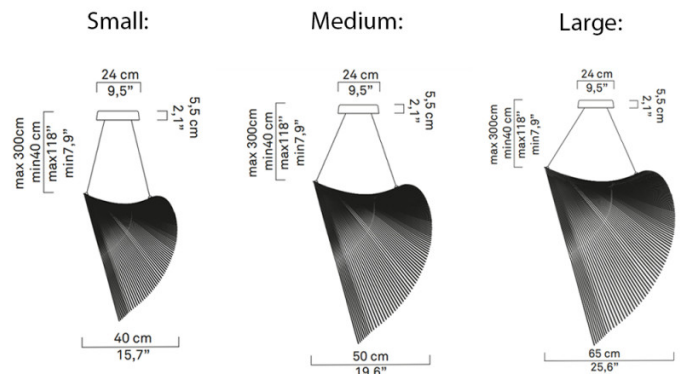

Illan appears to float in the air and its lightweight silhouette makes a statement whilst remaining unobtrusive, the result is a calming installation and thanks to the integrated LEDs, this luminaire provides a calming illumination which is evenly diffused and easy to dim. Available in three sizes, the Luceplan Illan can be installed independently or in clusters of varying sizes for a dramatic display.

PRODUCT SPECIFICATION

Light Source: **Small:** 25W, 2700K, 1437 Lumens
Medium: 32W, 2700K, 1603 Lumens
Large: 40W, 2700K, 2052 Lumens

IP Code: 20

Dimming: Dimmable via mains phase dimming.

Dimensions: Small:
 Ø60cm
 Depth: 40cm

Medium:
 Ø80cm
 Depth: 50cm

Large:
 Ø100cm
 Depth: 65cm

Minimum Drop Height: 40cm
 Maximum Drop Height: 300cm
 Ceiling Canopy: Ø24cm

For all sales and technical enquiries, please contact:

+44 (0)114 263 4266