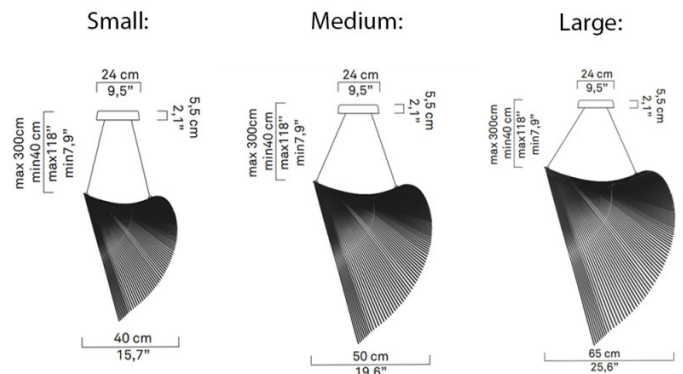

Illan appears to float in the air and its lightweight silhouette makes a statement whilst remaining unobtrusive, the result is a calming installation and thanks to the integrated LEDs, this luminaire provides a calming illumination which is evenly diffused and easy to dim. Available in three sizes, the Luceplan Illan can be installed independently or in clusters of varying sizes for a dramatic display.

PRODUCT SPECIFICATION

Light Source: **Small:** 25W, 2700K, 1437 Lumens
Medium: 32W, 2700K, 1603 Lumens
Large: 40W, 2700K, 2052 Lumens

IP Code: 20

Dimming: Dimmable via mains phase dimming.

Dimensions: Small:
 Ø60cm
 Depth: 40cm

Medium:
 Ø80cm
 Depth: 50cm

Large:
 Ø100cm
 Depth: 65cm

Minimum Drop Height: 40cm
 Maximum Drop Height: 300cm
 Ceiling Canopy: Ø24cm

For all sales and technical enquiries, please contact:

+44 (0)114 263 4266