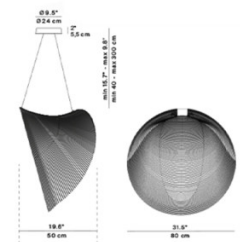

Luceplan Illan LED Suspension

LA11046

SOURCE: <https://www.davidvillagelighting.co.uk/product/Luceplan-Illan-LED-Suspension/10001875>

PRODUCT DESCRIPTION

Designer: Zsuzsanna Horvath

Luceplan Illan LED Suspension

The Luceplan Illan LED Suspension is a sculptural lighting solution which is crafted from flexible plywood, cut by a laser into intricate strips which create a grain pattern. The design is courtesy of Zsuzsanna Horvath and focuses on sustainability combined with modern technology, the result is an ethereal, vibrant design with a strong emotional and theatrical impact.

Illan appears to float in the air and its lightweight silhouette makes a statement whilst remaining unobtrusive, the result is a calming installation and thanks to the integrated LEDs, this luminaire provides a calming illumination which is evenly diffused and easy to dim. Available in three sizes, the Luceplan Illan can be installed independently or in clusters of varying sizes for a dramatic display.

PRODUCT SPECIFICATION

Light Source: **Small:** 25W, 2700K, 1437 Lumens
Medium: 32W, 2700K, 1603 Lumens
Large: 40W, 2700K, 2052 Lumens

IP Code: 20

Dimming: Dimmable via mains phase dimming.

Dimensions: Small:
Ø60cm
Depth: 40cm

Medium:
Ø80cm
Depth: 50cm

Large:
Ø100cm
Depth: 65cm

Minimum Drop Height: 40cm
Maximum Drop Height: 300cm
Ceiling Canopy: Ø24cm

Medium: