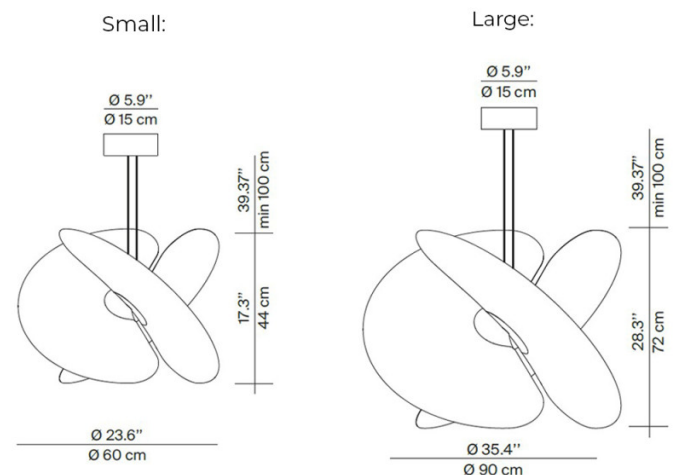

PRODUCT SPECIFICATION

Light Source: **Small:** 28W, 2700K, 1230 Lumens
Large: 54W, 2700K, 2460 Lumens

IP Code: 20

Dimming: Dimmable via mains phase dimming.

Dimensions: Small:
Ø60cm
Body Height: 44cm

Large:
Ø90cm
Body Height: 72cm

Minimum Drop Height: 100cm
Maximum Drop Height: 500cm
Ceiling Canopy: Ø15cm

For all sales and technical enquiries, please contact:

+44 (0)114 263 4266

info@davidvillagelighting.co.uk

www.davidvillagelighting.co.uk