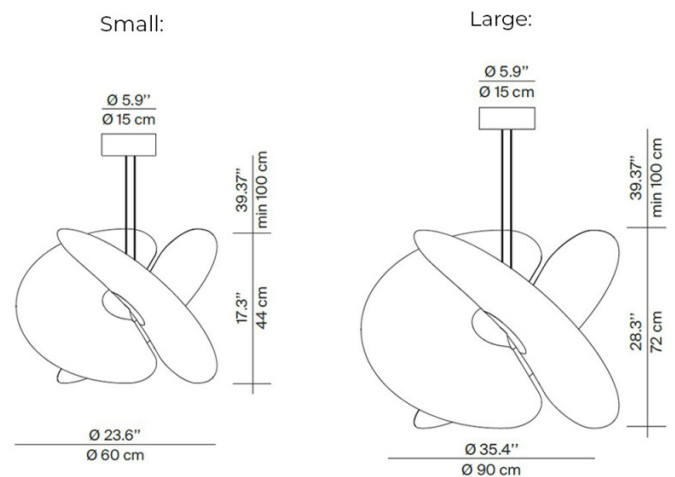

PRODUCT SPECIFICATION

Light Source: **Small:** 28W, 2700K, 1230 Lumens
Large: 54W, 2700K, 2460 Lumens

IP Code: 20

Dimming: Dimmable via mains phase dimming.

Dimensions: Small:
 Ø60cm
 Body Height: 44cm

Large:
 Ø90cm
 Body Height: 72cm

Minimum Drop Height: 100cm
 Maximum Drop Height: 500cm
 Ceiling Canopy: Ø15cm

For all sales and technical enquiries, please contact:

+44 (0)114 263 4266

info@davidvillagelighting.co.uk

www.davidvillagelighting.co.uk