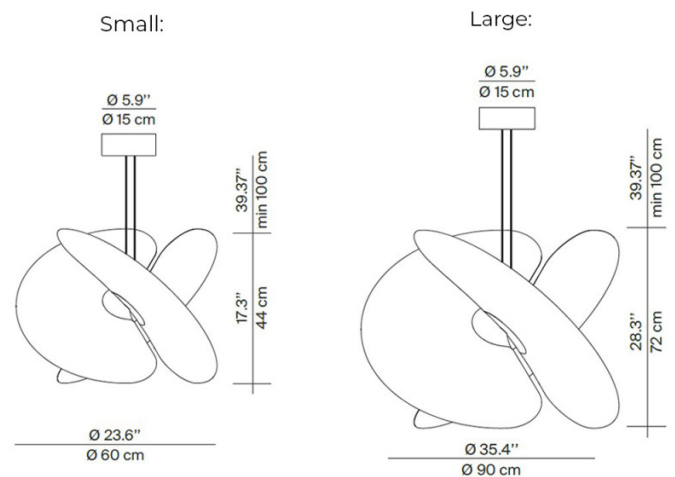

PRODUCT SPECIFICATION

Light Source: **Small:** 28W, 2700K, 1230 Lumens
Large: 54W, 2700K, 2460 Lumens

IP Code: 20

Dimming: Dimmable via mains phase dimming.

Dimensions: Small:
Ø60cm
Body Height: 44cm

Large:
Ø90cm
Body Height: 72cm

Minimum Drop Height: 100cm
Maximum Drop Height: 500cm
Ceiling Canopy: Ø15cm

For all sales and technical enquiries, please contact:

+44 (0)114 263 4266

info@davidvillagelighting.co.uk

www.davidvillagelighting.co.uk