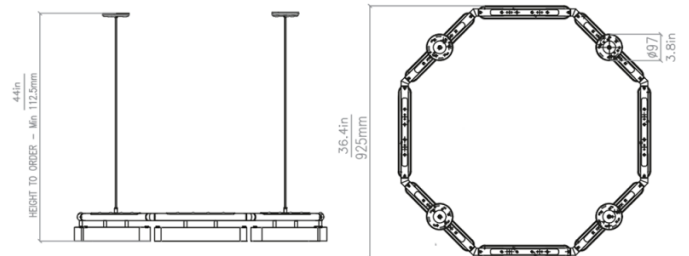

PRODUCT SPECIFICATION

Light Source: 5X 72W, 2700, 6552 Lumens

IP Code: 20

Dimming: Dimmable via Triac dimming

Dimensions: Shade Diameter: Ø92.5cm
Drop Height: 112.5cm

For all sales and technical enquiries, please contact: