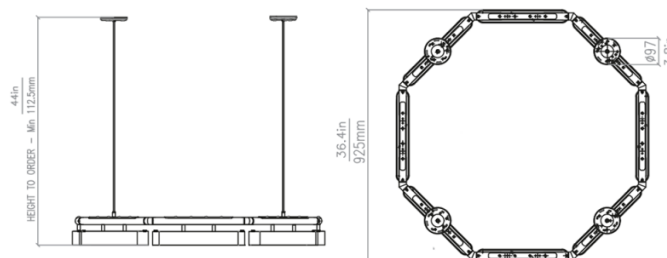

## PRODUCT SPECIFICATION

**Light Source:** 5 x 72W, 2700, 6552 Lumens

**IP Code:** 20

**Dimming:** Dimmable via Triac dimming.

**Dimensions:** Shade: Ø92.5cm  
Maximum Drop Length: 152cm  
Minimum Drop Length: 17cm