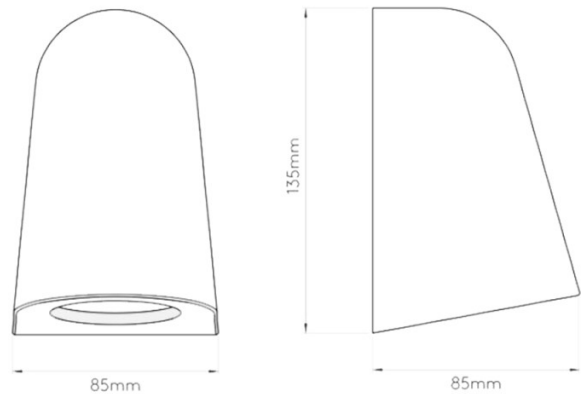

The Mast collection is ideal for outdoor use, bathroom (all zones) as well as for areas near the sea (less than 5 miles, 1000 hours salt spray tested). With an IP65, the Mast can be installed in all exterior settings. A wall light available in an antique brass, mass concrete, textured grey, matt white or textured black finish.

PRODUCT SPECIFICATION

Light Source: 1 x Max 35W GU10 lamp (excluded)

IP Code: 65

Dimming: Dimmable via mains phase dimming.

Dimensions: Height: 13.5cm
Width: 8.5cm
Depth: 85cm

For all sales and technical enquiries, please contact: