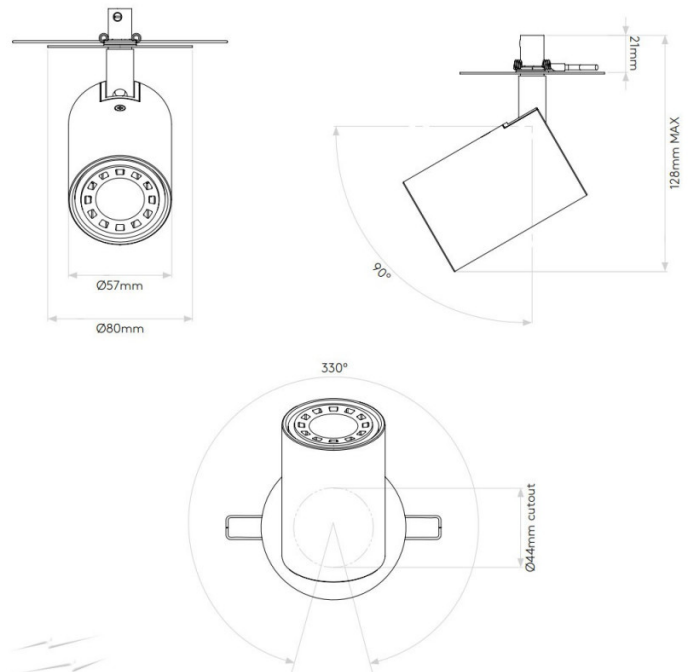

**BRAND NEW, OVERSTOCKED, ORIGINAL PACKAGING.
2 x Textured White Available.**

Another addition to the Ascoli family, the single Recessed light has a sleek and subtle design and is ideal for all rooms in your house, including bathrooms (zone 3). The spotlight can be tilted up to 90° or rotate it 330°. A suitable bedside table, or as a ceiling light with directional light you can adjust.

PRODUCT SPECIFICATION

- Light Source:** 1 x Max 6W LED GU10 (excluded)
- IP Code:** 20
- Dimming:** Dimmable via mains phase dimming.
- Dimensions:** Ø8cm
Height: 12.8cm
Depth: 2.1cm

For all sales and technical enquiries, please contact: