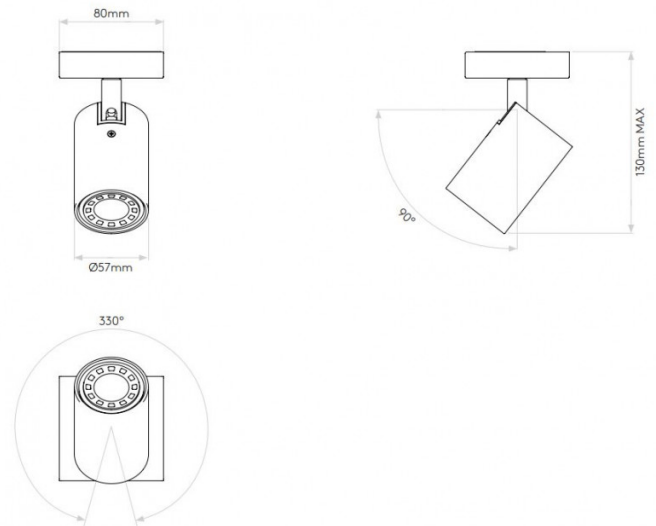

### Astro Ascoli Single Light

**BRAND NEW, OVERSTOCKED, ORIGINAL PACKAGING.**  
**1 x Textured White Available.**

A single spotlight, with a square base, the Ascoli Single emits a directional light, with a head that can be tilted up to 90° or rotated 330°. The spotlight can be dimmed when used with a compatible GU10 light bulb. The Ascoli Single Spotlight can be mounted on walls or ceilings and is a beautiful addition to hallways, kitchens, living areas and even as a bedside reading light.

## PRODUCT SPECIFICATION

- Light Source:** 1 x Max 6W LED GU10 (excluded)
- IP Code:** 20
- Dimming:** Dimmable via mains phase dimming.
- Dimensions:** Ø5.7cm  
 Height: 8cm  
 Width: 8cm

**For all sales and technical enquiries, please contact:**