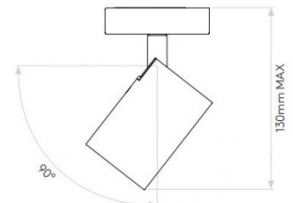

### Astro Ascoli Single Light

**BRAND NEW, OVERSTOCKED, ORIGINAL PACKAGING. 5 x Textured White Available.**

A single spotlight, with a square base, the Ascoli Single emits a directional light, with a head that can be tilted up to 90° or rotated 330°. The spotlight can be dimmed when used with a compatible GU10 light bulb. The Ascoli Single Spotlight can be mounted on walls or ceilings and is a beautiful addition to hallways, kitchens, living areas and even as a bedside reading light.

## PRODUCT SPECIFICATION

- Light Source:** 1 x Max 6w LED GU10 (excluded)
- IP Code:** 20
- Dimming:** Dimmable via mains phase dimming.
- Dimensions:** Ø5.7cm  
Height: 8cm  
Width: 8cm

**For all sales and technical enquiries, please contact:**