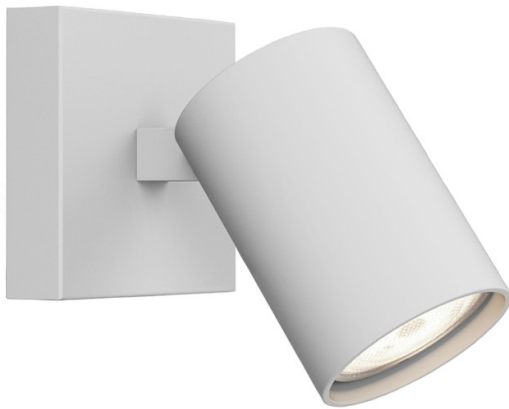

# Astro Ascoli Single Ceiling / Wall Light CLEARANCE

SOURCE: <https://www.davidvillagelighting.co.uk/product/Astro-Ascoli-Single-Ceiling-Wall-Light-CLEARANCE/10001869>

### Astro Ascoli Single Light

**BRAND NEW, OVERSTOCKED, ORIGINAL PACKAGING.**  
**1 x Textured White Available.**

A single spotlight, with a square base, the Ascoli Single emits a directional light, with a head that can be tilted up to 90° or rotated 330°. The spotlight can be dimmed when used with a compatible GU10 light bulb. The Ascoli Single Spotlight can be mounted on walls or ceilings and is a beautiful addition to hallways, kitchens, living areas and even as a bedside reading light.