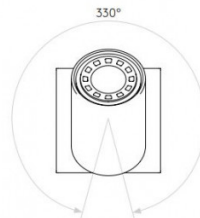

### Astro Ascoli Single Light

**BRAND NEW, OVERSTOCKED, ORIGINAL PACKAGING. 5 x Textured White Available.**

A single spotlight, with a square base, the Ascoli Single emits a directional light, with a head that can be tilted up to 90° or rotated 330°. The spotlight can be dimmed when used with a compatible GU10 light bulb. The Ascoli Single Spotlight can be mounted on walls or ceilings and is a beautiful addition to hallways, kitchens, living areas and even as a bedside reading light.

## PRODUCT SPECIFICATION

- Light Source:** 1 x Max 6w LED GU10 (excluded)
- IP Code:** 20
- Dimming:** Dimmable via mains phase dimming.
- Dimensions:** Ø5.7cm  
Height: 8cm  
Width: 8cm

**For all sales and technical enquiries, please contact:**