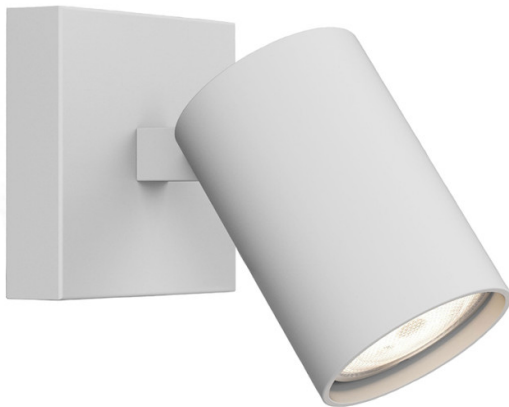

# Astro Ascoli Single Ceiling / Wall Light CLEARANCE

SOURCE: <https://www.davidvillagelighting.co.uk/product/Astro-Ascoli-Single-Ceiling-Wall-Light-CLEARANCE/10001869>

### Astro Ascoli Single Light

**BRAND NEW, OVERSTOCKED, ORIGINAL PACKAGING. 5 x Textured White Available.**

A single spotlight, with a square base, the Ascoli Single emits a directional light, with a head that can be tilted up to 90° or rotated 330°. The spotlight can be dimmed when used with a compatible GU10 light bulb. The Ascoli Single Spotlight can be mounted on walls or ceilings and is a beautiful addition to hallways, kitchens, living areas and even as a bedside reading light.