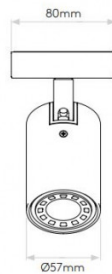

### Astro Ascoli Single Light

**BRAND NEW, OVERSTOCKED, ORIGINAL PACKAGING. 5 x Textured White Available.**

A single spotlight, with a square base, the Ascoli Single emits a directional light, with a head that can be tilted up to 90° or rotated 330°. The spotlight can be dimmed when used with a compatible GU10 light bulb. The Ascoli Single Spotlight can be mounted on walls or ceilings and is a beautiful addition to hallways, kitchens, living areas and even as a bedside reading light.

## PRODUCT SPECIFICATION

- Light Source:** 1 x Max 6w LED GU10 (excluded)
- IP Code:** 20
- Dimming:** Dimmable via mains phase dimming.
- Dimensions:** Ø5.7cm  
Height: 8cm  
Width: 8cm

**For all sales and technical enquiries, please contact:**