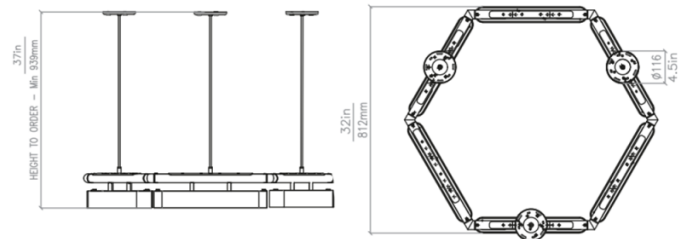

PRODUCT SPECIFICATION

Light Source: 6X 72W, 2700K, 6552 Lumens

IP Code: 20

Dimming: Dimmable via Triac dimming

Dimensions: Min drop height: 93.9cm
Depth: 81.2cm

For all sales and technical enquiries, please contact: