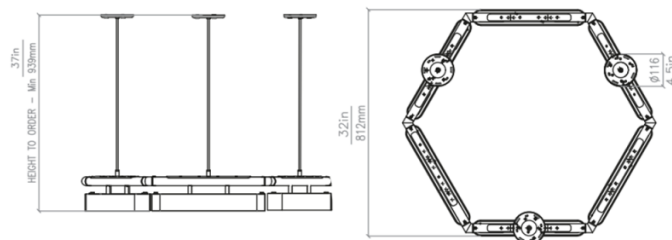

## PRODUCT SPECIFICATION

**Light Source:** 6 x 72W, 2700K, 6552 Lumens

**IP Code:** 20

**Dimming:** Dimmable via Triac dimming.

**Dimensions:** Shade: Ø81.2cm  
Maximum Drop Length: 152cm  
Minimum Drop Length: 17cm