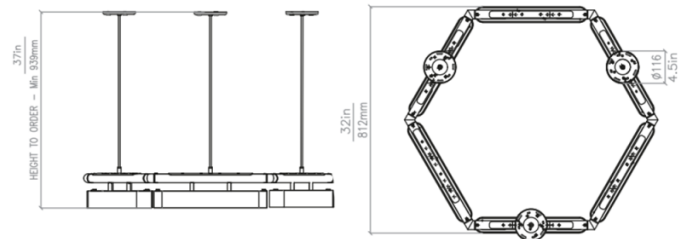

PRODUCT SPECIFICATION

Light Source: 6 x 72W, 2700K, 6552 Lumens

IP Code: 20

Dimming: Dimmable via Triac dimming.

Dimensions: Shade: Ø81.2cm
 Maximum Drop Length: 152cm
 Minimum Drop Length: 17cm

For all sales and technical enquiries, please contact: