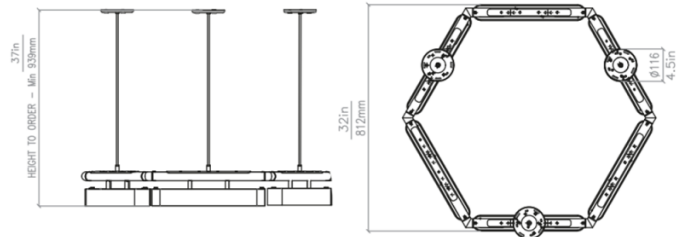

Bert Frank Colt Hexagon LED Chandelier has a customisable cable length allowing this light to adapt to rooms with high ceilings. This industrial-style chandelier is available in three metallic colourways: antique brass, brushed brass and dark bronze. The extravagant design is a testament to the careful attention to detail and commitment to quality that went into its creation.

PRODUCT SPECIFICATION

Light Source: 6 x 72W, 2700K, 6552 Lumens

IP Code: 20

Dimming: Dimmable via Triac dimming.

Dimensions: Shade: Ø81.2cm
Maximum Drop Length: 152cm
Minimum Drop Length: 17cm

For all sales and technical enquiries, please contact: