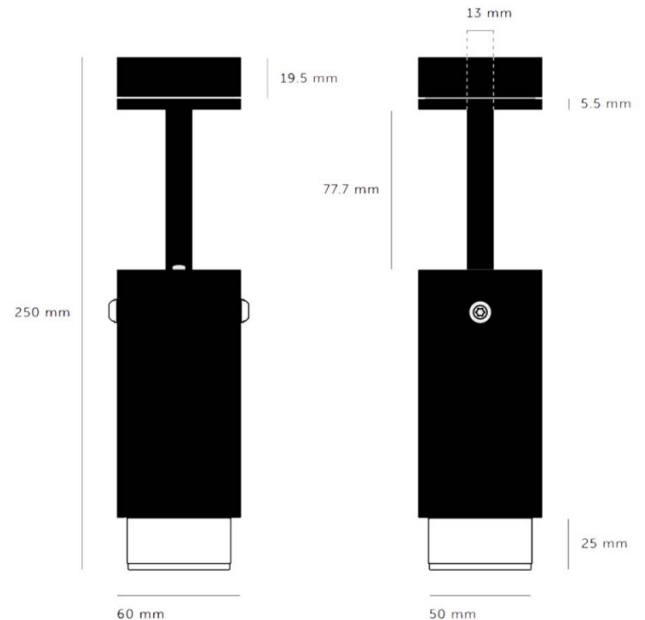

Designer: Massimo Minale

Exhaust Spot Ceiling Light by Buster + Punch

BRAND NEW, OVERSTOCKED, ORIGINAL PACKAGING.
3 x Stone/Brass Available.

The Buster + Punch Exhaust Spotlight is an adjustable fixture that features a sleek arm and body, providing a contemporary look for your space. Crafted from high-quality metal, the spotlight can be used throughout your interior, easily angled to direct the light where you need it, whether you want accent lighting or a general ambience. The industrial aesthetic of the ceiling light will update any design scheme and will look wonderful in professional projects and domestic settings. Exhaust Spotlight can be displayed individually for directional lighting in smaller spaces or utilised in larger numbers across your room. Perfect for kitchens, hallways, lobbies or dining spaces.

PRODUCT SPECIFICATION

- Light Source:** 1 x Max 9W GU10 LED (excluded)
- IP Code:** 20
- Dimming:** Dimmable via mains phase dimming.
- Dimensions:** Ø6cm
 Height: 25cm
 Arm Length: 7.7cm

For all sales and technical enquiries, please contact: