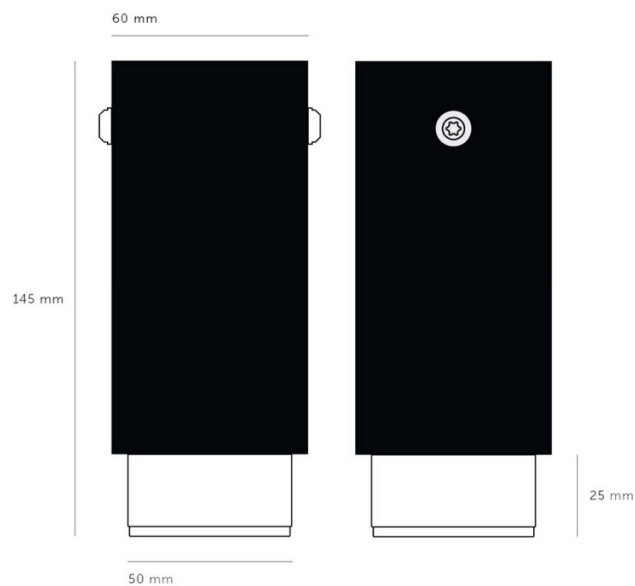

## PRODUCT SPECIFICATION

**Light Source:** 1 x Max 9W GU10 LED (excluded)

**IP Code:** 20

**Dimming:** Dimmable via mains phase dimming.

**Dimensions:** Diffuser: Ø5cm  
Height: 14.5cm  
Base: Ø6cm

**For all sales and technical enquiries, please contact:**