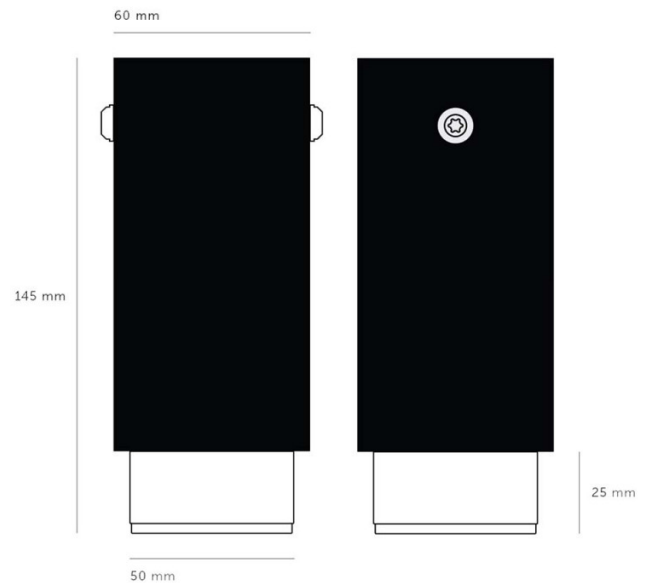

PRODUCT SPECIFICATION

Light Source: 1 x Max 9W GU10 LED (excluded)

IP Code: 20

Dimming: Dimmable via mains phase dimming.

Dimensions: Diffuser: Ø5cm
Height: 14.5cm
Base: Ø6cm

For all sales and technical enquiries, please contact: