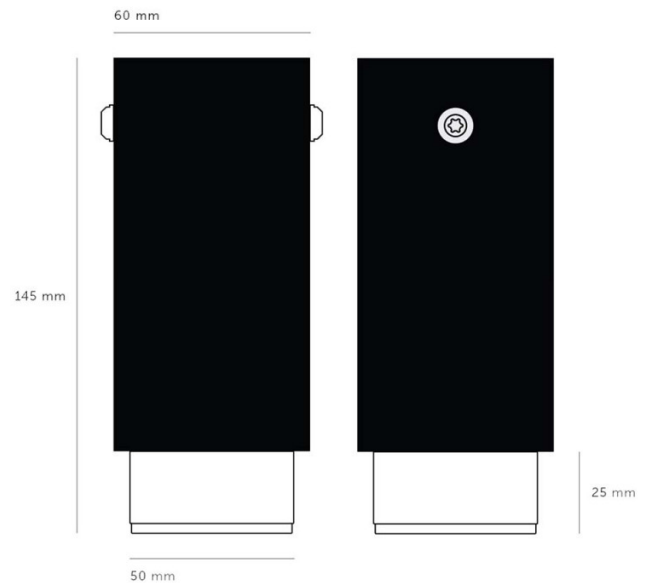

**CLEARANCE
OFFERS**

LA10495/C/CLEAR

Buster + Punch Exhaust Surface Ceiling Light CLEARANCE

SOURCE: <https://www.davidvillagelighting.co.uk/product/Buster-Punch-Exhaust-Surface-Ceiling-Light-CLEARANCE/10001863>

PRODUCT DESCRIPTION

Designer: Massimo Minale

Buster and Punch Exhaust Surface Light

BRAND NEW, OVERSTOCKED, ORIGINAL PACKAGING.
1 x Stone/Gun Metal Available.

Designed by Massimo Minale as part of the [Buster + Punch Exhaust collection](#), the Exhaust Surface Light is a ceiling application, providing a subtle yet effective glow. Epitomising the Buster + Punch brand, this surface ceiling lamp exhibits an industrial and contemporary aesthetic that can adapt to a range of interiors.

Minale found inspiration from motorcycle exhaust pipes when crafting this surface light, Exhaust is perfect for use as accent lighting throughout your interior, the surface light can be used in both residential and professional settings.

PRODUCT SPECIFICATION

Light Source: 1 x Max 9W GU10 LED (excluded)

IP Code: 20

Dimming: Dimmable via mains phase dimming.

Dimensions: Diffuser: Ø5cm
Height: 14.5cm
Base: Ø6cm