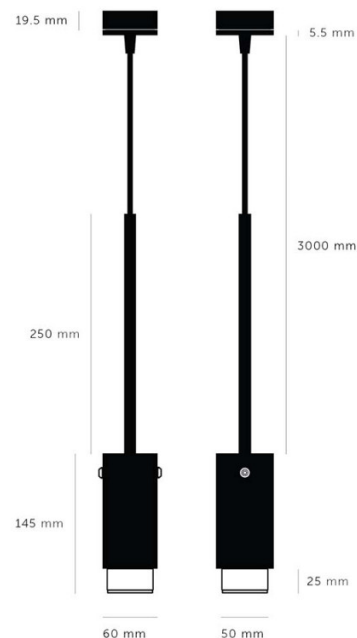

CLEARANCE
OFFERS

LA10495/CLEAR

Buster + Punch Exhaust Pendant CLEARANCE

SOURCE: <https://www.davidvillagelighting.co.uk/product/Buster-Punch-Exhaust-Pendant-CLEARANCE/10001862>

PRODUCT DESCRIPTION

Designer: Massimo Minale

Buster + Punch Exhaust Pendant

BRAND NEW, OVERSTOCKED, ORIGINAL PACKAGING.
1 x Stone/Brass Available.
2 x Stone/Gun Metal Available.

Designed by Massimo Minale and inspired by the exhaust pipe of motorcycles, the Buster + Punch Exhaust Pendant Light is a slimline lighting solution that can be used in homes, offices, hospitality and public interiors. With a colour-matched ceiling canopy, the pendant light can be applied alone or in multiple to provide a downward-directed light that is particularly useful over tables and surfaces. The Exhaust Pendant emits a concentrated and effective glow. Add a contemporary and modern look to your space with this stunning pendant and match with others from the [Buster + Punch Exhaust collection](#) for a consistent lighting scheme.

PRODUCT SPECIFICATION

Light Source: 1 x Max 9W GU10 LED (excluded)
IP Code: 20
Dimming: Dimmable via mains phase dimming.
Dimensions: Ø6cm
 Height: 14.5cm
 Drop Height: 300cm

For all sales and technical enquiries, please contact: