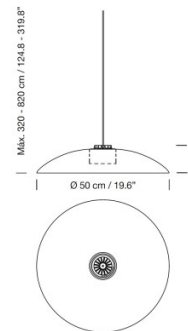

PRODUCT SPECIFICATION

- Light Source:** 7.7W, 2700K, 752 Lumens
- IP Code:** 20
- Dimming:** Dimmable via 1-10V dimming systems. Please consult your electrician, additional wiring may be required on site.
- Dimensions:** Shade: Ø50cm
Height: 10cm
Surface Canopy: Ø11cm x 6cm
Cable Length: 20cm-300cm