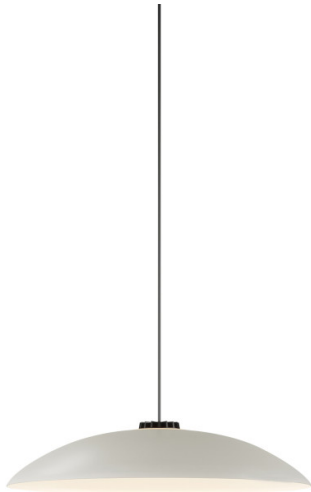

CLEARANCE
OFFERS

LA7887/CLEAR

Santa & Cole HeadHat Plate Medium LED Pendant CLEARANCE

SOURCE: <https://www.davidvillagelighting.co.uk/product/Santa-Cole-HeadHat-Plate-Medium-LED-Pendant-CLEARANCE/10001859>

PRODUCT DESCRIPTION

HeadHat Plate Medium LED Pendant Light by Santa & Cole

**BRAND NEW, OVERSTOCKED, ORIGINAL PACKAGING.
1 x White Available.**

The HeadHat Plate Pendant is a Santa & Cole light which uses the innovative HeadLED technology, where different shades can be used using the LED light source. The Plate pendant light is characterised by a hemispherical metal shade, exhibiting smooth lines and a large shape for effective lighting. The HeadHat Plate pendant lamp can be used as a main light or as ambient lighting in darker corners, creating a stylish lighting solution.

Other lights that use HeadLED technology include the [HeadHat Bowl pendant](#), the [M64 pendant](#) and the [Cirio Simple pendant](#).

Please Note: The Santa & Cole HeadHat Pendant comes with a 3m cable as standard. Although this can be upgraded to 8m. Please [contact us](#) for more information and pricing.

PRODUCT SPECIFICATION

- Light Source:** 7.7W, 2700K, 752 Lumens
- IP Code:** 20
- Dimming:** Dimmable via 1-10V dimming systems. Please consult your electrician, additional wiring may be required on site.
- Dimensions:** Shade: Ø50cm
Height: 10cm
Surface Canopy: Ø11cm x 6cm
Cable Length: 20cm-300cm