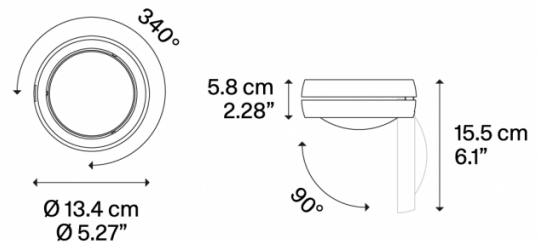

Lodes Nautilus Ceiling Light

**BRAND NEW, OVERSTOCKED, ORIGINAL PACKAGING.
1 x Matt White Available.**

Designed by Andrea Tosetto, the Nautilus ceiling light is characterised by its domed lampshade and metal structure, being modern and contemporary in look. The lampshade is adjustable and can be opened up to 90° from its position when flush to the ceiling and the shade can be turned on its axis 340°. This allows you to direct the light where you need, being versatile enough to use in a variety of big or small spaces, whether you want to create a spotlight or ambience.

PRODUCT SPECIFICATION

Light Source: 12W, 2700K, 995 Lumens

IP Code: 20

Dimming: Dimmable via Triac dimming.

Dimensions: Ø13.4cm
Max Height: 15.5cm

For all sales and technical enquiries, please contact:

+44 (0)114 263 4266