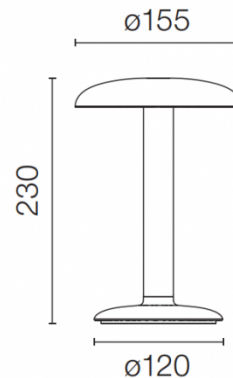

## PRODUCT SPECIFICATION

**Light Source:** 2,5W, 2700K, 159 Lumens

**IP Code:** 54

**Dimming:** Integrated dimmer on product.

**Dimensions:** Shade: Ø15.5cm  
Height: 23cm  
Base: Ø12cm

**For all sales and technical enquiries, please contact:**