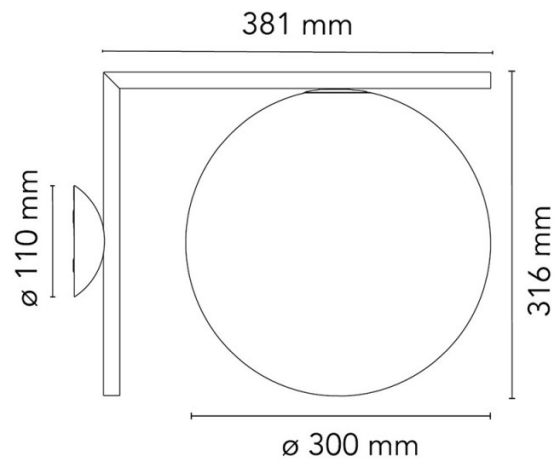

Flos IC C/W 2 Light

**BRAND NEW, OVERSTOCKED, ORIGINAL PACKAGING.
1 x Chrome C/W2 Available.**

The larger Flos IC C/W2 is a ceiling/wall light available in the [Flos IC lights collection](#). The Flos IC wall and ceiling light was designed by Michael Anastassiades and plays with the idea of shape and balance. The wall/ceiling lamp is made from a glossy glass sphere which appears to balance on a metal rod, providing a soft and diffused light. The Flos IC ceiling/wall lamp has a discrete and perhaps even subtle design but when lit, it becomes the center of attention. Perfect for many settings, use in both the home and professional interiors to create a warming and inviting glow.

PRODUCT SPECIFICATION

Light Source: 1 x Max 205W E27 T38 (excluded)

IP Code: 20

Dimming: Dimmable via mains phase dimming

Dimensions: Shade: Ø30cm
Height: 31.6cm
Depth: 38.1cm
Base: Ø11cm

C/W2

For all sales and technical enquiries, please contact: