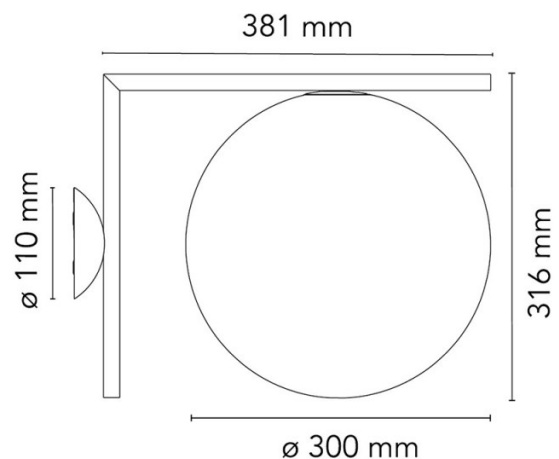

C/W2

For all sales and technical enquiries, please contact:

+44 (0)114 263 4266

info@davidvillagelighting.co.uk

www.davidvillagelighting.co.uk