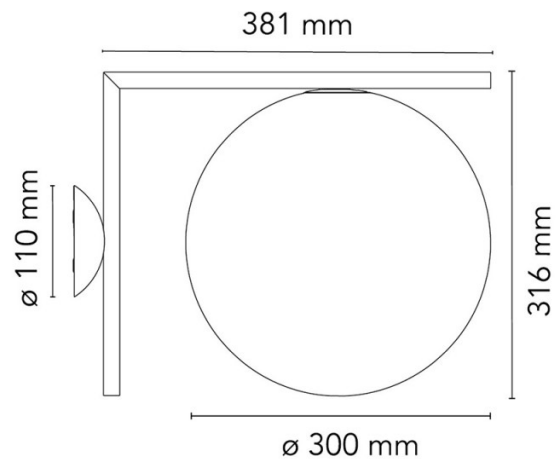

Flos IC C/W 2 Light

BRAND NEW, OVERSTOCKED, ORIGINAL PACKAGING.
1 x Chrome C/W2 Available.

The larger Flos IC C/W2 is a ceiling/wall light available in the [Flos IC lights collection](#). The Flos IC wall and ceiling light was designed by Michael Anastassiades and plays with the idea of shape and balance. The wall/ceiling lamp is made from a glossy glass sphere which appears to balance on a metal rod, providing a soft and diffused light. The Flos IC ceiling/wall lamp has a discrete and perhaps even subtle design but when lit, it becomes the center of attention. Perfect for many settings, use in both the home and professional interiors to create a warming and inviting glow.

PRODUCT SPECIFICATION

Light Source: 1 x Max 205W E27 T38 (excluded)

IP Code: 20

Dimming: Dimmable via mains phase dimming

Dimensions: Shade: Ø30cm
Height: 31.6cm
Depth: 38.1cm
Base: Ø11cm

C/W2

For all sales and technical enquiries, please contact: