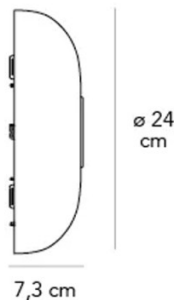

PRODUCT SPECIFICATION

Light Source: **Small:** 20.5W, 3000K, 2200 Lumens
Medium: 30.5W, 3000K, 3000 Lumens

IP Code: 20

Dimming: Dimmable via mains phase dimming.

Dimensions: Small:
Shade: Ø24cm
Depth: 7.3cm

Medium:
Shade: Ø36cm
Depth: 9.8cm

Small

Medium

For all sales and technical enquiries, please contact:

+44 (0)114 263 4266

info@davidvillagelighting.co.uk

www.davidvillagelighting.co.uk