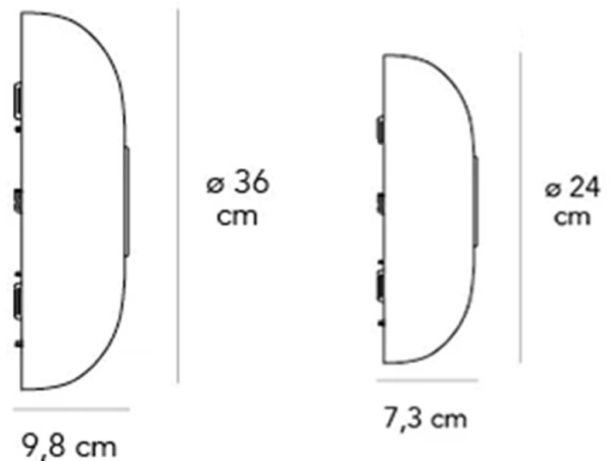

PRODUCT SPECIFICATION

Light Source: **Small** - 20.5W, 3000K, 2200 Lumens
Medium - 30.5W, 3000K, 3000 Lumens

IP Code: 20

Dimming: Dimmable via mains phase dimming

Dimensions: **Small**
Height: Ø24cm
Depth: 7.3cm
Medium
Height: Ø36cm
Depth: 9.8cm