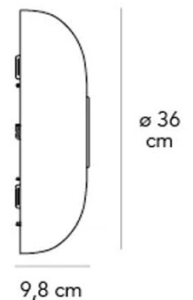

PRODUCT SPECIFICATION

Light Source: **Small:** 20.5W, 3000K, 2200 Lumens
Medium: 30.5W, 3000K, 3000 Lumens

IP Code: 20

Dimming: Dimmable via mains phase dimming.

Dimensions: Small:
Shade: Ø24cm
Depth: 7.3cm

Medium:
Shade: Ø36cm
Depth: 9.8cm

Small

Medium

For all sales and technical enquiries, please contact:

+44 (0)114 263 4266

info@davidvillagelighting.co.uk

www.davidvillagelighting.co.uk