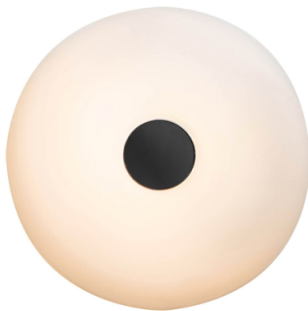

FontanaArte

Fontana Arte Tropico LED Wall Light

LA11043/W

SOURCE: <https://www.davidvillagelighting.co.uk/product/Fontana-Arte-Tropico-LED-Wall-Light/10001852>

PRODUCT DESCRIPTION

Designer: Gabriele and Oscar Buratti

Fontana Arte Tropico LED Wall Light

Fontana Arte Tropico LED Wall Light was created by Gabriele and Oscar Buratti. Glass and metal shapes come together to capture and disperse light in the surroundings. As light moves through layers of translucent glass, highlighted by elegant curves and the artistry of blown glass, it can produce unexpected and captivating patterns, designs, and moods. Tropico has a round shade made of opaque opaline glass and secured by a metal central button.

Tropico LED Wall Light's opaline blown glass diffuser is phase-cut dimmable, ideal for creating the perfect ambience in both commercial and residential spaces. The central metal disc is available in gold or black nickel-plated. Tropico LED Wall Light is available in two sizes: small and medium and therefore can be strategically positioned to produce an aesthetically pleasing sequence, resulting in a clean and striking ensemble.

PRODUCT SPECIFICATION

Light Source: **Small** - 20.5W, 3000K, 2200 Lumens
Medium - 30.5W, 3000K, 3000 Lumens

IP Code: 20

Dimming: Dimmable via mains phase dimming

Dimensions: **Small**
Height: Ø24cm
Depth: 7.3cm
Medium
Height: Ø36cm
Depth: 9.8cm