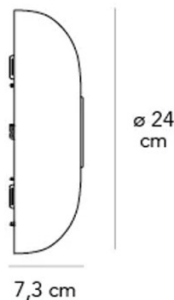

## PRODUCT SPECIFICATION

**Light Source:** **Small:** 20.5W, 3000K, 2200 Lumens  
**Medium:** 30.5W, 3000K, 3000 Lumens

**IP Code:** 20

**Dimming:** Dimmable via mains phase dimming.

**Dimensions: Small:**  
Shade: Ø24cm  
Depth: 7.3cm

**Medium:**  
Shade: Ø36cm  
Depth: 9.8cm

Small

Medium

**For all sales and technical enquiries, please contact:**

+44 (0)114 263 4266

[info@davidvillagelighting.co.uk](mailto:info@davidvillagelighting.co.uk)