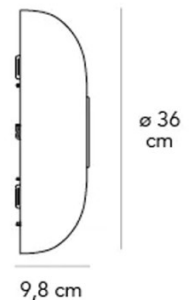

## PRODUCT SPECIFICATION

**Light Source:** **Small:** 20.5W, 3000K, 2200 Lumens  
**Medium:** 30.5W, 3000K, 3000 Lumens

**IP Code:** 20

**Dimming:** Dimmable via mains phase dimming.

**Dimensions: Small:**  
Shade: Ø24cm  
Depth: 7.3cm

**Medium:**  
Shade: Ø36cm  
Depth: 9.8cm

Small

Medium

**For all sales and technical enquiries, please contact:**

+44 (0)114 263 4266

[info@davidvillagelighting.co.uk](mailto:info@davidvillagelighting.co.uk)