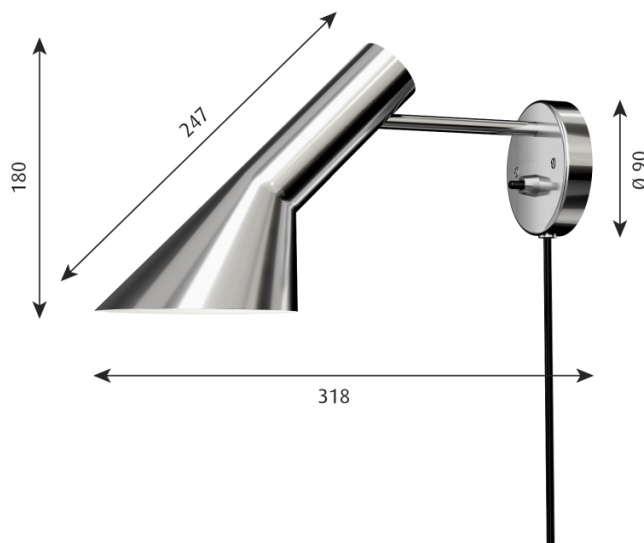

The Louis Poulsen AJ Wall Light features a swivelling 9cm diameter shade, creating a focused beam of light with very little glare. This wall light comes with a cable which plugs into the wall. Alternatively, the light can be hard-wired into the wall by a qualified electrician.

PRODUCT SPECIFICATION

Light Source: 1 x Max 5W E14 LED (excluded)

IP Code: 20

Dimming: Integrated on/off switch on the product.

Dimensions: Height: 18cm
Shade Length: 24.7cm
Depth: 31.8cm
Wall Base: Ø9cm

For all sales and technical enquiries, please contact: