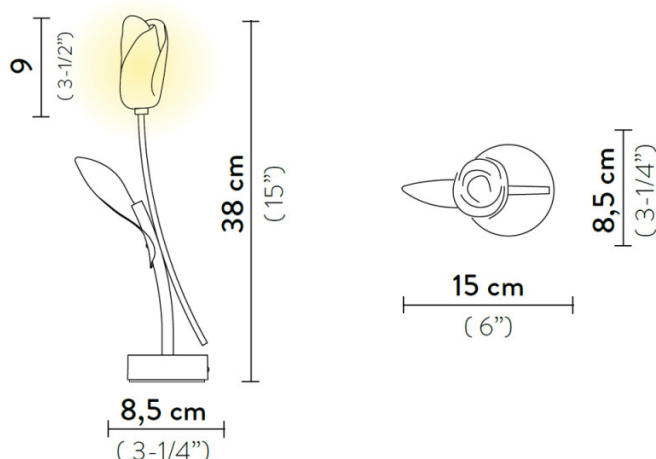

PRODUCT SPECIFICATION

Light Source: 1.3W, 3000K, 150 Lumens

IP Code: 20

Dimming: Integrated dimmer on the product.

Dimensions: Height: 38cm
Shade Height: 9cm
Base: Ø8.5cm

For all sales and technical enquiries, please contact: