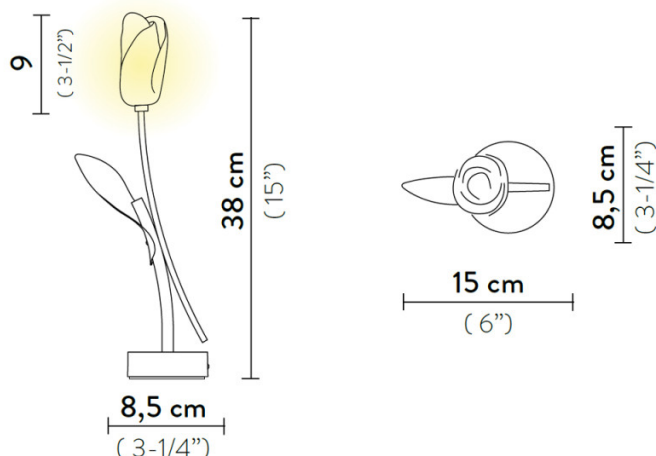

PRODUCT SPECIFICATION

Light Source: 1.3W, 3000K, 150 Lumens

IP Code: 20

Dimming: Integrated dimmer on the product.

Dimensions: Height: 38cm
Shade Height: 9cm
Base: Ø8.5cm

For all sales and technical enquiries, please contact: