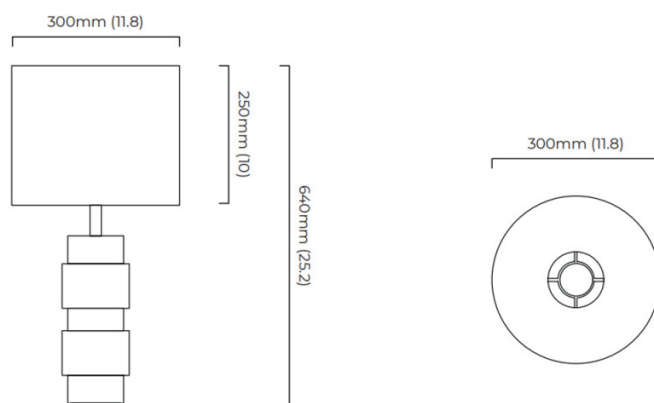

PRODUCT SPECIFICATION

Light Source: 1 x Max 60W E27 Dimmable (excluded)

IP Code: 20

Dimming: In-line dimmer on the cable.

Dimensions: Shade: Ø30cm
Shade Height: 25cm
Full Height: 64cm
Cable Length: 200cm

For all sales and technical enquiries, please contact: