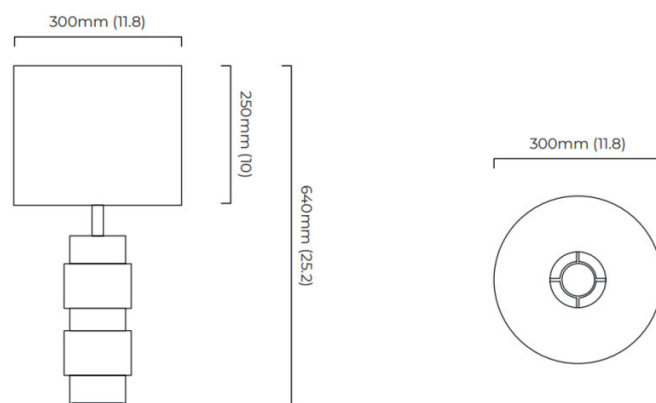

PRODUCT SPECIFICATION

Light Source: 1 x Max 60W E27 Dimmable (excluded)

IP Code: 20

Dimming: In-line dimmer on the cable.

Dimensions: Shade: Ø30cm
Shade Height: 25cm
Full Height: 64cm
Cable Length: 200cm

For all sales and technical enquiries, please contact: