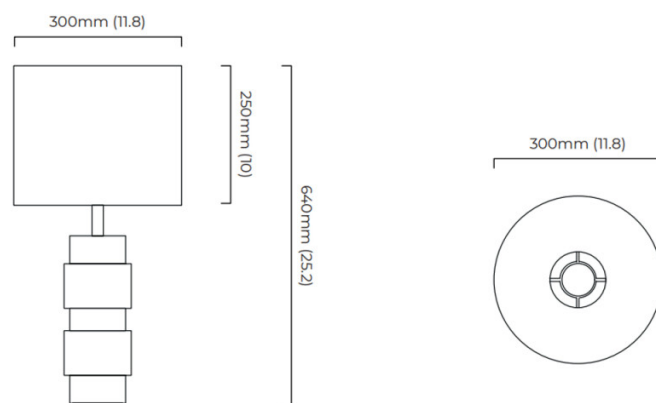

## PRODUCT SPECIFICATION

**Light Source:** 1 x Max 60W E27 Dimmable (excluded)

**IP Code:** 20

**Dimming:** In-line dimmer on the cable.

**Dimensions:** Shade: Ø30cm  
Shade Height: 25cm  
Full Height: 64cm  
Cable Length: 200cm