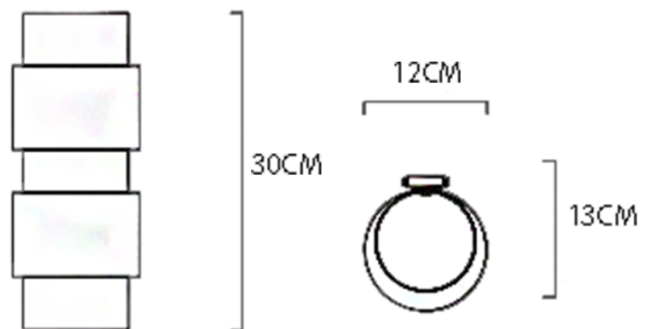

## PRODUCT SPECIFICATION

- Light Source:** 2x Max 25W, G9 Halogen (Excluded)
- IP Code:** 20
- Dimming:** Dimmable via mains phase dimming
- Dimensions:** Height: 30cm  
Depth: 13cm  
Width: 12cm

For all sales and technical enquiries, please contact: