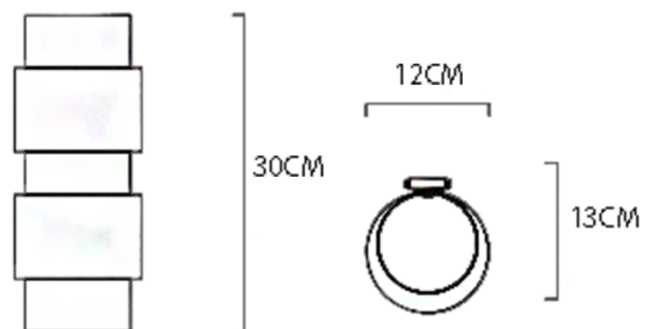

## PRODUCT SPECIFICATION

**Light Source:** 2x Max 25W, G9 Halogen (Excluded)

**IP Code:** 20

**Dimming:** Dimmable via mains phase dimming

**Dimensions:** Height: 30cm  
Depth: 13cm  
Width: 12cm

For all sales and technical enquiries, please contact: