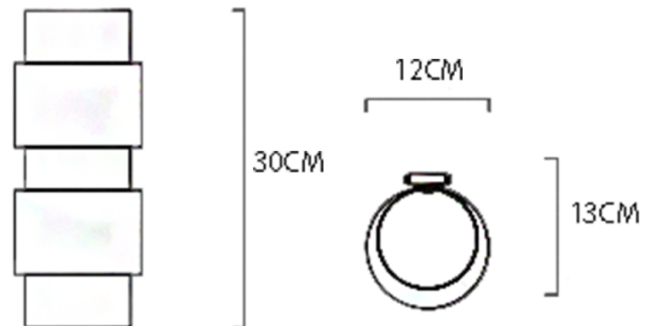

PRODUCT SPECIFICATION

Light Source: 2x Max 25W, G9 Halogen (Excluded)

IP Code: 20

Dimming: Dimmable via mains phase dimming

Dimensions: Height: 30cm
Depth: 13cm
Width: 12cm

For all sales and technical enquiries, please contact: