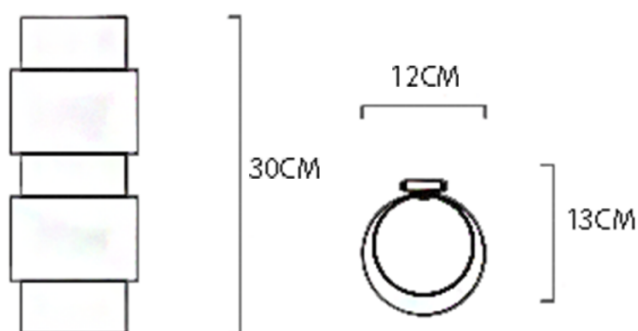

PRODUCT SPECIFICATION

Light Source: 2x Max 25W, G9 Halogen (Excluded)

IP Code: 20

Dimming: Dimmable via mains phase dimming

Dimensions: Height: 30cm
Depth: 13cm
Width: 12cm

For all sales and technical enquiries, please contact: