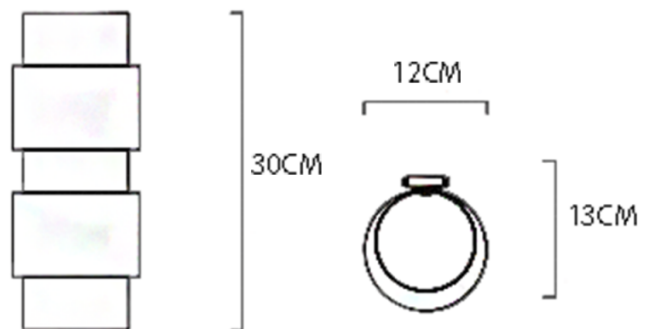

PRODUCT SPECIFICATION

Light Source: 2x Max 25W, G9 Halogen (Excluded)

IP Code: 20

Dimming: Dimmable via mains phase dimming

Dimensions: Height: 30cm
Depth: 13cm
Width: 12cm

For all sales and technical enquiries, please contact: