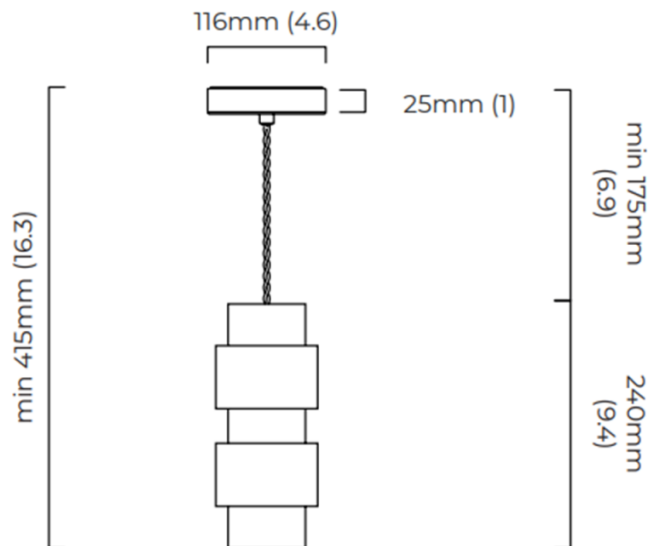

CTO LIGHTING

CTO Lighting Ring Pendant Light

LA11039

SOURCE: <https://www.davidvillagelighting.co.uk/product/CTO-Lighting-Ring-Pendant-Light/10001836>

PRODUCT DESCRIPTION

Designer: CTO Lighting

CTO Lighting Ring Pendant Light

The CTO Lighting in-house designers created the Ring Pendant Light. Inspired by the art of chiaroscuro and using strong light and shadows, the Ring pendant has been cleverly constructed to deliver richness and warmth to any environment. The sculpturally dramatic shade harnesses the light source and creates a direct downward illumination, ideal for an aesthetically pleasing display within a kitchen or lounge area. Suspended by a black silk braided flex cable at a minimum height of 17.5cm, this stunning pendant is adaptable to your preferences.

PRODUCT SPECIFICATION

- Light Source:** 1x Max 6W, E14 LED (Excluded)
- IP Code:** 20
- Dimming:** Dimmable via mains phase dimming
- Dimensions:** Minimum cable length: 17.5cm
Minimum drop height: 41.5cm
Shade height: 24cm