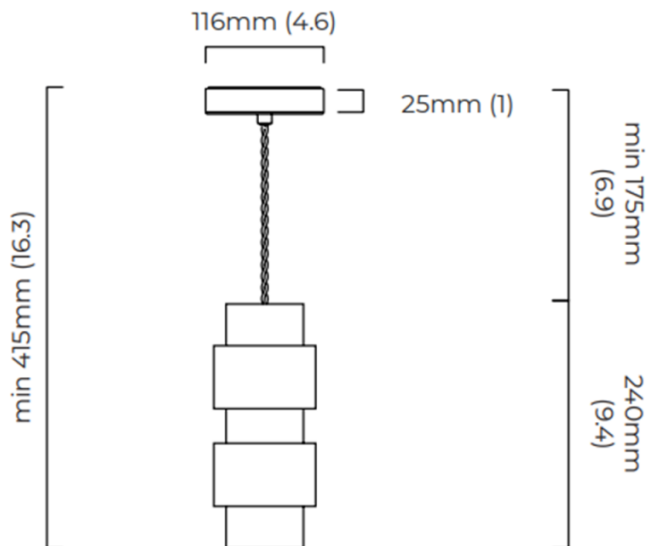

CTO LIGHTING

CTO Lighting Ring Pendant Light

LA11039

SOURCE: <https://www.davidvillagelighting.co.uk/product/CTO-Lighting-Ring-Pendant-Light/10001836>

PRODUCT DESCRIPTION

Designer: CTO Lighting

CTO Lighting Ring Pendant Light

The CTO Lighting in-house designers created the Ring Pendant Light. Inspired by the art of chiaroscuro and using strong light and shadows, the Ring pendant has been cleverly constructed to deliver richness and warmth to any environment. The sculpturally dramatic shade harnesses the light source and creates a direct downward illumination, ideal for an aesthetically pleasing display within a kitchen or lounge area. Suspended by a black silk braided flex cable at a minimum height of 17.5cm, this stunning pendant is adaptable to your preferences.

PRODUCT SPECIFICATION

- Light Source:** 1x Max 6W, E14 LED (Excluded)
- IP Code:** 20
- Dimming:** Dimmable via mains phase dimming
- Dimensions:** Minimum cable length: 17.5cm
Minimum drop height: 41.5cm
Shade height: 24cm