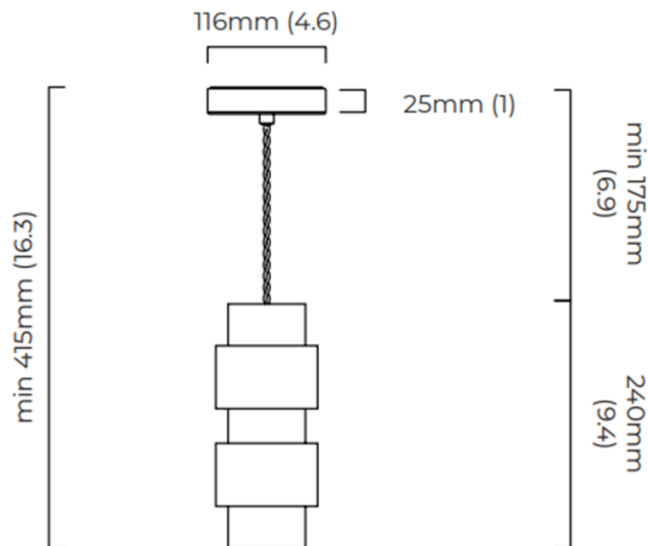

CTO Lighting Ring Pendant

LA11039

SOURCE: <https://www.davidvillagelighting.co.uk/product/CTO-Lighting-Ring-Pendant/10001836>

PRODUCT DESCRIPTION

Designer: CTO Lighting

CTO Lighting Ring Pendant

In-house designers created the CTO Lighting Ring Pendant. Inspired by the art of chiaroscuro and using strong light and shadows, the Ring pendant has been cleverly constructed to deliver richness and warmth to any environment. The sculpturally dramatic shade harnesses the light source and creates a direct downward illumination, ideal for an aesthetically pleasing display within a kitchen or lounge area. Suspended by a black silk braided flex cable at a minimum height of 17.5cm, this stunning pendant is adaptable to your preferences.

PRODUCT SPECIFICATION

- Light Source:** 1x Max 6W, E14 LED (Excluded)
- IP Code:** 20
- Dimming:** Dimmable via mains phase dimming
- Dimensions:** Minimum cable length: 17.5cm
Minimum drop height: 41.5cm
Shade height: 24cm