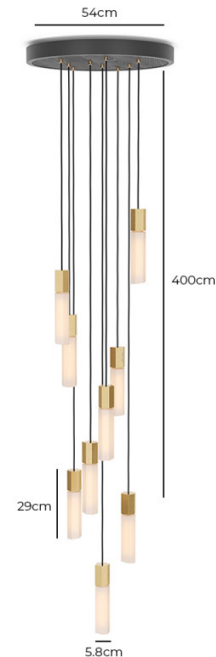

### Tala Basalt Nine Pendant

The largest in the collection, the Tala Basalt Nine Pendant features nine hexagonal light sources which are fitted into solid metal pendant fittings. The pendant can be provided in either Brass or Stainless Steel with translucent mouth-blown borosilicate glass bulbs to create a dramatic statement light. The inspiration for this lighting solution came from the thousands of extruded basalt columns that make up the Giant's Causeway in Northern Ireland, creating an expression of nature's mathematical beauty.

The Basalt Nine Pendant Light is an elegant luminaire with an industrial edge, it can adapt to a range of modern interiors and suit an array of personal styles. Due to its size, it is a dramatic installation for entryways, atriums, stairwells, hotel lobbies and large reception areas. The pendant's warm glow elevates your room, with smooth dimming optimisation allowing you to customise the output to suit your needs.

## PRODUCT SPECIFICATION

**Light Source:** 9 x Max 5W E27 LED (included)

**IP Code:** 20

**Dimming:** Dimmable via mains phase dimming.

**Dimensions:** Individual Body Height: 29cm  
Individual Body Width: 5.8cm  
Maximum Cable Length: 400cm  
Ceiling Canopy: 54cm