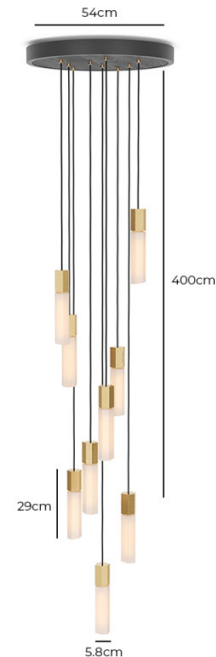

tala.

Tala Basalt Nine Pendant

LA11038/9

SOURCE: <https://www.davidvillagelighting.co.uk/product/Tala-Basalt-Nine-Pendant/10001834>

PRODUCT DESCRIPTION

Designer: Tala Lighting

Tala Basalt Nine Pendant

The largest in the collection, the Tala Basalt Nine Pendant features nine hexagonal light sources which are fitted into solid metal pendant fittings. The pendant can be provided in either Brass or Stainless Steel with translucent mouth-blown borosilicate glass to create a dramatic statement light. The inspiration for this lighting solution came from the thousands of extruded basalt columns that make up the Giant's Causeway in Northern Ireland, creating an expression of nature's mathematical beauty.

The Basalt Nine Pendant Light is an elegant luminaire with an industrial edge, it can adapt to a range of modern interiors and suit an array of personal styles. Due to its size, it is a dramatic installation for entryways, atriums, stairwells, hotel lobbies and large reception areas. The pendant's warm glow elevates your room, with smooth dimming optimisation allowing you to customise the output to suit your needs.

PRODUCT SPECIFICATION

- Light Source:** 9 x Max 5W E27 LED (Excluded)
- IP Code:** 20
- Dimming:** Dimmable via mains phase dimming.
- Dimensions:** Individual Body Height: 29cm
Individual Body Width: 5.8cm
Maximum Cable Length: 400cm
Ceiling Canopy: 54cm