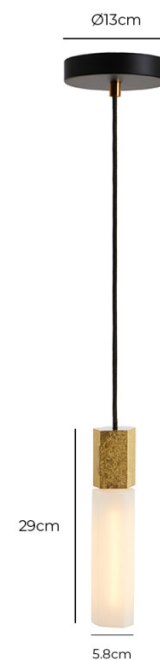

tala.

Tala Basalt Pendant

LA11038

SOURCE: <https://www.davidvillagelighting.co.uk/product/Tala-Basalt-Pendant/10001832>

PRODUCT DESCRIPTION

Designer: Tala Lighting

Tala Basalt Pendant

The Tala Basalt Pendant draws inspiration from the thousands of basalt columns found along the Giants Causeway in Northern Ireland. With a focus on its materials, this pendant light is crafted from cast brass or wax cast stainless steel with a mouth-blown borosilicate glass bulb. The abstract hexagonal shape of the pendant adds a playful yet elegant touch to your interior and the ambient light it provides will create a stunning atmosphere. Featuring optimised technology for smooth dimming, the Tala Basalt allows you to easily personalise the atmosphere of your room depending on your needs.

The Basalt Pendant is a beautiful lighting solution for modern residential and commercial spaces, a perfect accompaniment in bedrooms, kitchens, restaurants, hotels and above shop counters. The pendant can be displayed individually or in multiples, similarly for larger spaces that require a more dramatic installation, the Tala Basalt is available as a [Trio](#) or a [Cluster of Nine](#).

PRODUCT SPECIFICATION

Light Source: 1 x Max 5W E27 LED (included)

IP Code: 20

Dimming: Dimmable via mains phase dimming.

Dimensions: Body Height: 29cm
Body Width: 5.8cm
Cable Length: 400cm
Ceiling Canopy: Ø13cm