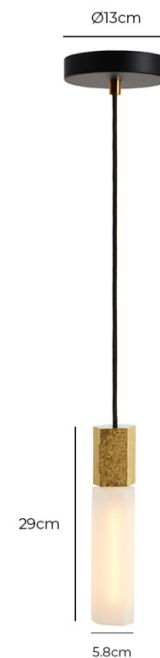

PRODUCT SPECIFICATION

Light Source: 1 x Max 5W E27 LED (included)

IP Code: 20

Dimming: Dimmable via mains phase dimming.

Dimensions: Body Height: 29cm
Body Width: 5.8cm
Cable Length: 400cm
Ceiling Canopy: Ø13cm