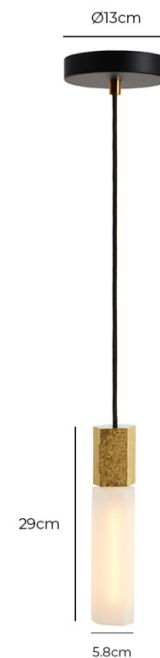

## Tala Basalt Pendant

LA11038

SOURCE: <https://www.davidvillagelighting.co.uk/product/Tala-Basalt-Pendant/10001832>

### Tala Basalt Pendant

The Tala Basalt Pendant draws inspiration from the thousands of basalt columns found along the Giants Causeway in Northern Ireland. With a focus on its materials, this pendant light is crafted from cast brass or wax cast stainless steel with a mouth-blown borosilicate glass bulb. The abstract hexagonal shape of the pendant adds a playful yet elegant touch to your interior and the ambient light it provides will create a stunning atmosphere. Featuring optimised technology for smooth dimming, the Tala Basalt allows you to easily personalise the atmosphere of your room depending on your needs.

The Basalt Pendant is a beautiful lighting solution for modern residential and commercial spaces, a perfect accompaniment in bedrooms, kitchens, restaurants, hotels and above shop counters. The pendant can be displayed individually or in multiples, similarly for larger spaces that require a more dramatic installation, the Tala Basalt is available as a [Trio](#) or a [Cluster of Nine](#).

### PRODUCT SPECIFICATION

**Light Source:** 1 x Max 5W E27 LED (included)

**IP Code:** 20

**Dimming:** Dimmable via mains phase dimming.

**Dimensions:** Body Height: 29cm  
Body Width: 5.8cm  
Cable Length: 400cm  
Ceiling Canopy: Ø13cm