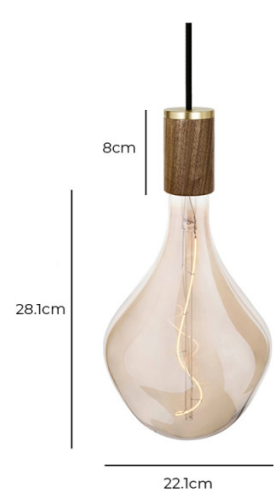

tala.

Tala Voronoi II Pendant

LA11033

SOURCE: <https://www.davidvillagelighting.co.uk/product/Tala-Voronoi-II-Pendant/10001825>

PRODUCT DESCRIPTION

Designer: Tala Lighting

Tala Voronoi II Pendant

The Voronoi II Pendant is a design by Tala who drew inspiration from nature and the patterns found within leaves and forest canopies. This decorative pendant light not only catches your eye and adds an artistic touch to your space but it also provides a calming ambient illumination that is soft and layered thanks to the glass's siron tint finish. This glass is mouth-blown by artisans and utilises an LED filament which wraps around the central core.

PRODUCT SPECIFICATION

Light Source: 1 x Max 3W E27 LED Tala Bulb (included)

IP Code: 20

Dimming: Dimmable via mains phase dimming.

Dimensions: **Brass & Graphite Structure:**

Height: 7.9cm
Width: 4cm

Oak & Walnut Structure:

Height: 8cm
Width: 5cm

Bulb:

Height: 28.1cm
Width: 17.1cm

Maximum Cable Length: 300cm

Ceiling Canopy: Ø8cm

Metal:

Wood:

For all sales and technical enquiries, please contact: