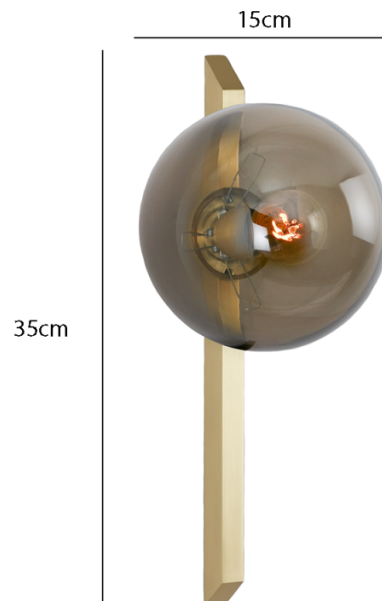

### CTO Lighting Gaia Tall Wall Light

CTO Lighting Gaia Tall Wall Light has been carefully created with precision engineering, enabling them to cast light from the wall seamlessly throughout the room. The meticulous attention to detail, combined with the handblown glass shades, gives Gaia Tall Wall Light its distinct elegance and sophistication. Gaia Tall Wall Light have a compact structure which makes them versatile for use in almost any scale of interior, particularly suited for spaces with a narrow profile. Whether it is a residential or commercial establishment, Gaia Tall Wall Light's refined design and high-end finish make it stand out and add a touch of elegance to any interior. Gaia Tall Wall Lights can be featured in multiples for creative placements and can be mounted facing upwards or downwards.

Gaia Tall Wall Light comes in two structural colours, bronze and brass, and is attached to a light source. The glass globe shades are available in opaline or smoked glass, providing excellent variety to match your space.

## PRODUCT SPECIFICATION

**Light Source:** 1x Max 25W, E14 (Excluded)

**IP Code:** 20

**Dimming:** Dimmable via mains phase dimming

**Dimensions:** Structure Length: 35cm  
Shade: Ø15cm

**For all sales and technical enquiries, please contact:**