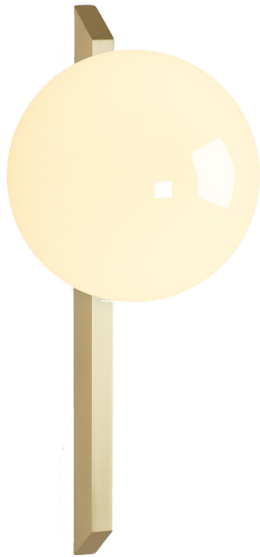

CTO LIGHTING

CTO Lighting Gaia Tall Wall Light

LA11030/TW

SOURCE: <https://www.davidvillagelighting.co.uk/product/CTO-Lighting-Gaia-Tall-Wall-Light/10001822>

PRODUCT DESCRIPTION

Designer: CTO Lighting

CTO Lighting Gaia Tall Wall Light

CTO Lighting Gaia Tall Wall Light has been carefully created with precision engineering, enabling them to cast light from the wall seamlessly throughout the room. The meticulous attention to detail, combined with the handblown glass shades, gives Gaia Tall Wall Light its distinct elegance and sophistication. Gaia Tall Wall Light have a compact structure which makes them versatile for use in almost any scale of interior, particularly suited for spaces with a narrow profile. Whether it is a residential or commercial establishment, Gaia Tall Wall Light's refined design and high-end finish make it stand out and add a touch of elegance to any interior. Gaia Tall Wall Lights can be featured in multiples for creative placements and can be mounted facing upwards or downwards.

Gaia Tall Wall Light comes in two structural colours, bronze and brass, and is attached to a light source. The glass globe shades are available in opaline or smoked glass, providing excellent variety to match your space.