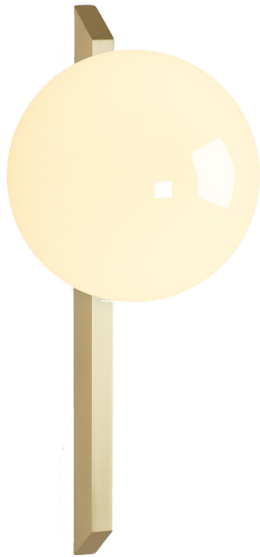

# CTO Lighting Gaia Tall Wall Light

LA11030/TW

SOURCE: <https://www.davidvillagelighting.co.uk/product/CTO-Lighting-Gaia-Tall-Wall-Light/10001822>

## PRODUCT DESCRIPTION

Designer: CTO Lighting

### CTO Lighting Gaia Tall Wall Light

CTO Lighting Gaia Tall Wall Light has been carefully created with precision engineering, enabling them to cast light from the wall seamlessly throughout the room. The meticulous attention to detail, combined with the handblown glass shades, gives Gaia Tall Wall Light its distinct elegance and sophistication. Gaia Tall Wall Light have a compact structure which makes them versatile for use in almost any scale of interior, particularly suited for spaces with a narrow profile. Whether it is a residential or commercial establishment, Gaia Tall Wall Light's refined design and high-end finish make it stand out and add a touch of elegance to any interior. Gaia Tall Wall Lights can be featured in multiples for creative placements and can be mounted facing upwards or downwards.

Gaia Tall Wall Light comes in two structural colours, bronze and brass, and is attached to a light source. The glass globe shades are available in opaline or smoked glass, providing excellent variety to match your space.