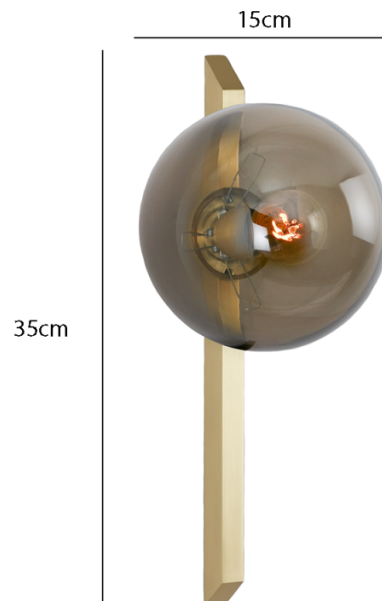

CTO LIGHTING

CTO Lighting Gaia Tall Wall Light

LA11030/TW

SOURCE: <https://www.davidvillagelighting.co.uk/product/CTO-Lighting-Gaia-Tall-Wall-Light/10001822>

PRODUCT DESCRIPTION

Designer: CTO Lighting

CTO Lighting Gaia Tall Wall Light

CTO Lighting Gaia Tall Wall Light has been carefully created with precision engineering, enabling them to cast light from the wall seamlessly throughout the room. The meticulous attention to detail, combined with the handblown glass shades, gives Gaia Tall Wall Light its distinct elegance and sophistication. Gaia Tall Wall Light have a compact structure which makes them versatile for use in almost any scale of interior, particularly suited for spaces with a narrow profile. Whether it is a residential or commercial establishment, Gaia Tall Wall Light's refined design and high-end finish make it stand out and add a touch of elegance to any interior. Gaia Tall Wall Lights can be featured in multiples for creative placements and can be mounted facing upwards or downwards.

Gaia Tall Wall Light comes in two structural colours, bronze and brass, and is attached to a light source. The glass globe shades are available in opaline or smoked glass, providing excellent variety to match your space.

PRODUCT SPECIFICATION

Light Source: 1x Max 25W, E14 (Excluded)

IP Code: 20

Dimming: Dimmable via mains phase dimming

Dimensions: Structure Length: 35cm
Shade: Ø15cm

For all sales and technical enquiries, please contact: