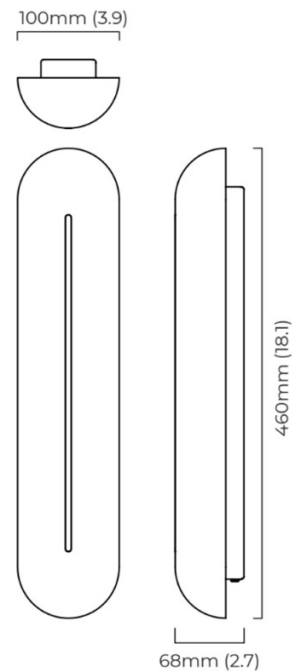

## PRODUCT SPECIFICATION

**Light Source:** 24W, 2700K,

**IP Code:** 44

**Dimming:** Dimmable with trailing edge dimming.

**Dimensions:** Height: 46cm  
Width: 10cm  
Depth: 6.8cm

**For all sales and technical enquiries, please contact:**