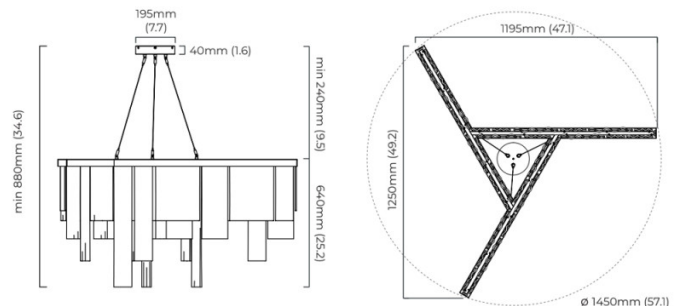

## PRODUCT SPECIFICATION

**Light Source:** 50W, 2700K,

**IP Code:** 20

**Dimming:** Dimmable with trailing edge dimming.

**Dimensions:** Shade Height: 64cm  
 Full Height: 85cm  
 Minimum Drop: 21cm  
 Ceiling Canopy: Ø16cm