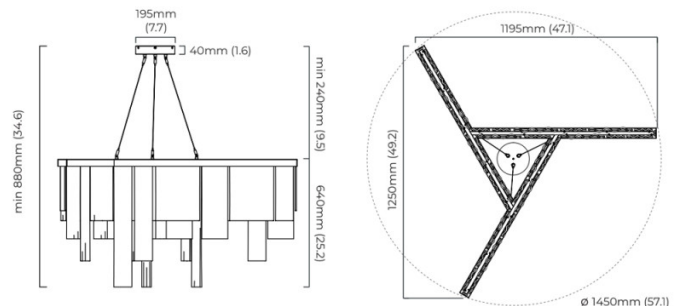

CTO Lighting Cascata LED Chandelier

LA11028

SOURCE: <https://www.davidvillagelighting.co.uk/product/CTO-Lighting-Cascata-LED-Chandelier/10001816>

PRODUCT DESCRIPTION

Designer: CTO Lighting

CTO Lighting Cascata Chandelier

A decorative and dramatic lighting solution, the CTO Lighting Cascata Chandelier draws inspiration from moving bodies of water and is formed of a metal structure and suspension with a sculptural glass shade. Each panel of glass is unique and crafted by skilled artisans, who carefully position the cut glass to achieve the correct organic profile with a wave-like motion and watery texture. Crushed glass is added to the material to generate a gradient appearance. This chandelier is available in three finishes (Brass, Bronze or Nickel) - each with a matching ceiling canopy.

The Cascata Chandelier is crafted with no visible fixings and the 3-arm shape is also designed to work above round and rectangular tables. The LED technology is fitted into the metal arms and is cast downwards through the glass shade, the result is a warm and inviting illumination which is evenly distributed and creates beautiful ambient lighting above dining tables and coffee tables.

Please Note: Due to the natural variations in the glass diffuser, the light output of each product will vary.

PRODUCT SPECIFICATION

Light Source: 50W, 2700K,

IP Code: 20

Dimming: Dimmable with trailing edge dimming.

Dimensions: Shade Height: 64cm
Full Height: 85cm
Minimum Drop: 21cm
Ceiling Canopy: Ø16cm