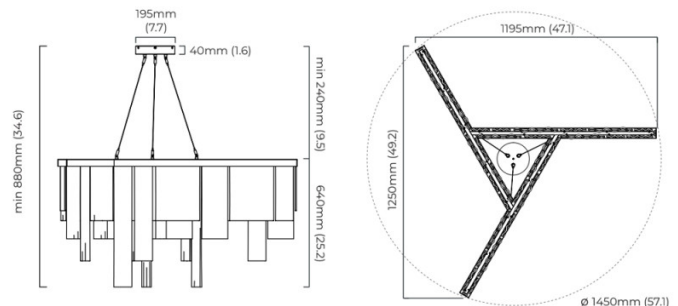

## PRODUCT SPECIFICATION

**Light Source:** 50W, 2700K,

**IP Code:** 20

**Dimming:** Dimmable with trailing edge dimming.

**Dimensions:** Shade Height: 64cm  
Full Height: 85cm  
Minimum Drop: 21cm  
Ceiling Canopy: Ø16cm