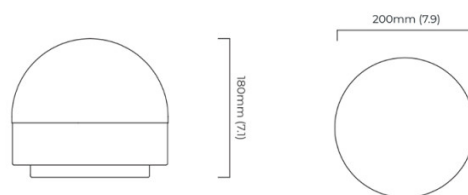

## PRODUCT SPECIFICATION

**Light Source:** **Lucid 200:** 1 x Max 8W E14 LED (excluded)  
**Lucid 300:** 1 x Max 8W E27 LED (excluded)

**IP Code:** 20

**Dimming:** In-line dimmer included on cable.

**Dimensions:** **Lucid 200:**  
Diffuser: Ø20cm  
Height: 18cm

**Lucid 300:**  
Diffuser: Ø30cm  
Height: 26cm

Cable Length: 200cm

Lucid 200:

Lucid 300:

**For all sales and technical enquiries, please contact:**

+44 (0)114 263 4266

[info@davidvillagelighting.co.uk](mailto:info@davidvillagelighting.co.uk)