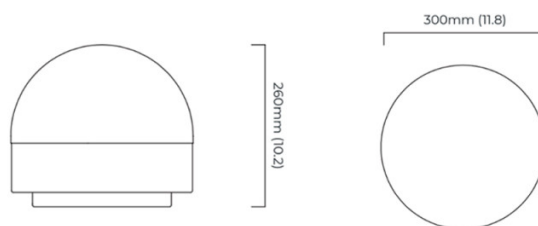

## PRODUCT SPECIFICATION

**Light Source:** **Lucid 200:** 1 x Max 8W E14 LED (excluded)  
**Lucid 300:** 1 x Max 8W E27 LED (excluded)

**IP Code:** 20

**Dimming:** In-line dimmer included on cable.

**Dimensions:** **Lucid 200:**  
Diffuser: Ø20cm  
Height: 18cm

**Lucid 300:**  
Diffuser: Ø30cm  
Height: 26cm

Cable Length: 200cm

Lucid 200:

Lucid 300:

**For all sales and technical enquiries, please contact:**

+44 (0)114 263 4266

[info@davidvillagelighting.co.uk](mailto:info@davidvillagelighting.co.uk)