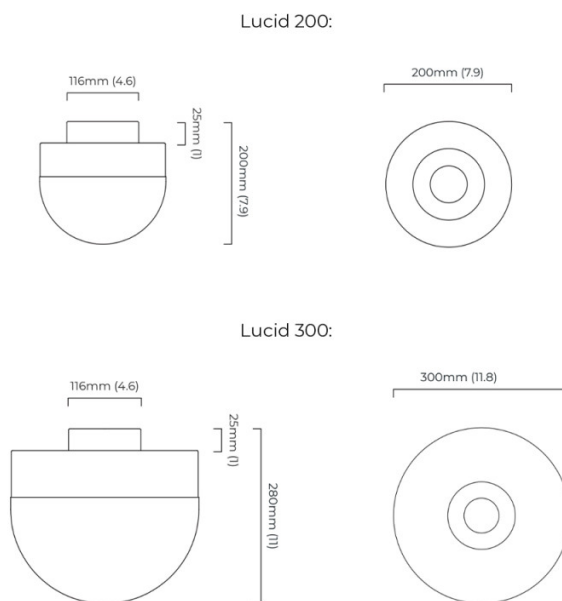

PRODUCT SPECIFICATION

Light Source: **Lucid 200:** 1 x Max 6.5W E14 LED (excluded)
Lucid 300: 1 x Max 8W E27 LED (excluded)

IP Code: 20

Dimming: Dimmable with trailing edge dimming.

Dimensions: **Lucid 200:**
Diffuser: Ø20cm
Diffuser Height: 20cm
Wall Mount: Ø11.6cm

Lucid 300:
Diffuser: Ø30cm
Diffuser Height: 28cm
Wall Mount: Ø11.6cm

For all sales and technical enquiries, please contact:

+44 (0)114 263 4266

info@davidvillagelighting.co.uk

www.davidvillagelighting.co.uk