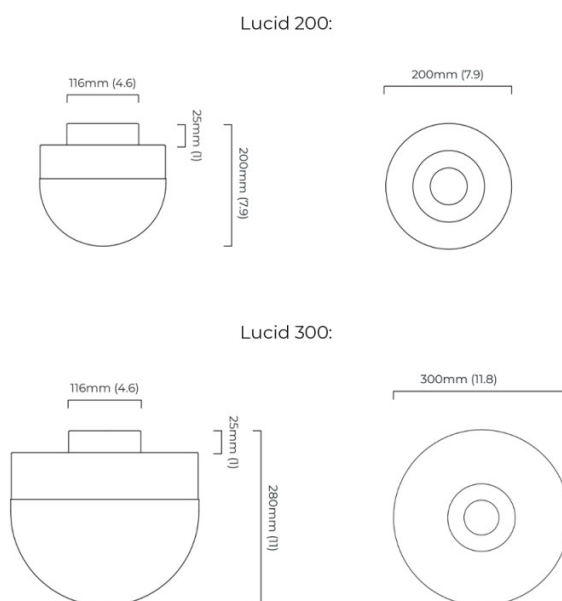

PRODUCT SPECIFICATION

Light Source: **Lucid 200:** 1 x Max 6.5W E14 LED (excluded)
Lucid 300: 1 x Max 8W E27 LED (excluded)

IP Code: 20

Dimming: Dimmable with trailing edge dimming.

Dimensions: **Lucid 200:**
Diffuser: Ø20cm
Diffuser Height: 20cm
Wall Mount: Ø11.6cm

Lucid 300:
Diffuser: Ø30cm
Diffuser Height: 28cm
Wall Mount: Ø11.6cm

For all sales and technical enquiries, please contact:

+44 (0)114 263 4266

info@davidvillagelighting.co.uk

www.davidvillagelighting.co.uk