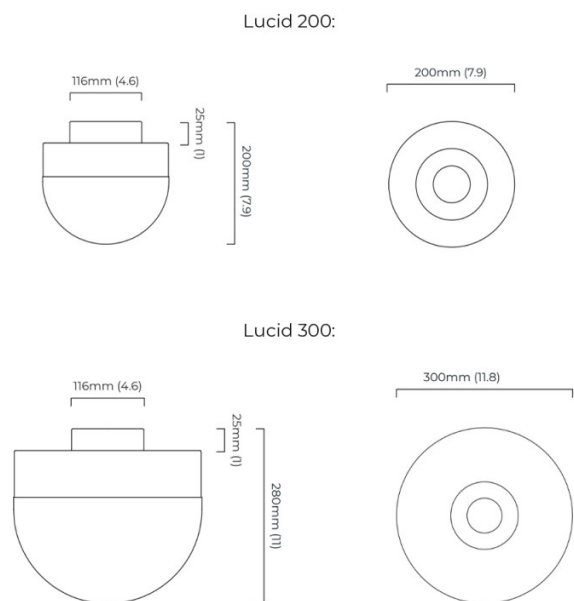

PRODUCT SPECIFICATION

Light Source: **Lucid 200:** 1 x Max 6.5W E14 LED (excluded)
Lucid 300: 1 x Max 8W E27 LED (excluded)

IP Code: 20

Dimming: Dimmable with trailing edge dimming.

Dimensions: **Lucid 200:**
Diffuser: Ø20cm
Diffuser Height: 20cm
Wall Mount: Ø11.6cm

Lucid 300:
Diffuser: Ø30cm
Diffuser Height: 28cm
Wall Mount: Ø11.6cm

For all sales and technical enquiries, please contact:

+44 (0)114 263 4266

info@davidvillagelighting.co.uk

www.davidvillagelighting.co.uk