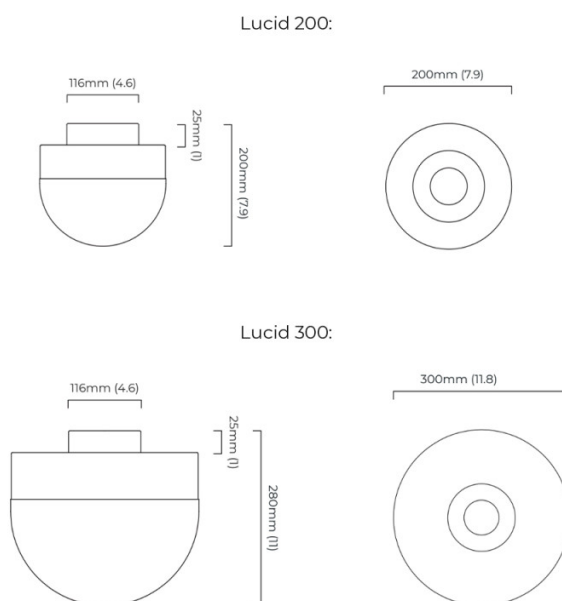

## PRODUCT SPECIFICATION

**Light Source:** **Lucid 200:** 1 x Max 6.5W E14 LED (excluded)  
**Lucid 300:** 1 x Max 8W E27 LED (excluded)

**IP Code:** 20

**Dimming:** Dimmable with trailing edge dimming.

**Dimensions:** **Lucid 200:**  
Diffuser: Ø20cm  
Diffuser Height: 20cm  
Wall Mount: Ø11.6cm

**Lucid 300:**  
Diffuser: Ø30cm  
Diffuser Height: 28cm  
Wall Mount: Ø11.6cm

**For all sales and technical enquiries, please contact:**

+44 (0)114 263 4266

[info@davidvillagelighting.co.uk](mailto:info@davidvillagelighting.co.uk)