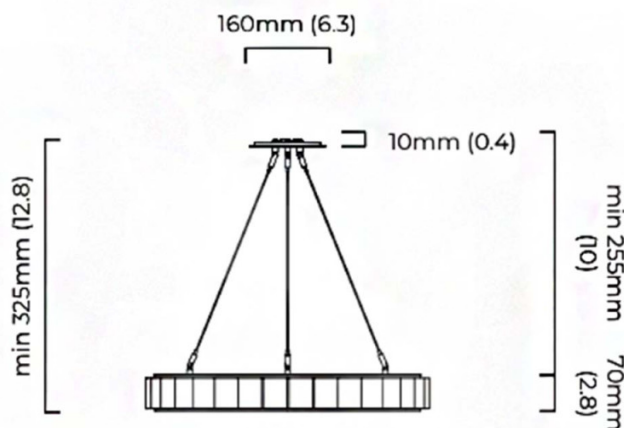

Please Note: Due to the natural variations in the alabaster diffuser, the light output of each product will vary.

PRODUCT SPECIFICATION

Light Source: 38W, 2700K

IP Code: 20

Dimming: Dimmable via mains phase dimming

Dimensions: Minimum drop height: 32.5cm
Maximum drop height: 508cm
Ceiling plate: Ø16cm
Diameter: Ø64cm
Width: 7cm

For all sales and technical enquiries, please contact:

+44 (0)114 263 4266

info@davidvillagelighting.co.uk