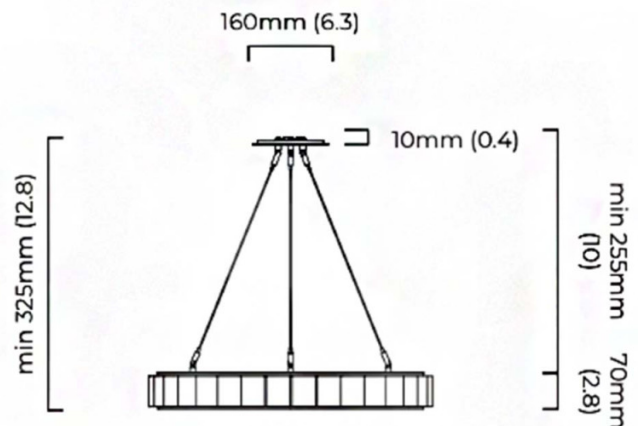

## PRODUCT SPECIFICATION

**Light Source:** 38W, 2700K

**IP Code:** 20

**Dimming:** Dimmable via mains phase dimming

**Dimensions:** Minimum drop height: 32.5cm  
Maximum drop height: 508cm  
Ceiling plate: Ø16cm  
Diameter: Ø64cm  
Width: 7cm