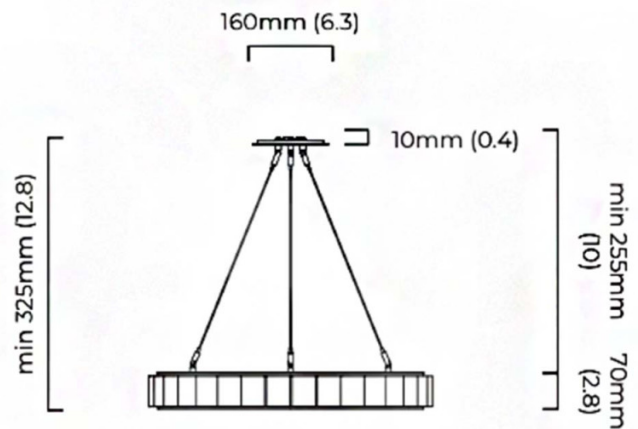

## PRODUCT SPECIFICATION

**Light Source:** 38W, 2700K

**IP Code:** 20

**Dimming:** Dimmable via mains phase dimming

**Dimensions:** Minimum drop height: 32.5cm  
Maximum drop height: 508cm  
Ceiling plate: Ø16cm  
Diameter: Ø64cm  
Width: 7cm