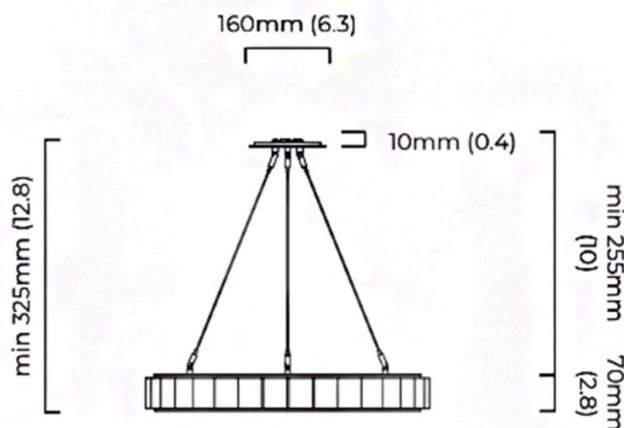

Please Note: Due to the natural variations in the glass diffuser, the light output of each product will vary.

PRODUCT SPECIFICATION

Light Source: 38W, 2700K

IP Code: 20

Dimming: Dimmable via mains phase dimming

Dimensions: Minimum drop height: 32.5cm
Maximum drop height: 508cm
Ceiling plate: Ø16cm
Diameter: Ø64cm
Width: 7cm

For all sales and technical enquiries, please contact:

+44 (0)114 263 4266

info@davidvillagelighting.co.uk