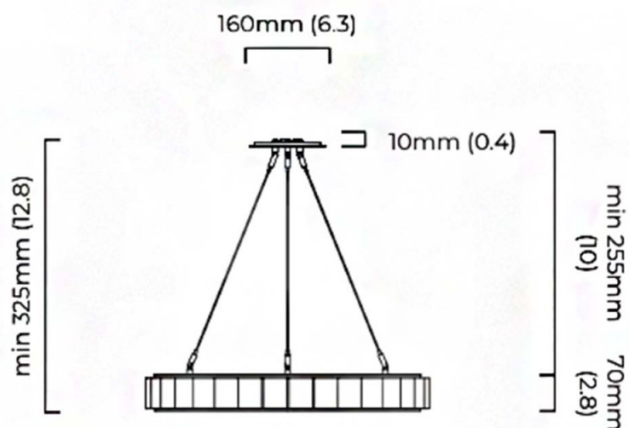

## PRODUCT SPECIFICATION

**Light Source:** 38W, 2700K

**IP Code:** 20

**Dimming:** Dimmable via mains phase dimming

**Dimensions:** Minimum drop height: 32.5cm  
Maximum drop height: 508cm  
Ceiling plate: Ø16cm  
Diameter: Ø64cm  
Width: 7cm