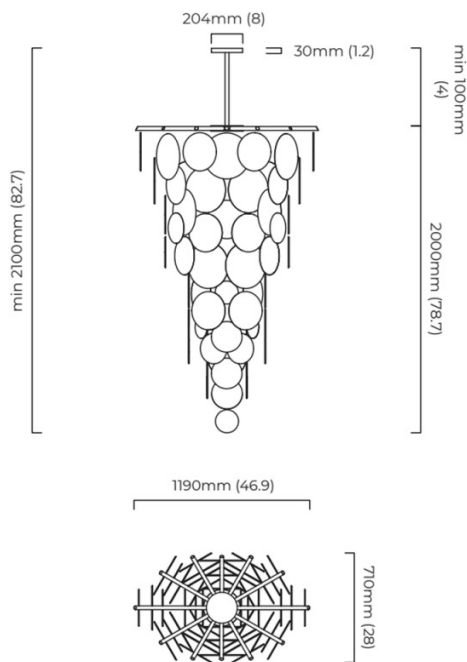

PRODUCT SPECIFICATION

Light Source: 14 x Max 60W E27 (excluded)
2 x Max 50W GU10 (excluded)

IP Code: 20

Dimming: Dimmable with trailing edge dimming.

Dimensions: Shade Height: 200cm
Shade Width: 119cm
Shade Depth: 71cm
Minimum Drop Height: 10cm