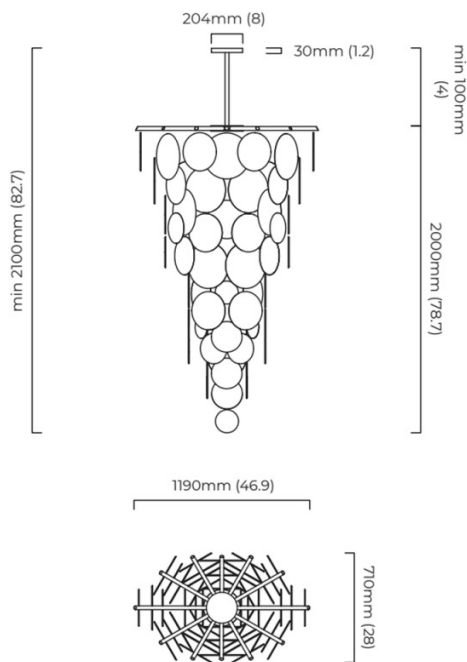

## PRODUCT SPECIFICATION

**Light Source:** 14 x Max 60W E27 (excluded)  
2 x Max 50W GU10 (excluded)

**IP Code:** 20

**Dimming:** Dimmable with trailing edge dimming.

**Dimensions:** Shade Height: 200cm  
Shade Width: 119cm  
Shade Depth: 71cm  
Minimum Drop Height: 10cm