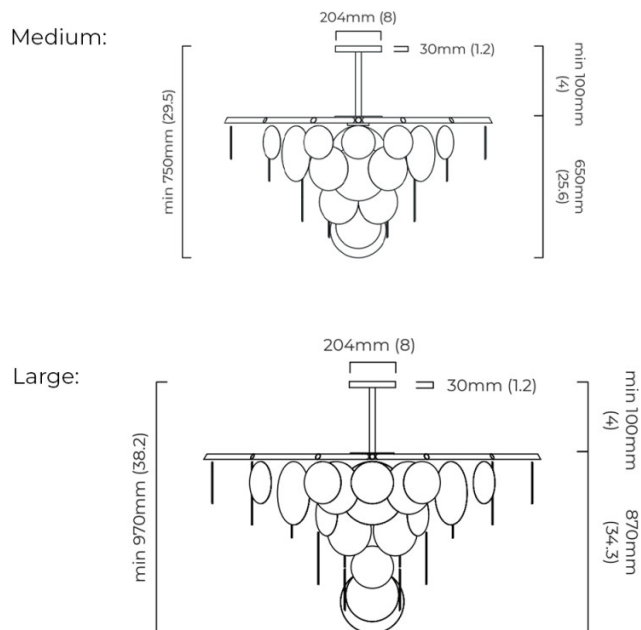

PRODUCT SPECIFICATION

Light Source: **Medium:** 4 x Max 25W E14 (excluded)
Large: 8 x Max 60W E27 (excluded)

IP Code: 20

Dimming: Dimmable with trailing edge dimming.

Dimensions: Medium:
Shade Width: 119cm
Shade Depth: 71cm
Shade Height: 65cm
Minimum Drop Height: 10cm

Large:
Shade Width: 159cm
Shade Depth: 94cm
Shade Height: 87cm
Minimum Drop Height: 10cm

For all sales and technical enquiries, please contact:

+44 (0)114 263 4266

info@davidvillagelighting.co.uk

www.davidvillagelighting.co.uk